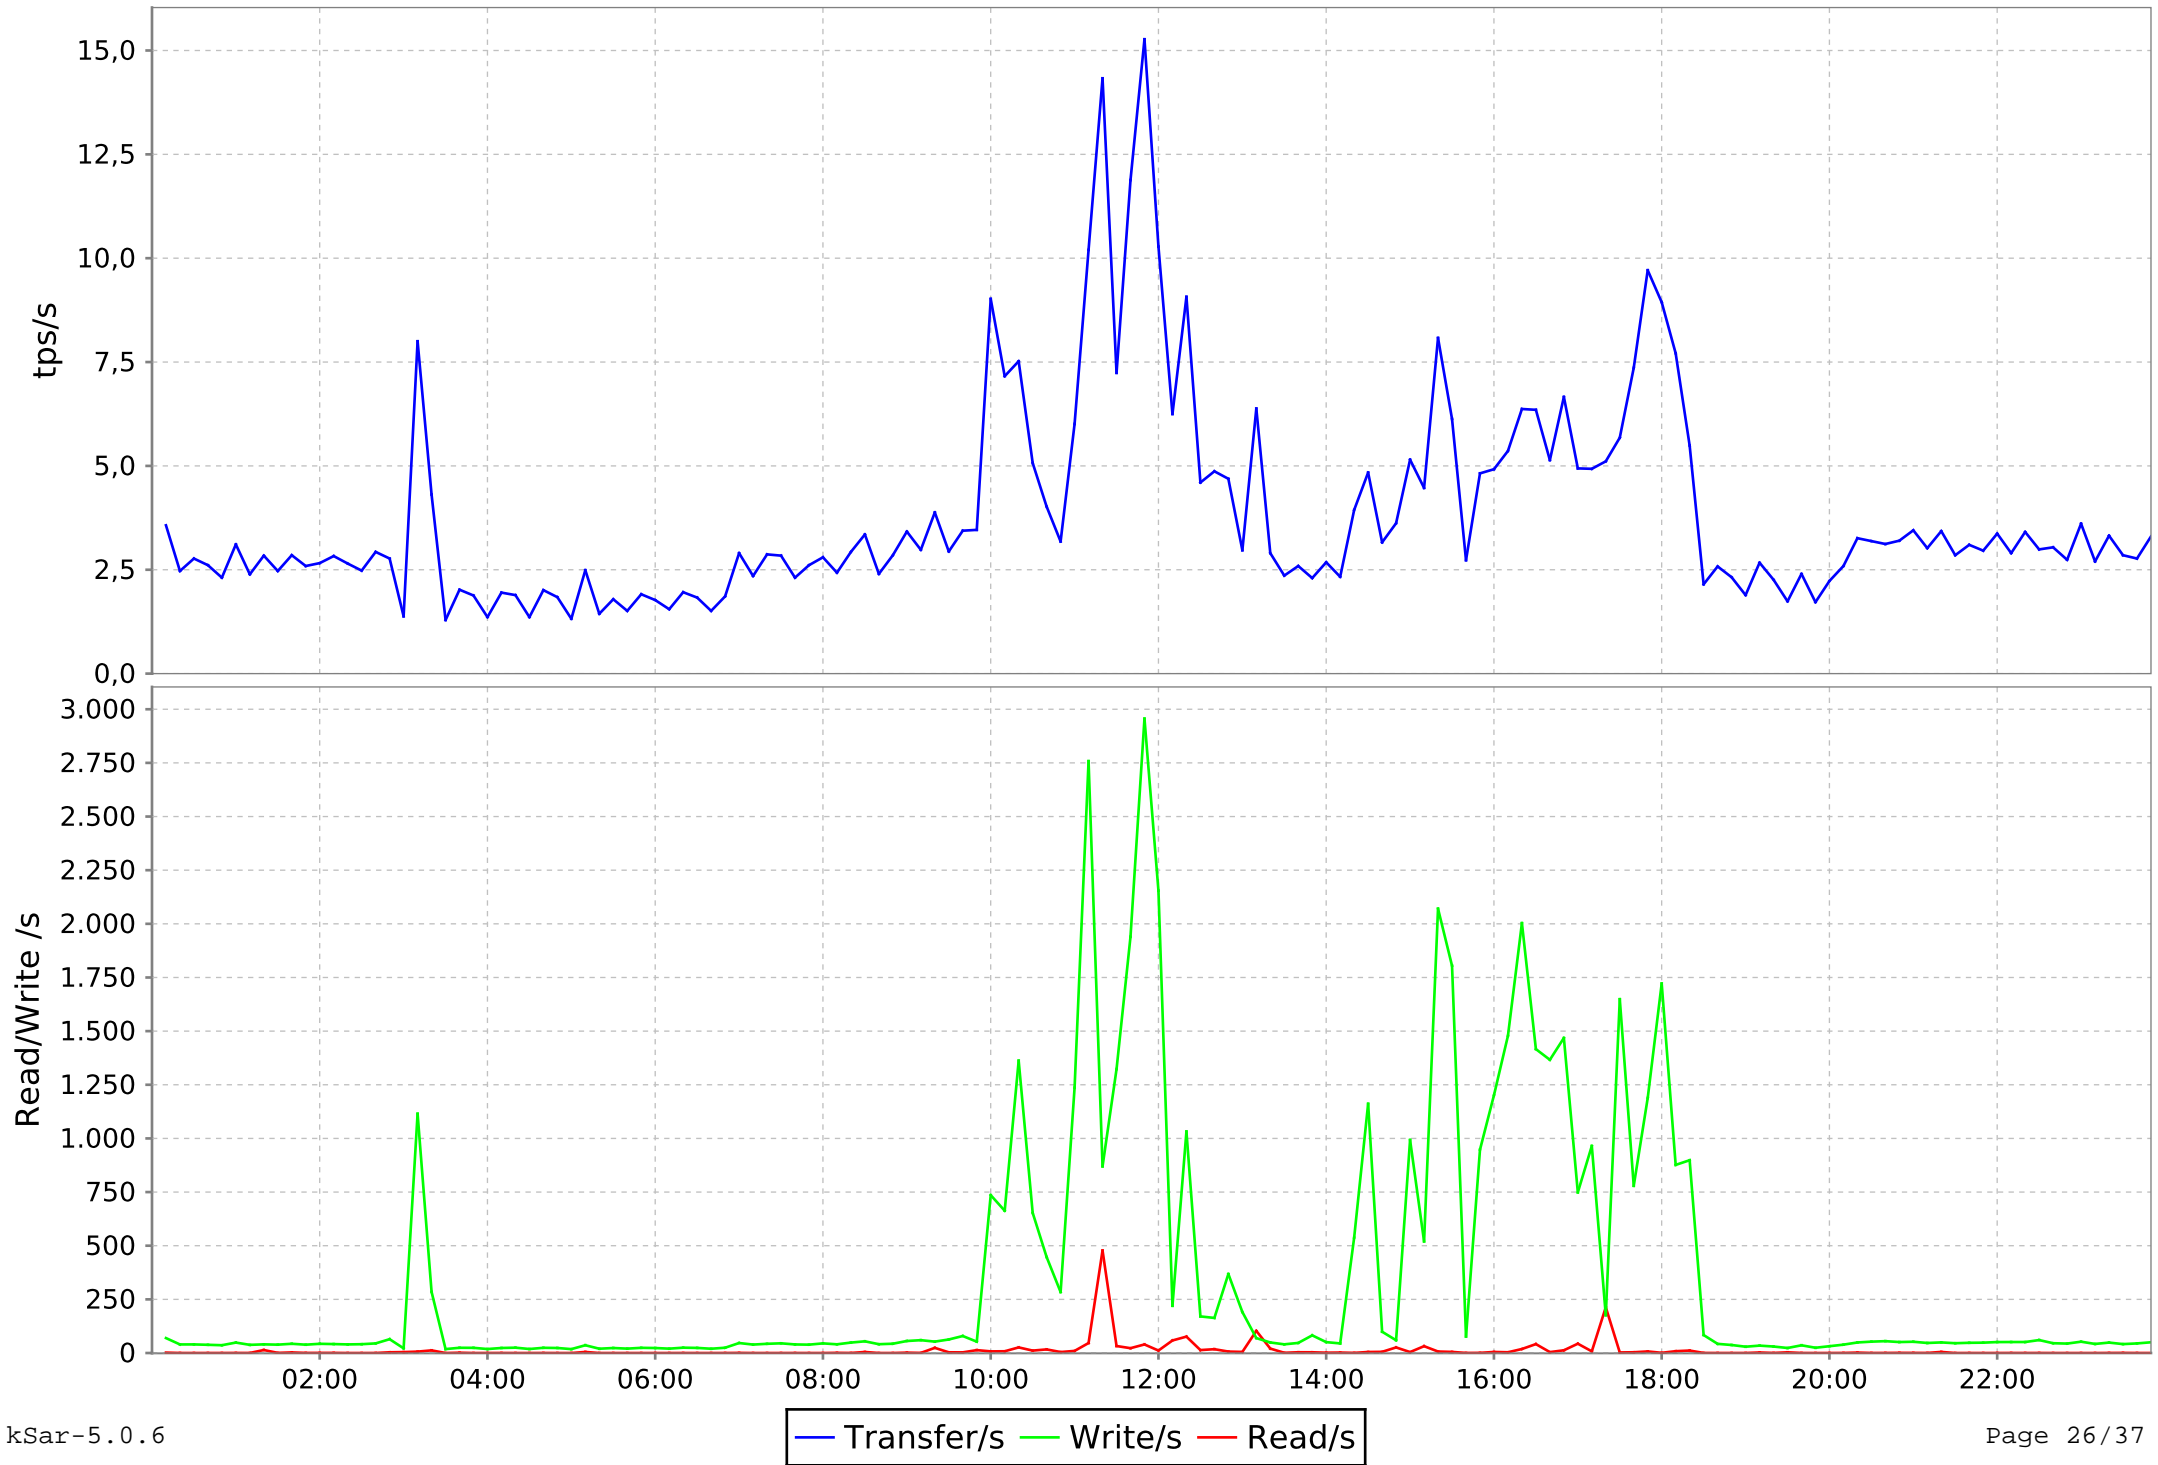

Block Transfer dev8-0 for eslprjportal