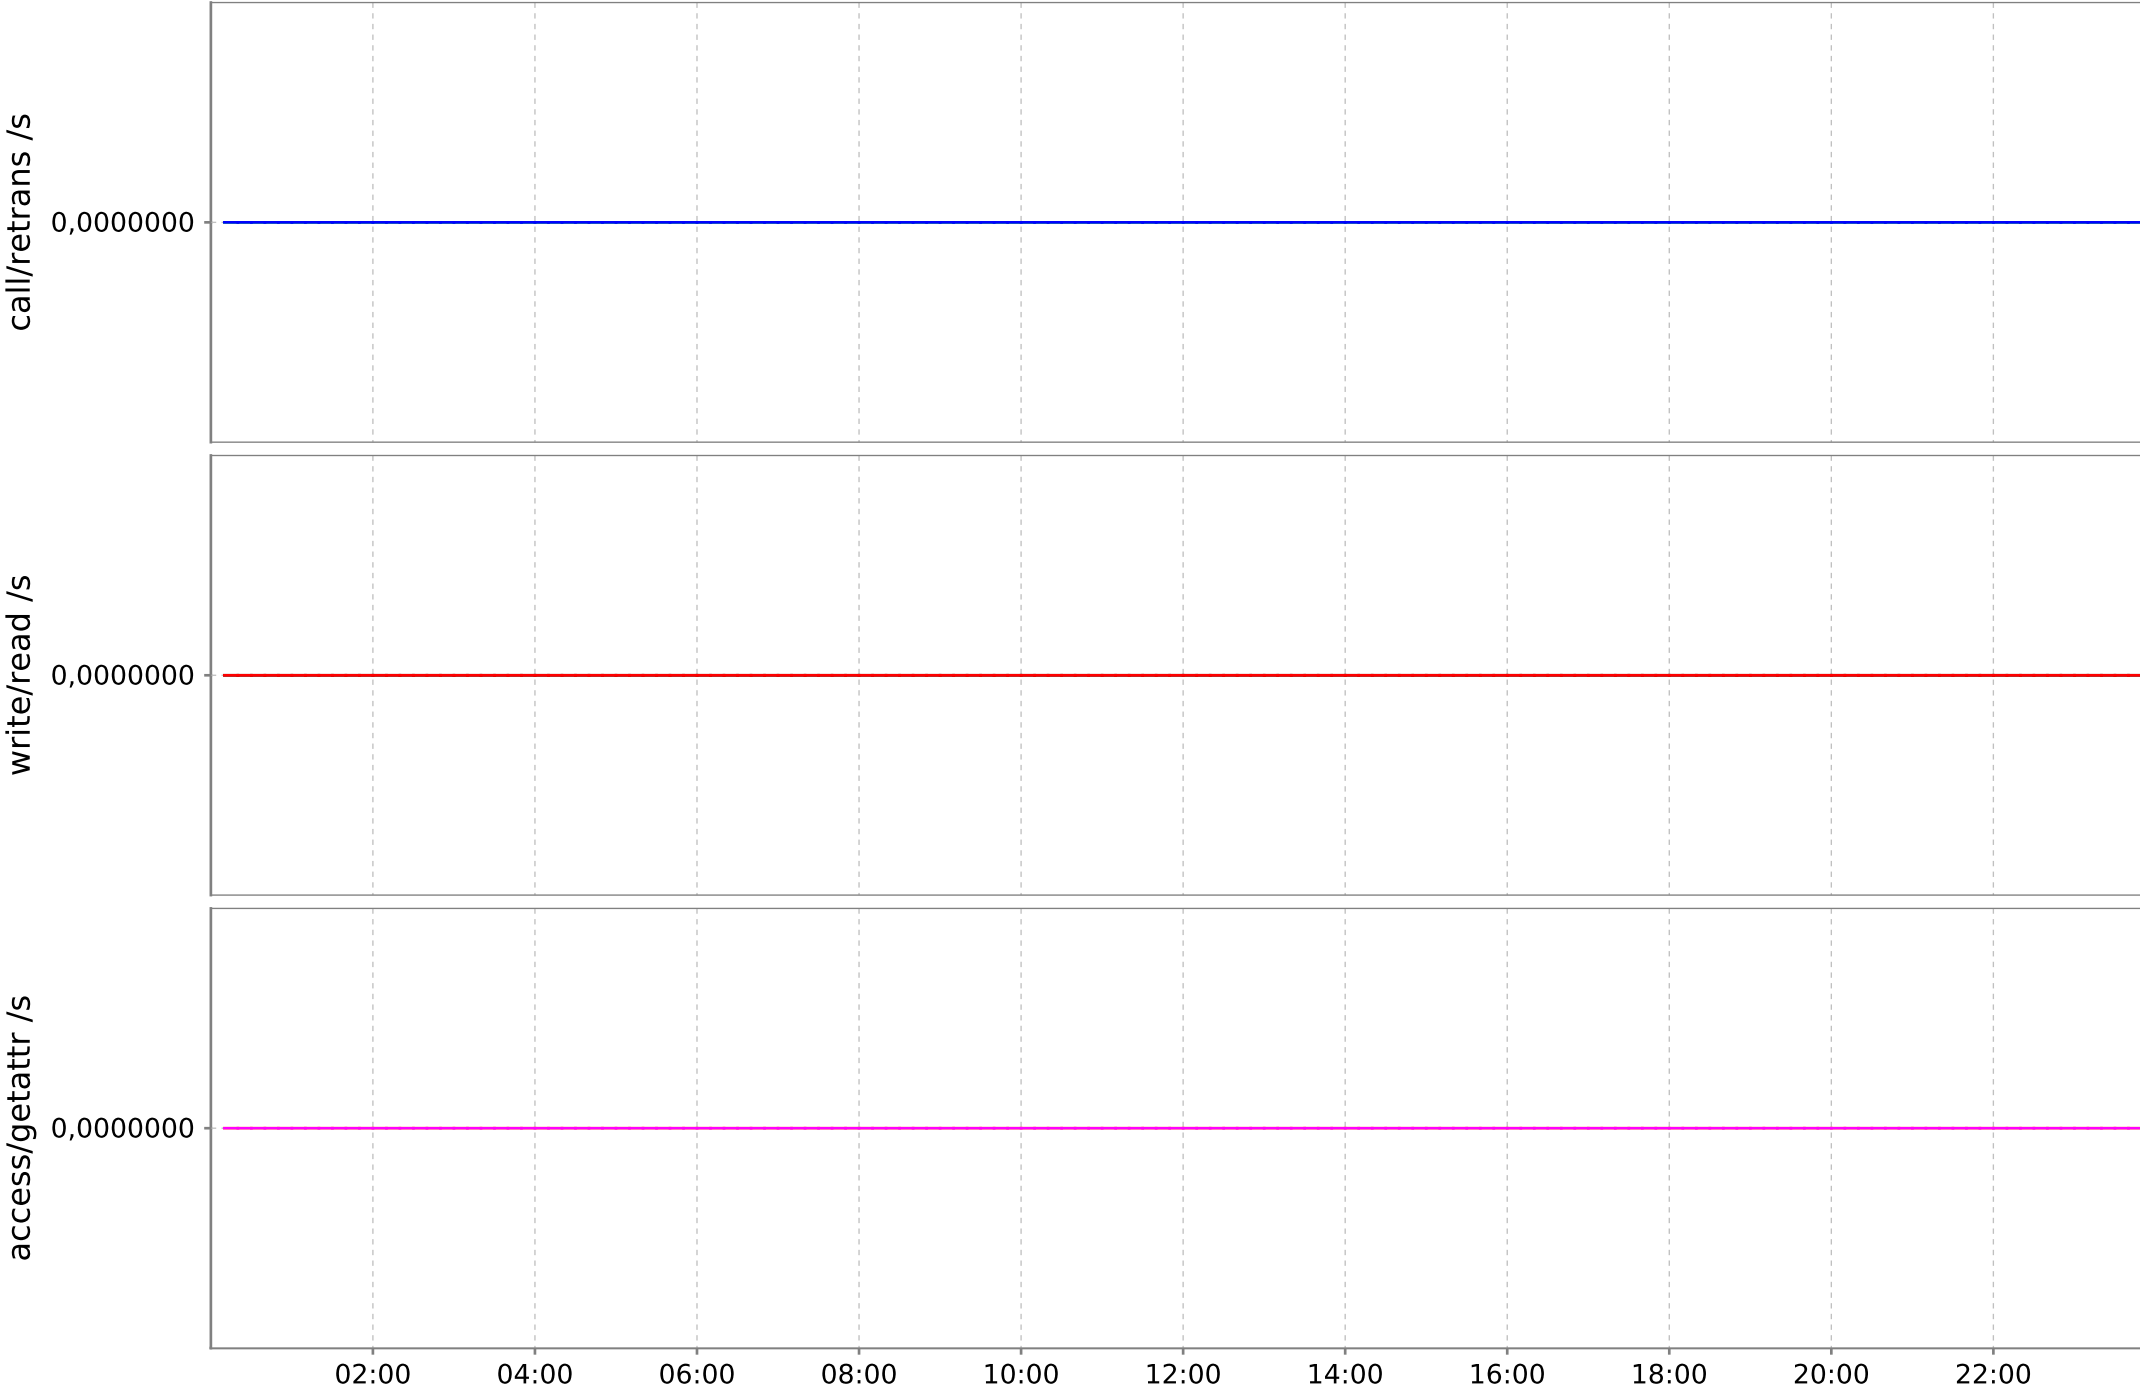

NFS client for eslrjportal