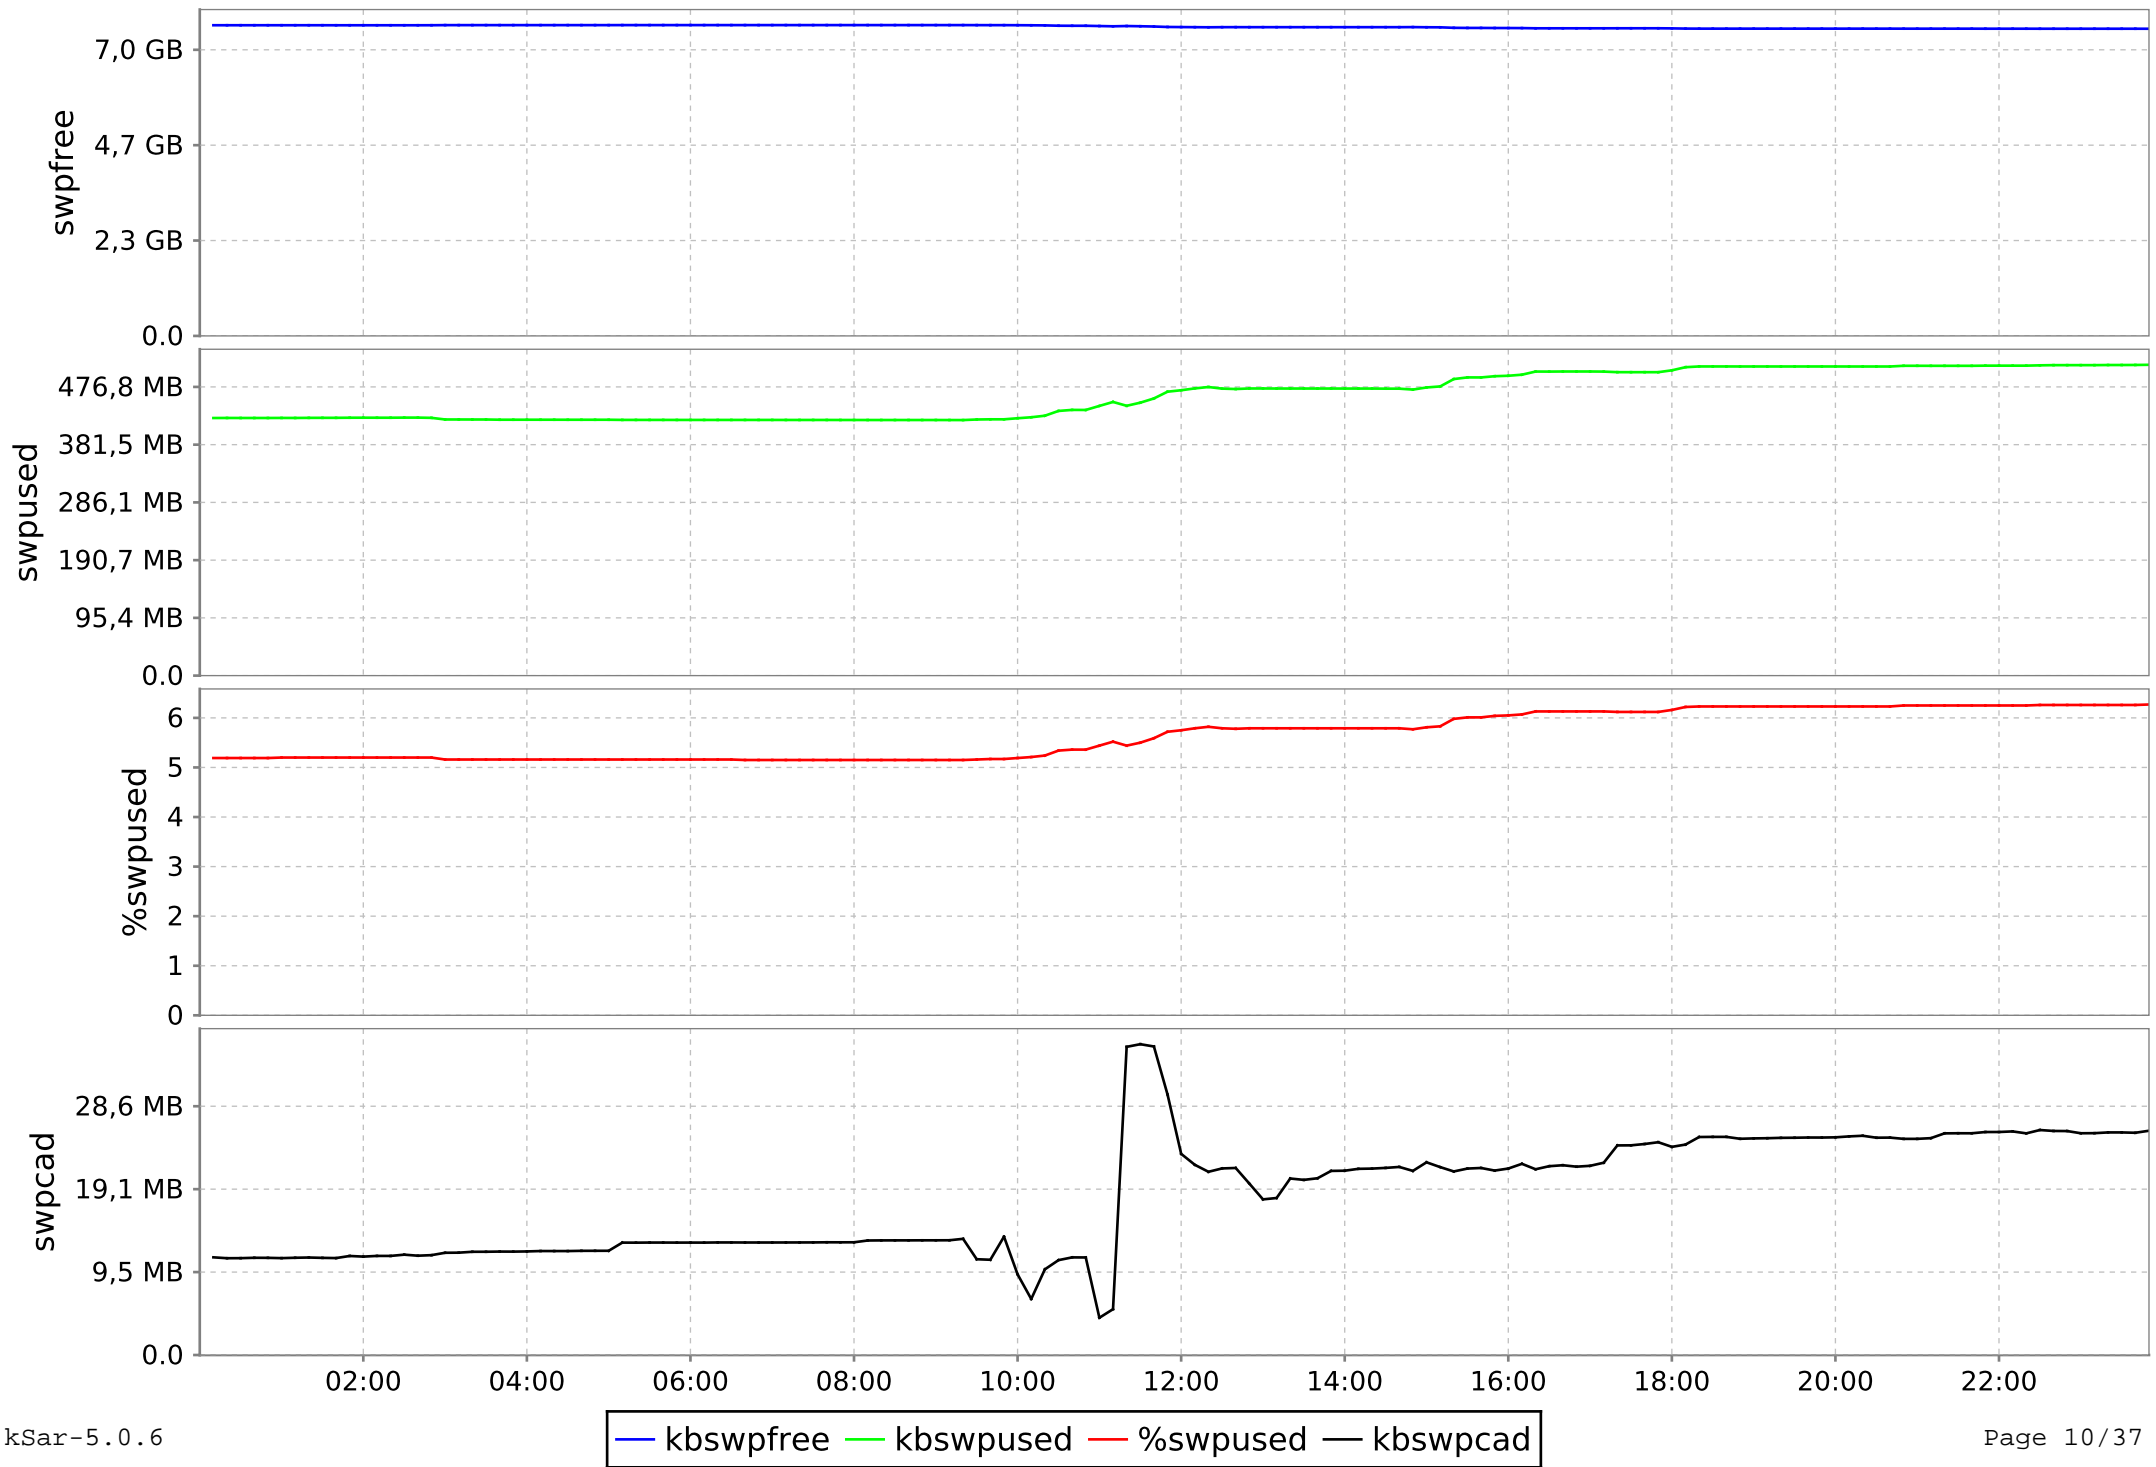

Swap usage for eslprjportal