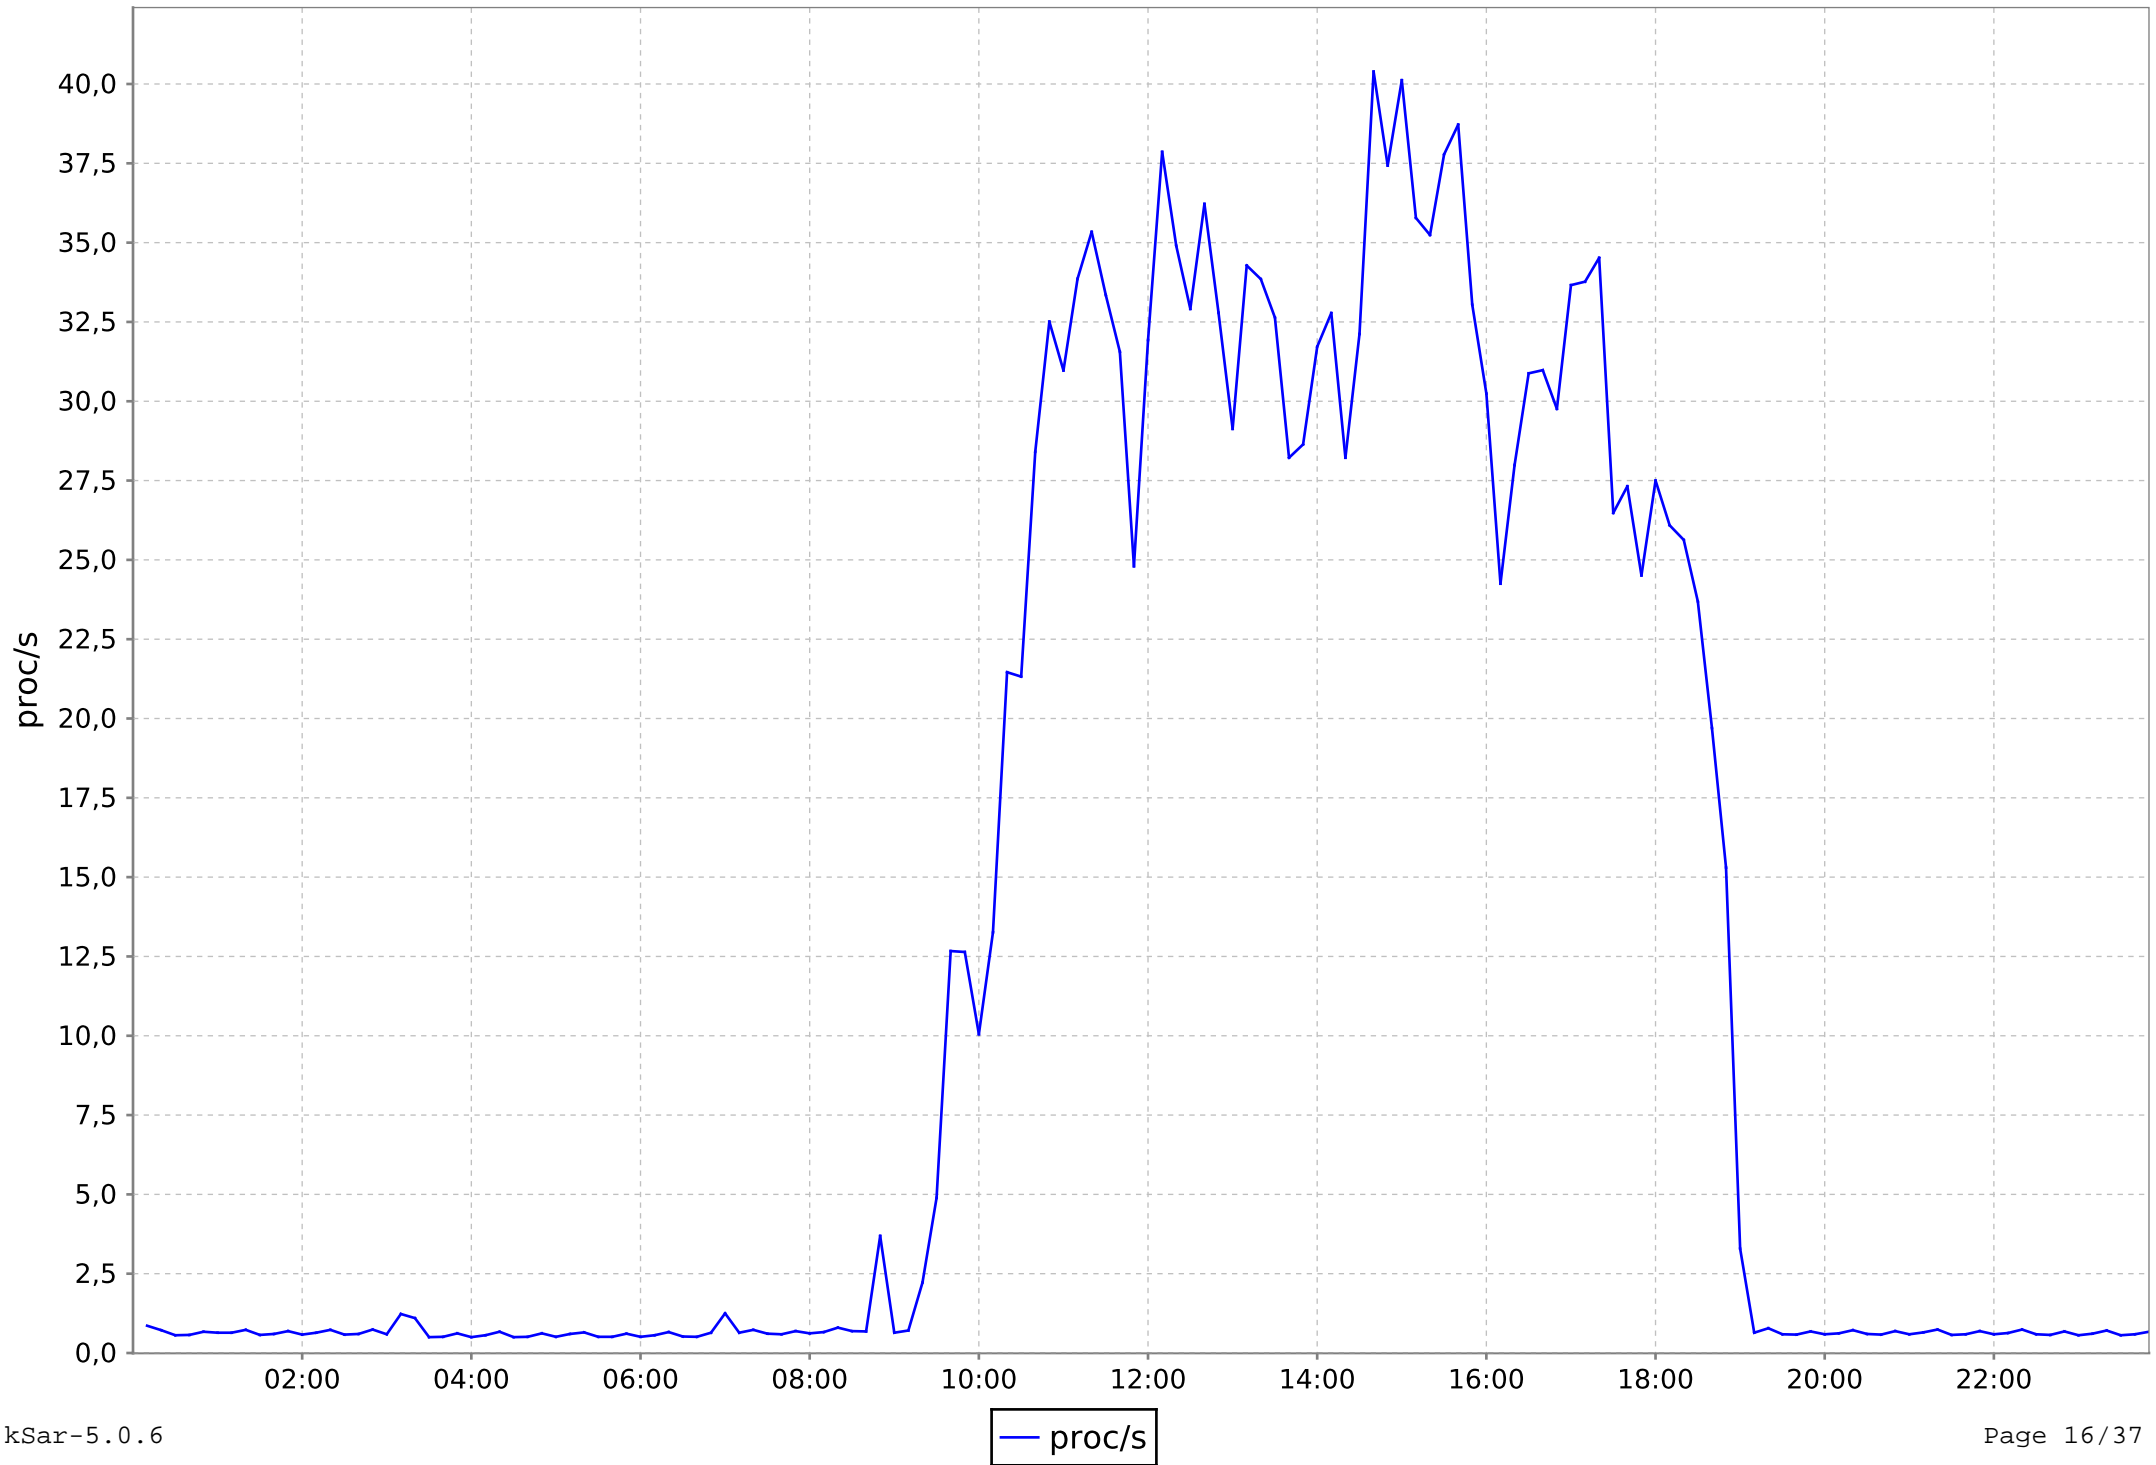

Processes for eslpriportal