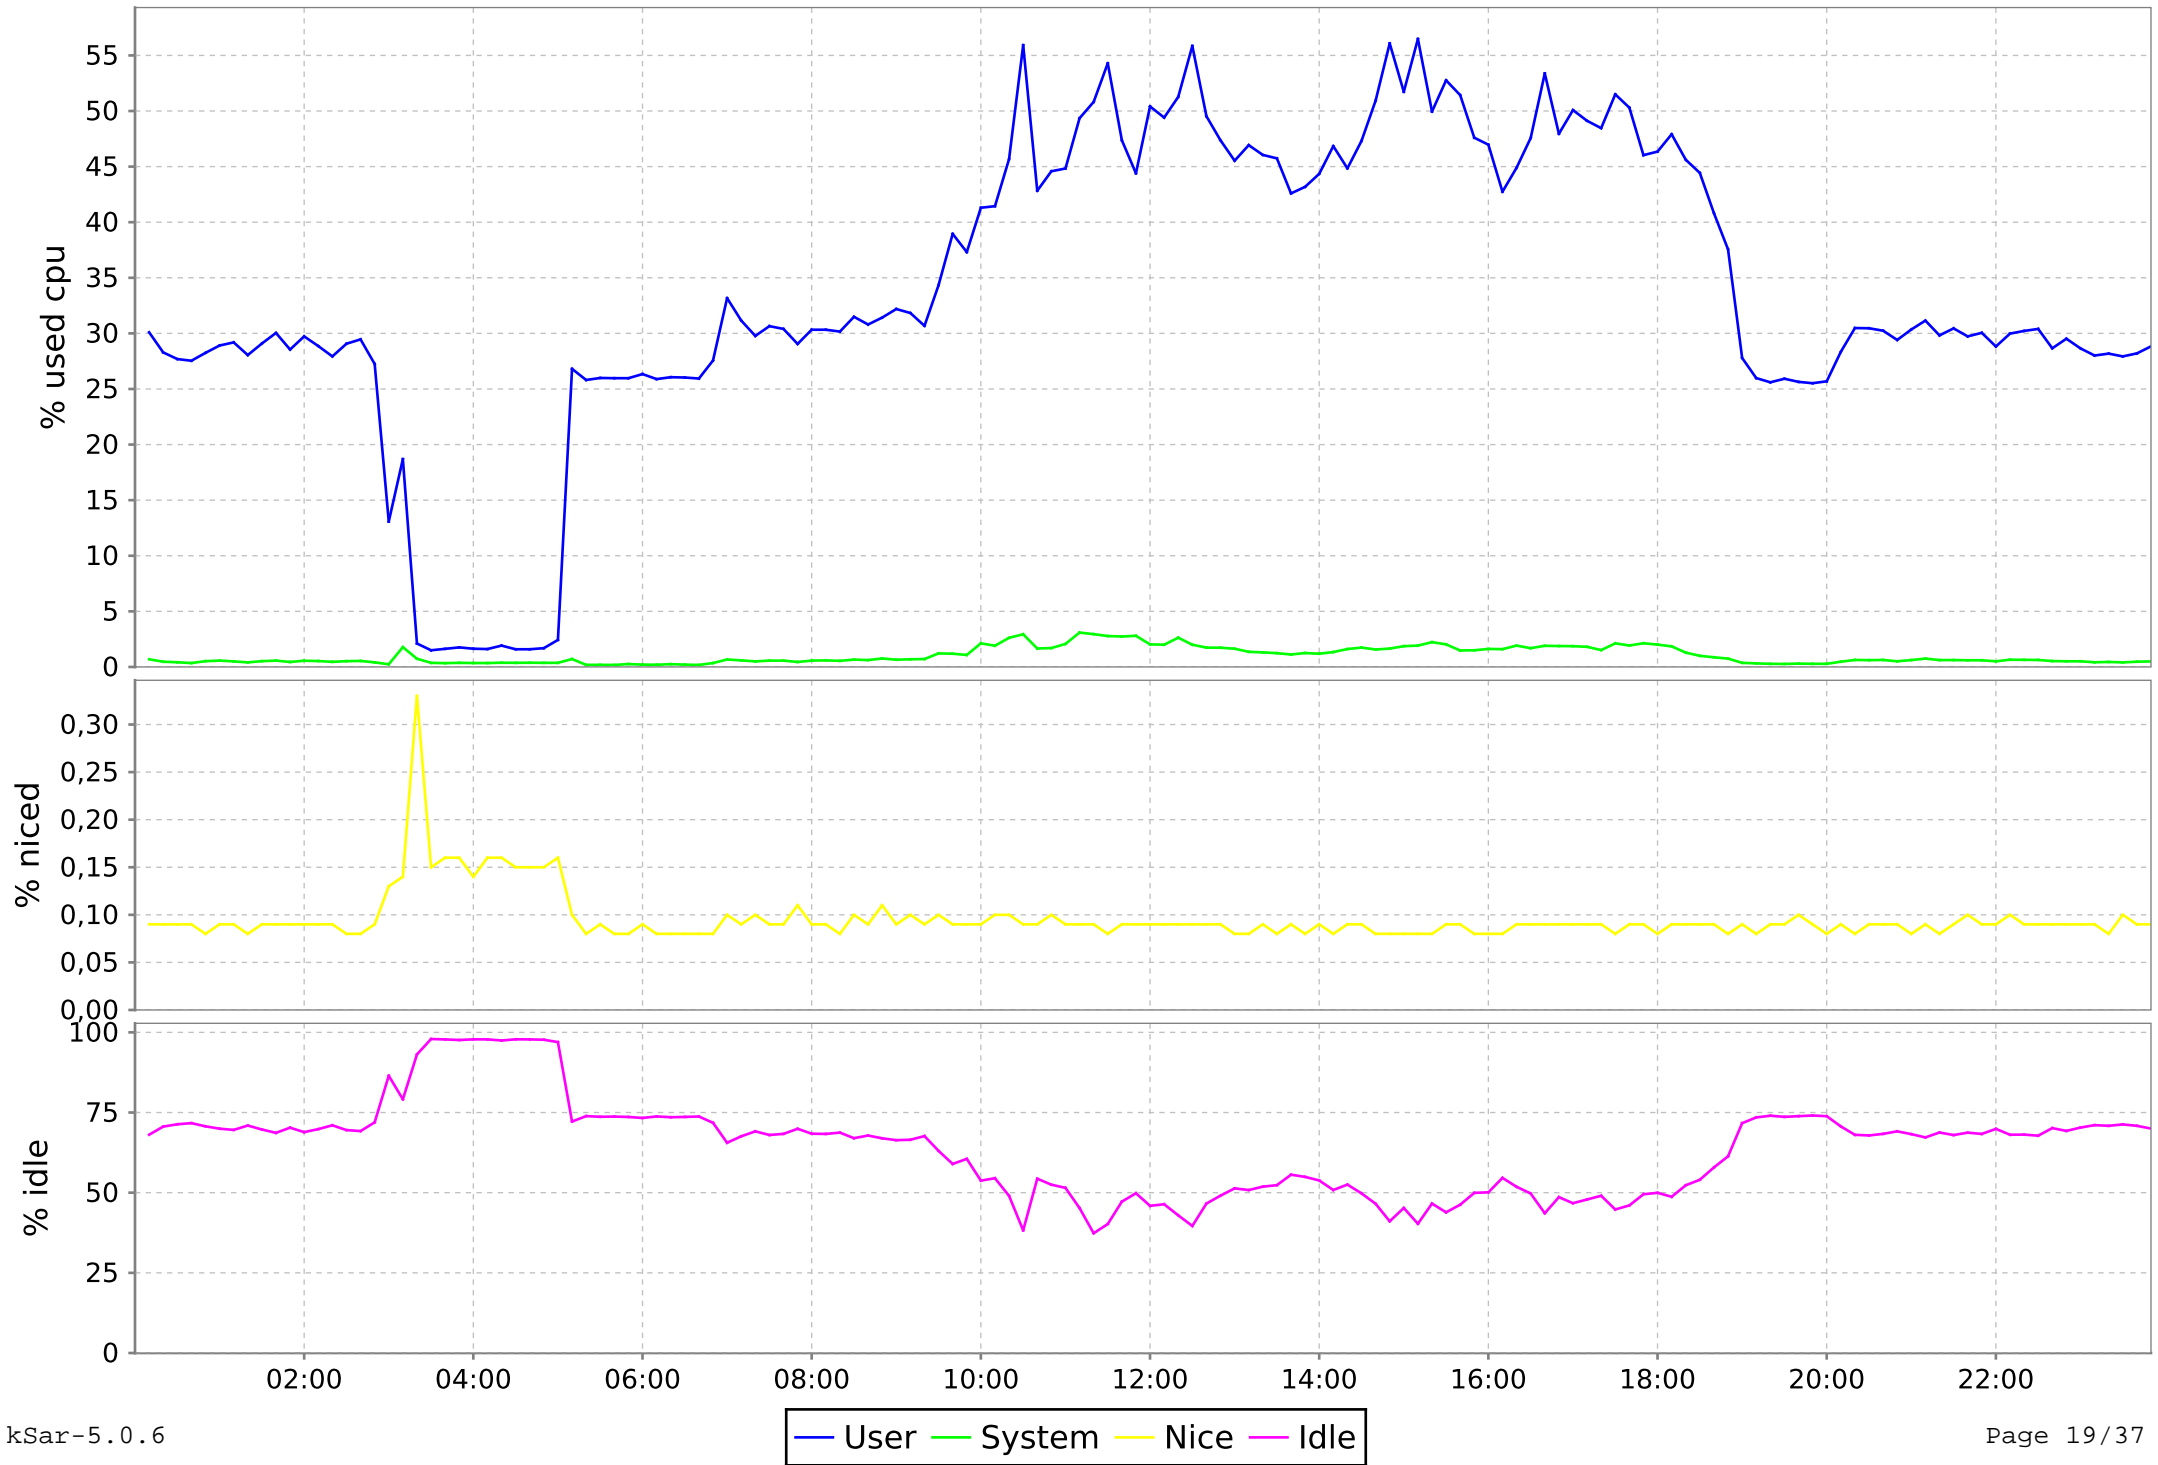

CPU all for eslprjportal