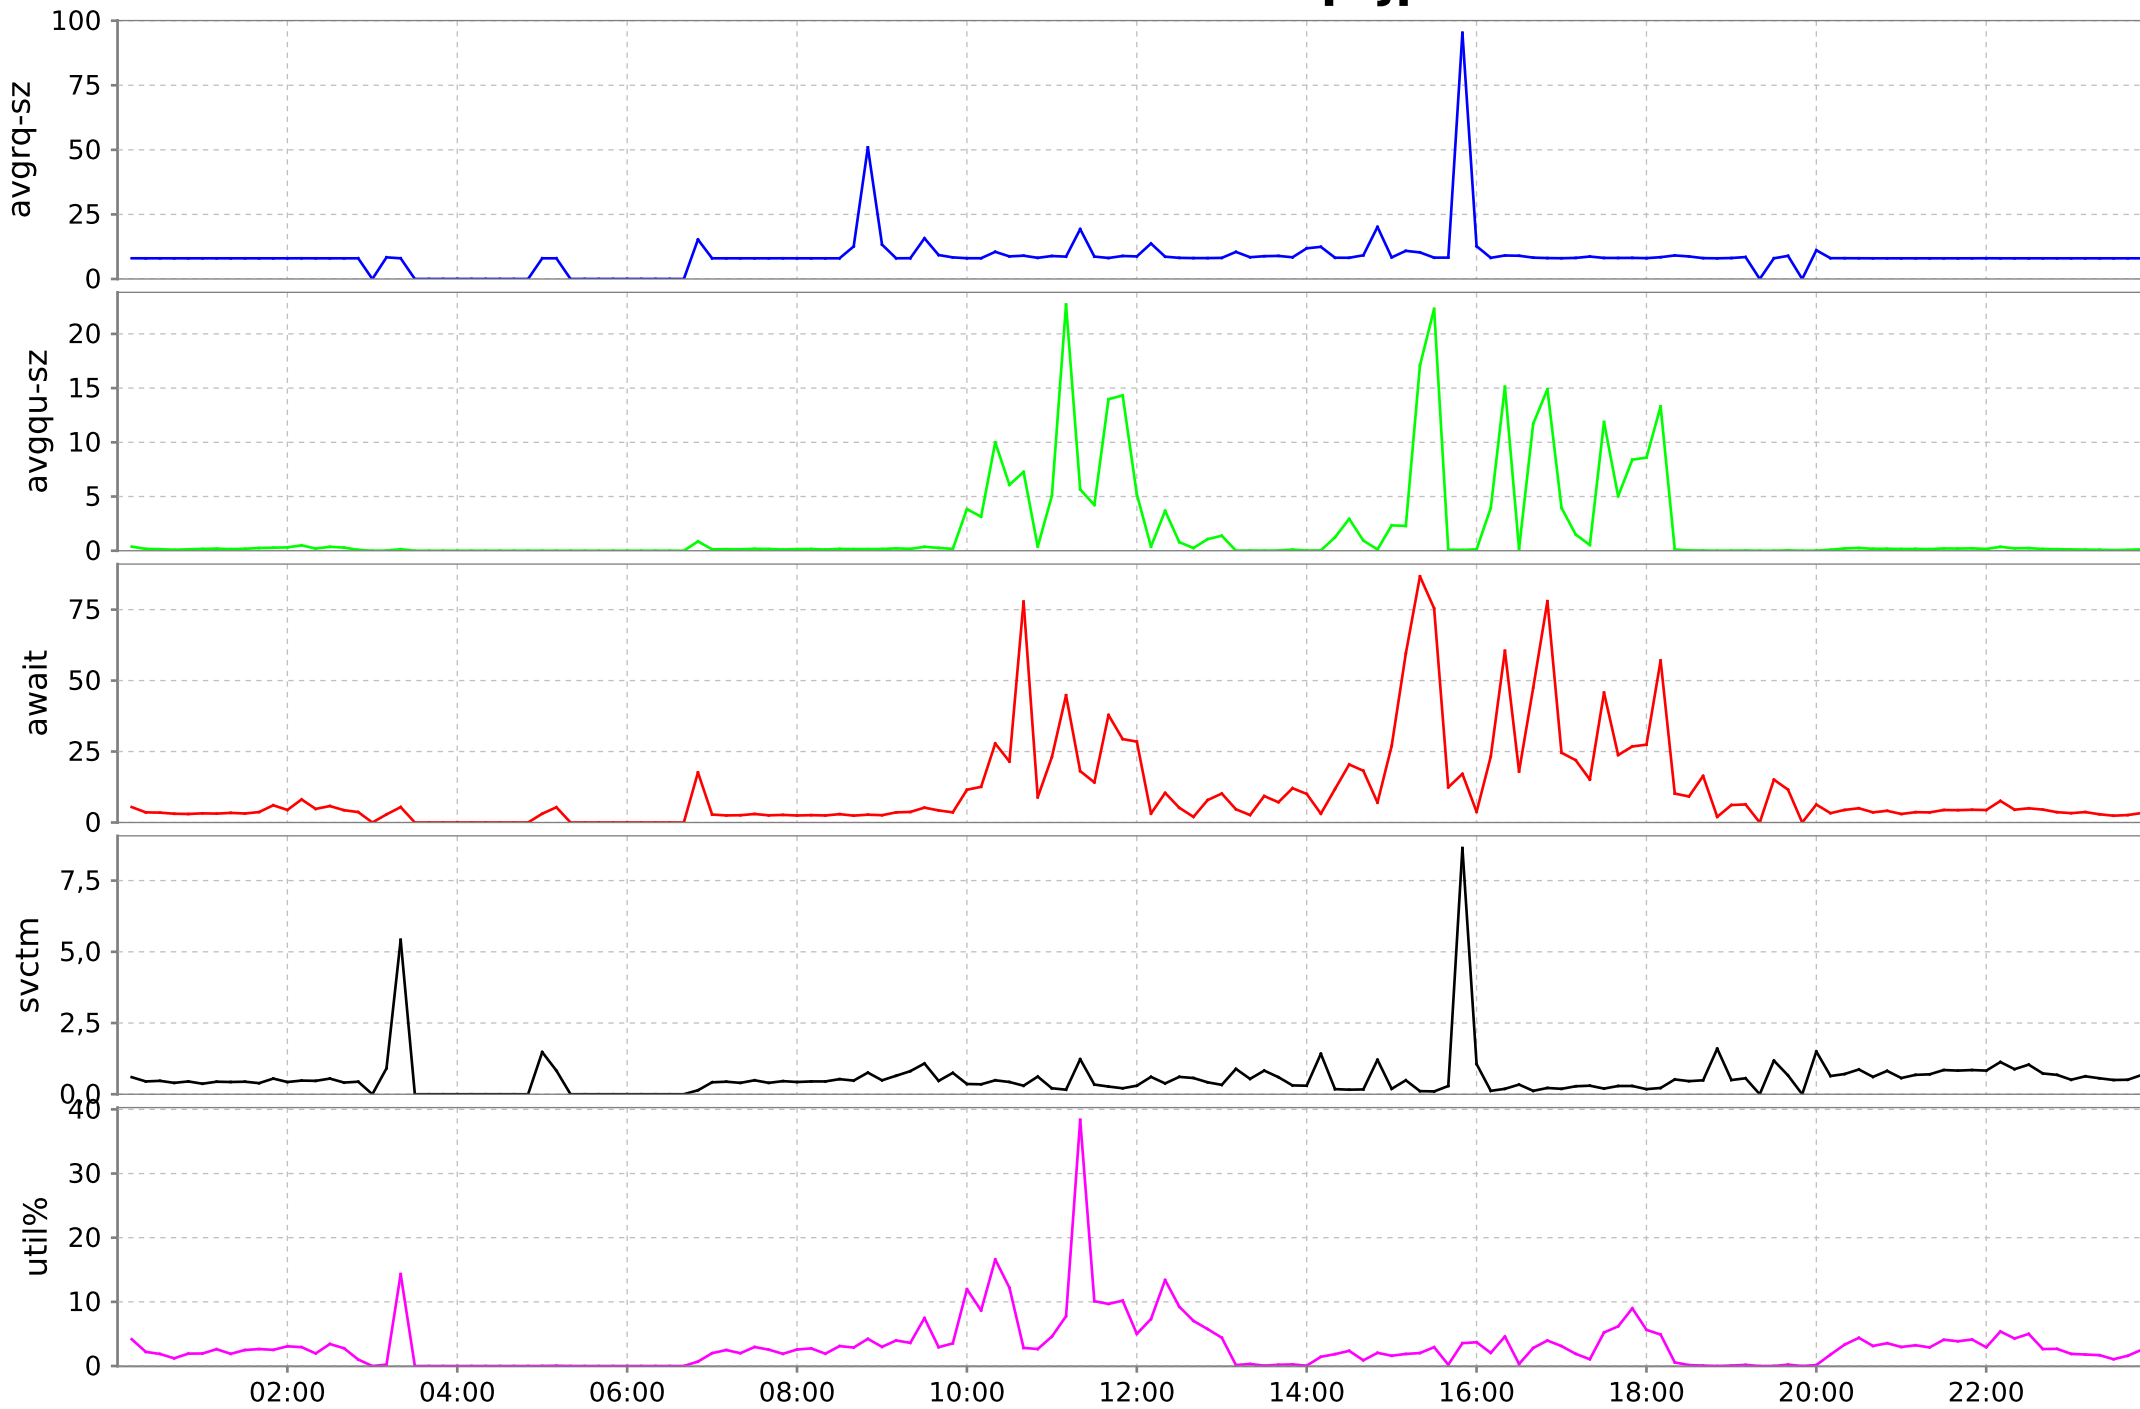

Block Wait dev253-2 for eslrjportal