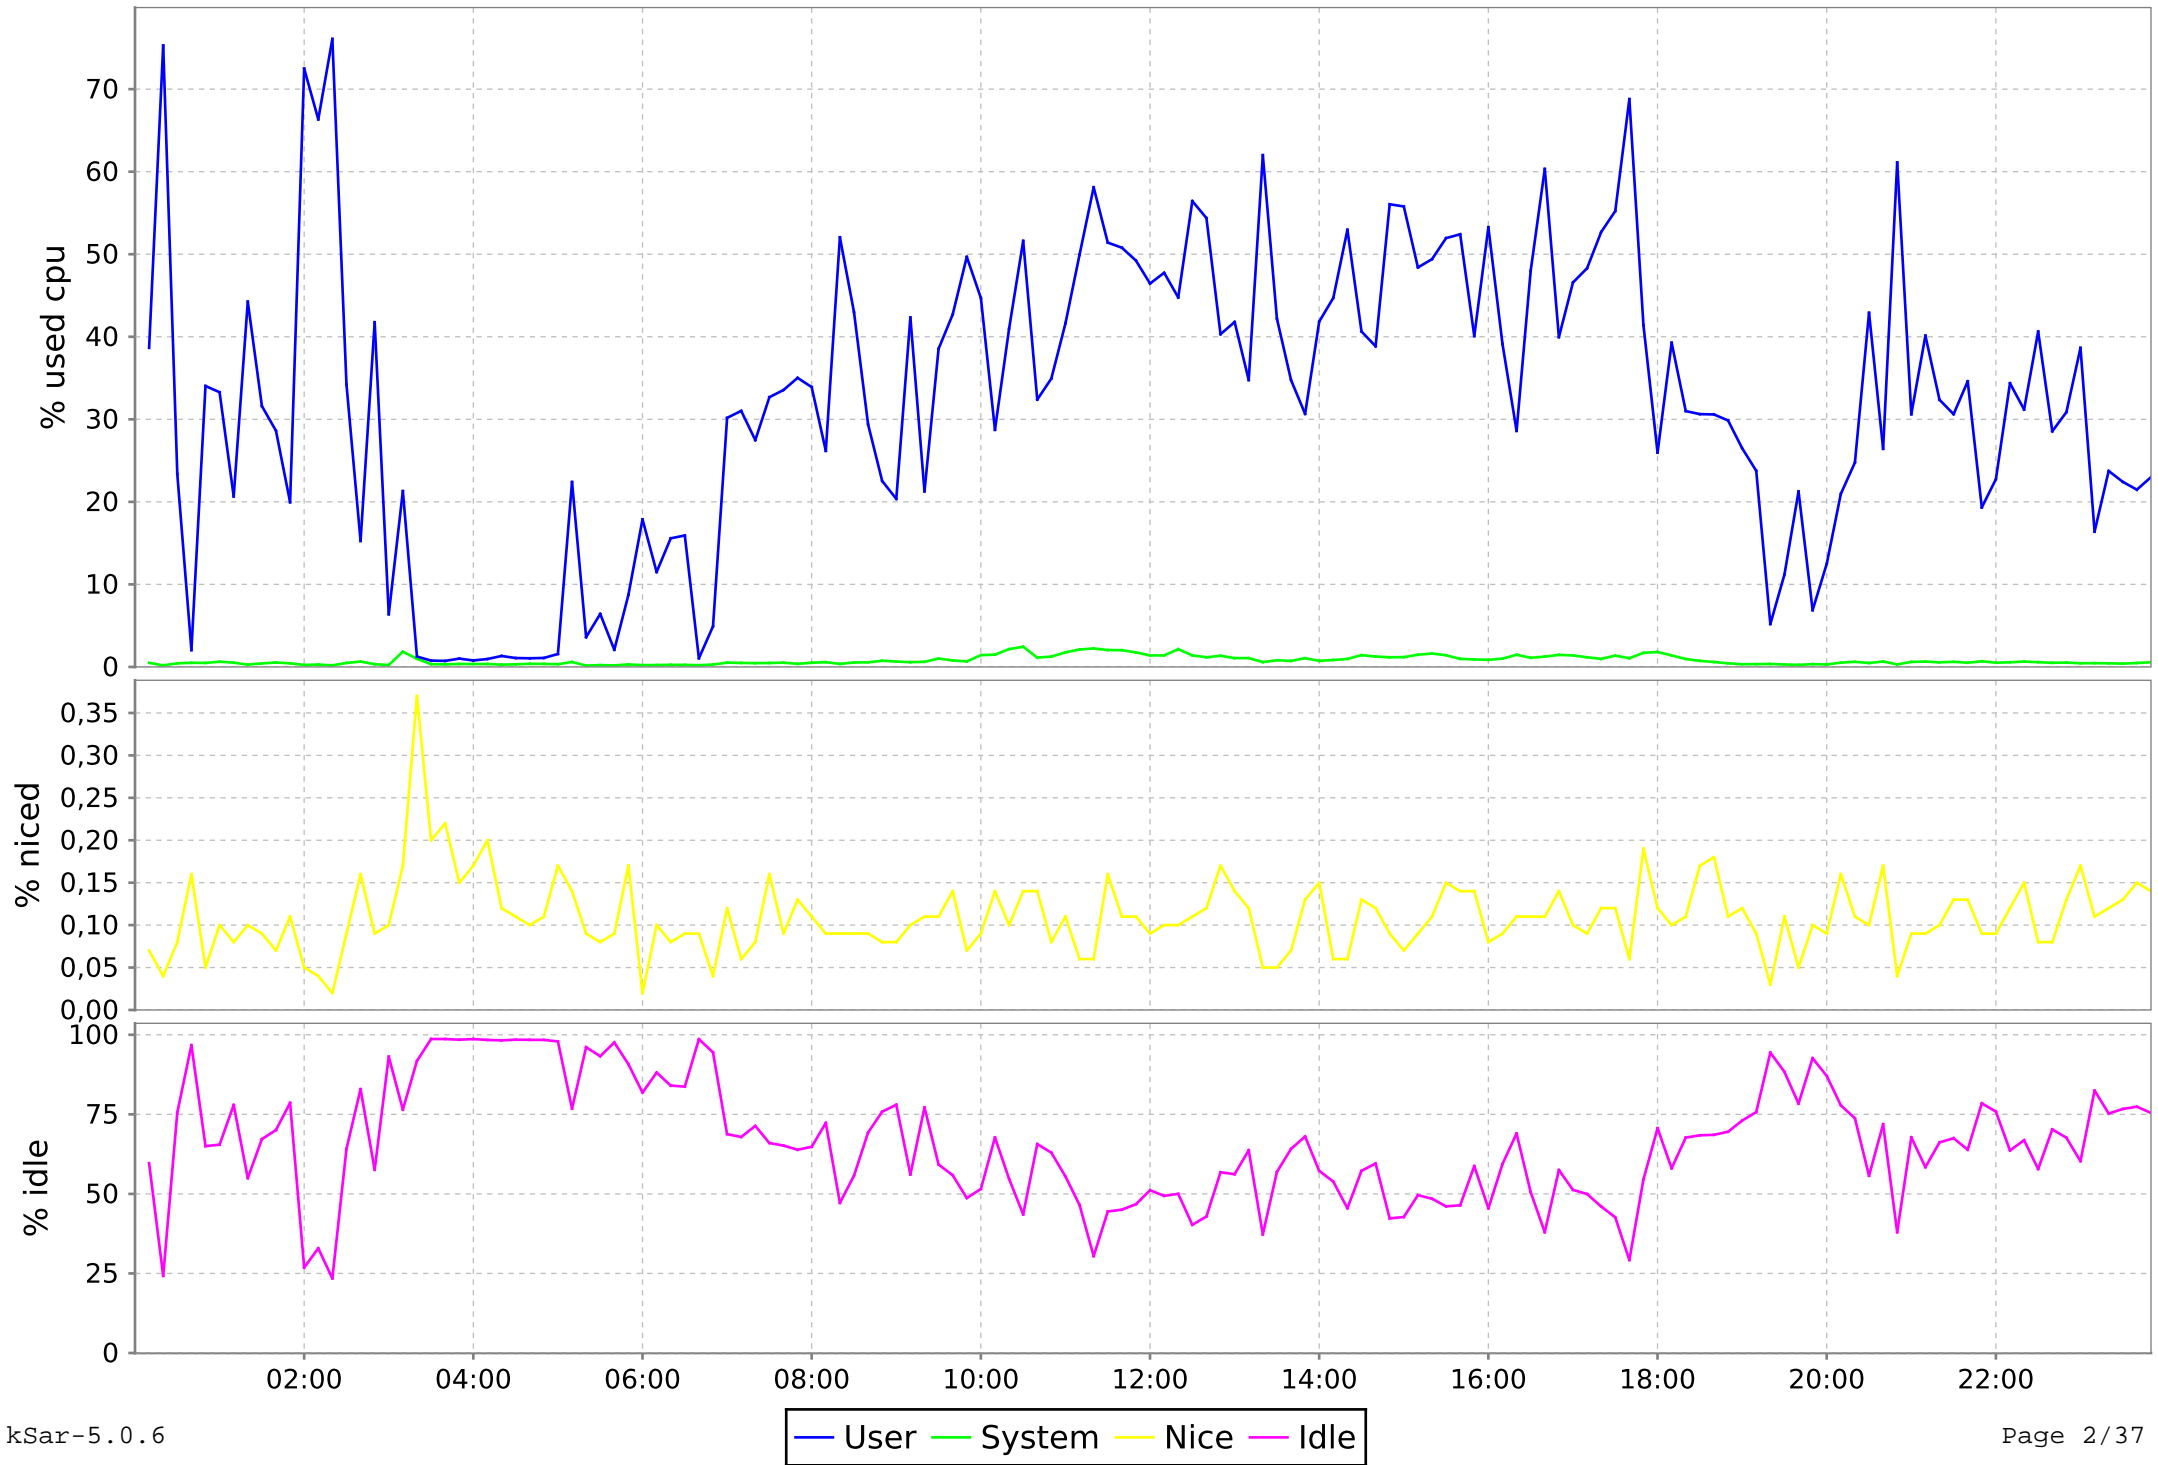

CPU 0 for eslrportal