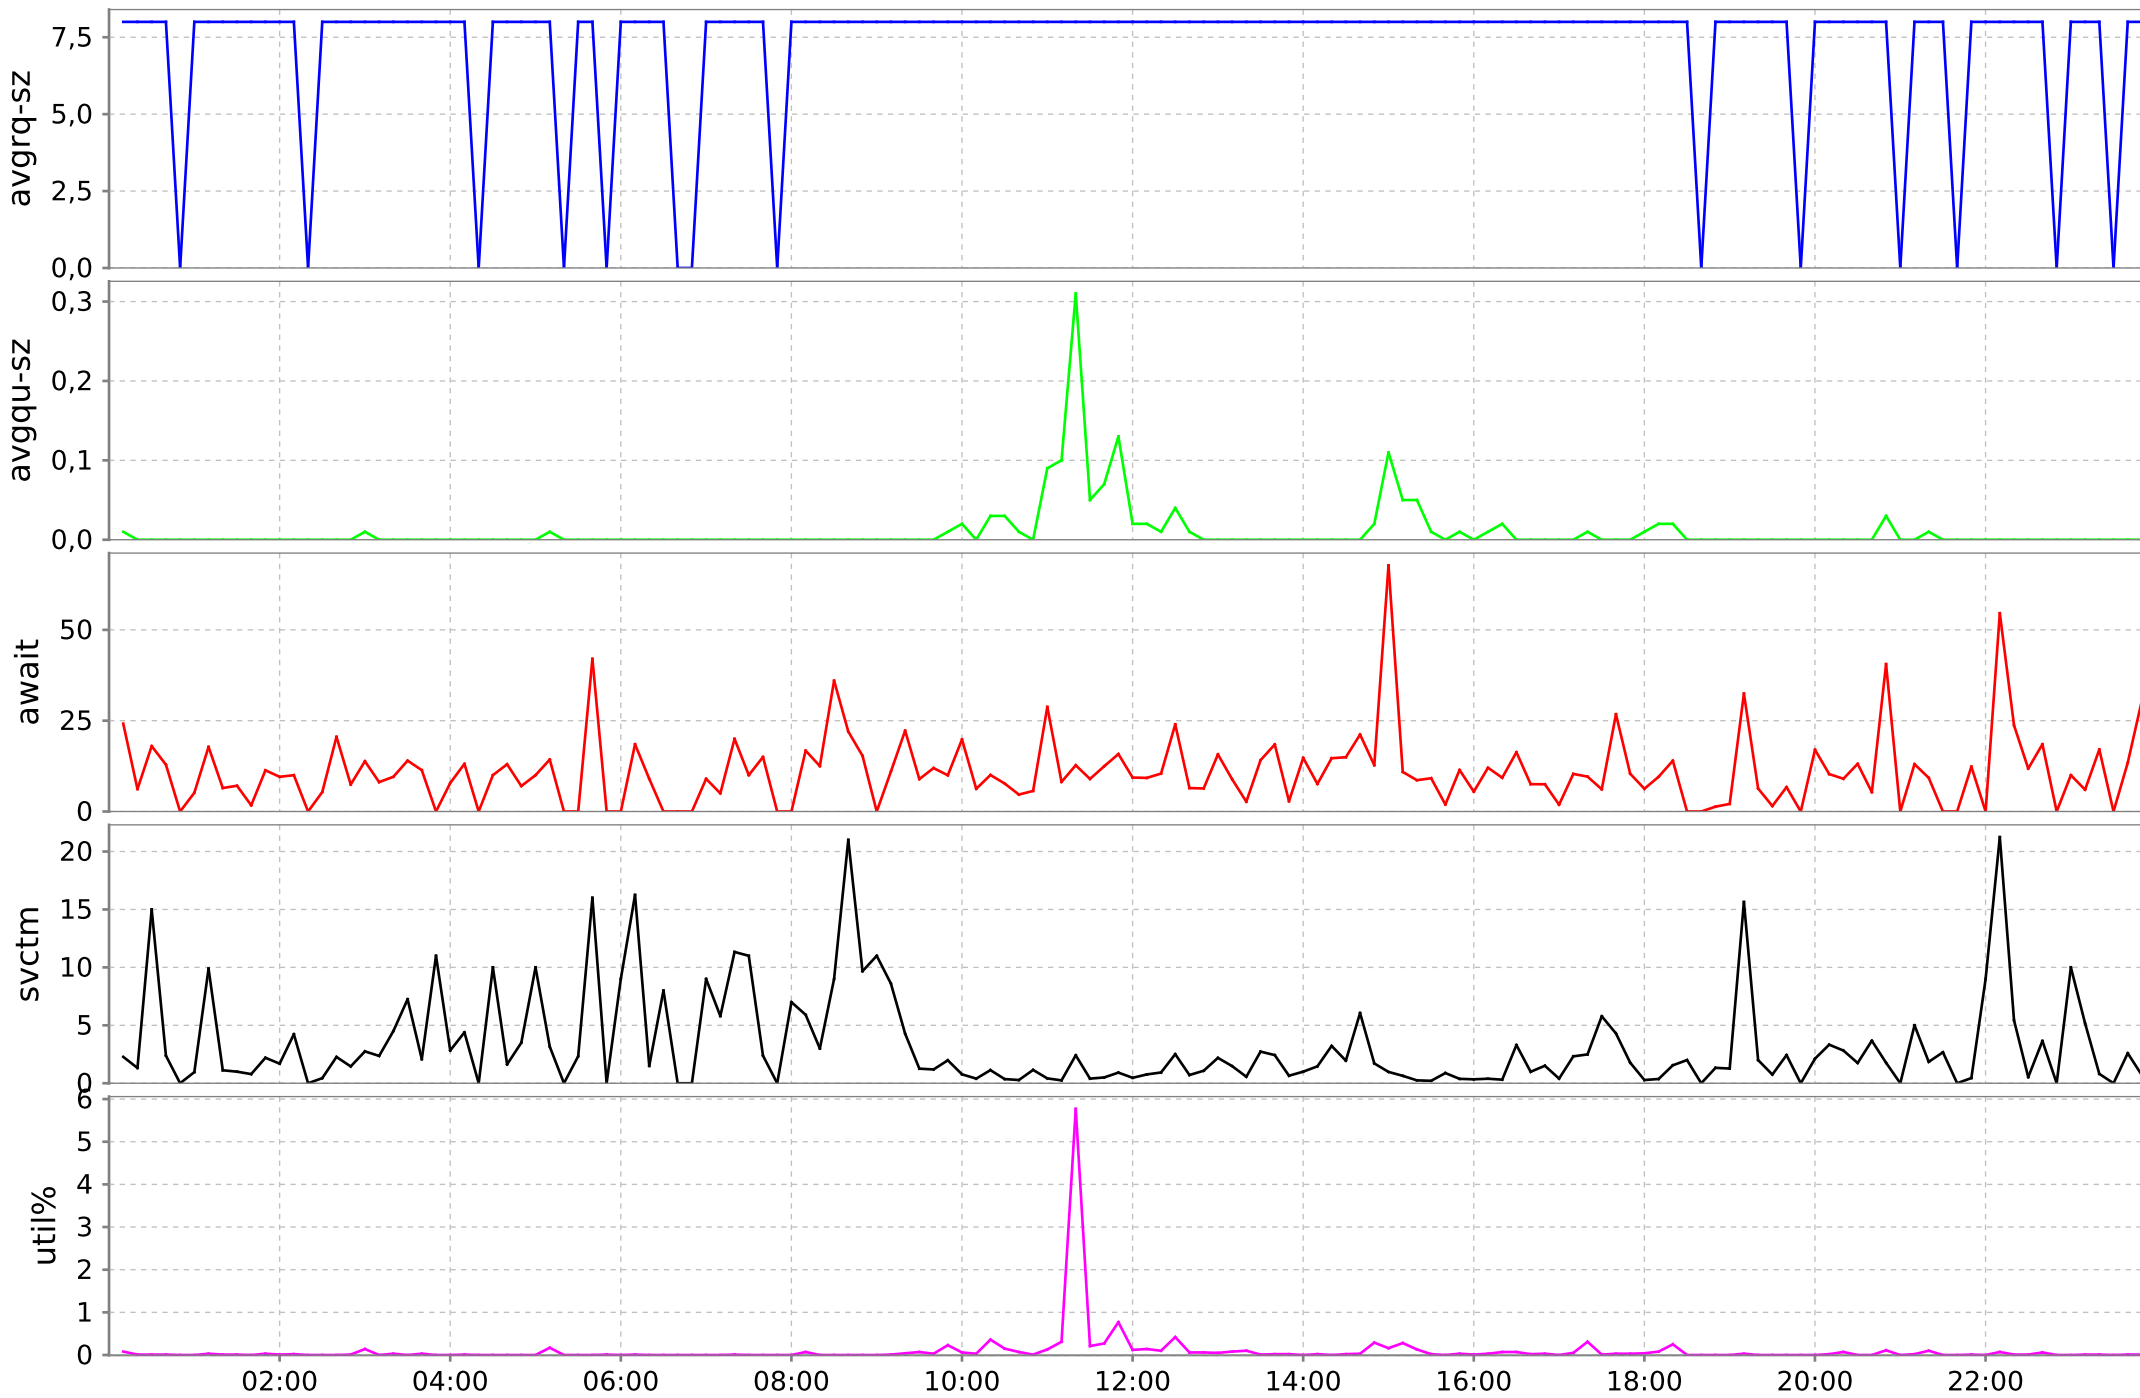

Block Wait dev253-1 for eslrjportal