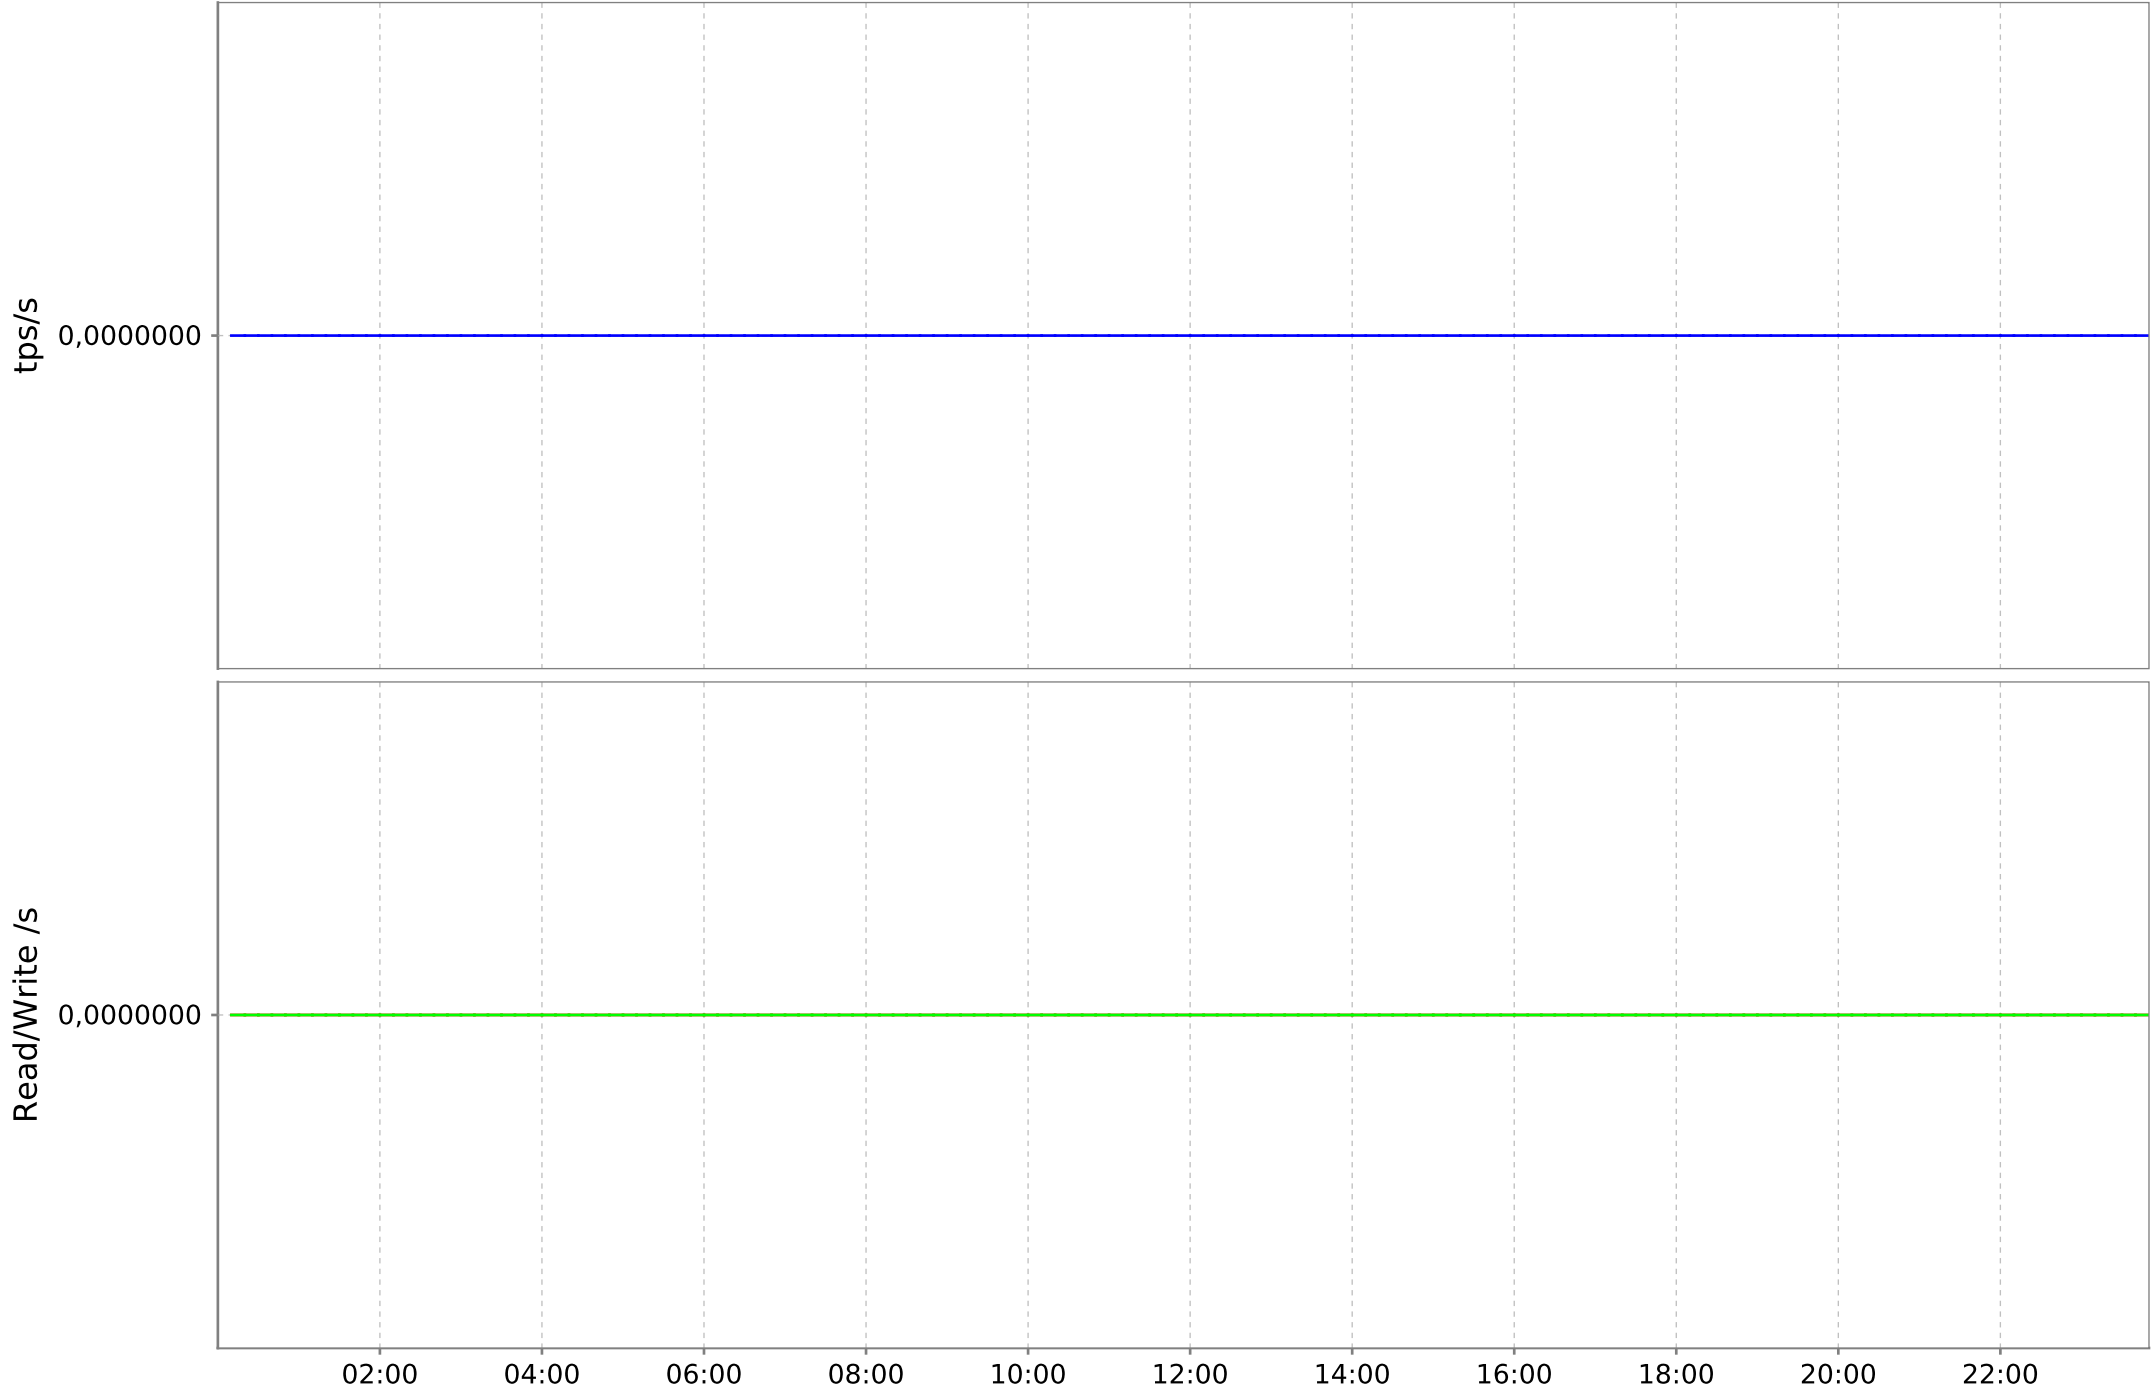

Block Transfer dev8-32 for eslprjportal