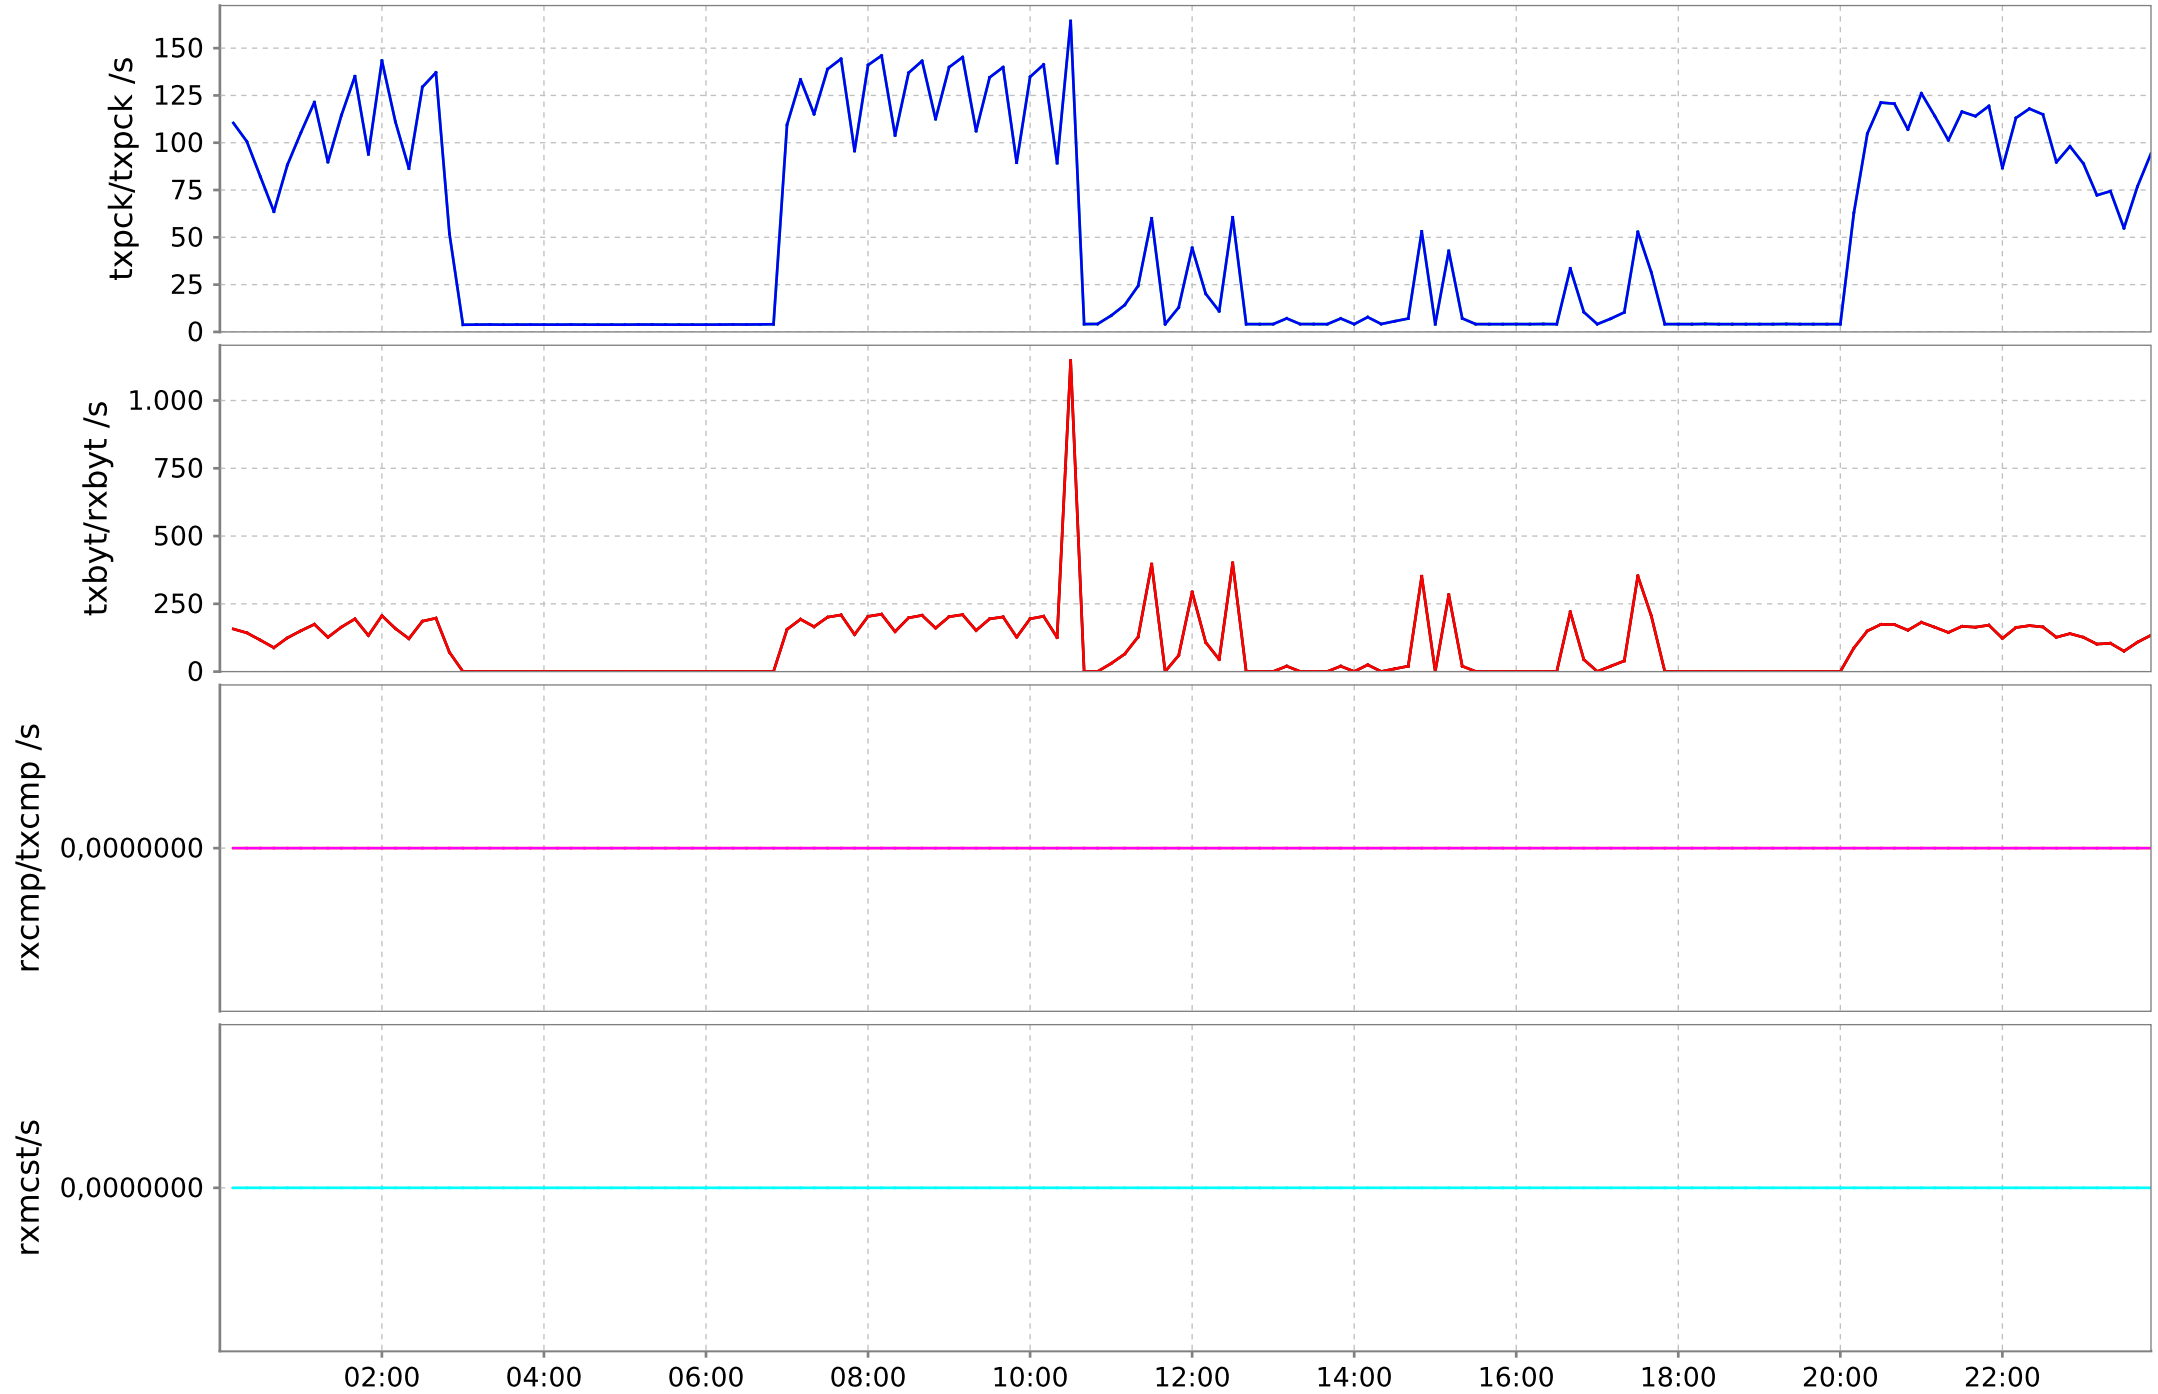

Interface traffic Io for eslprjportal