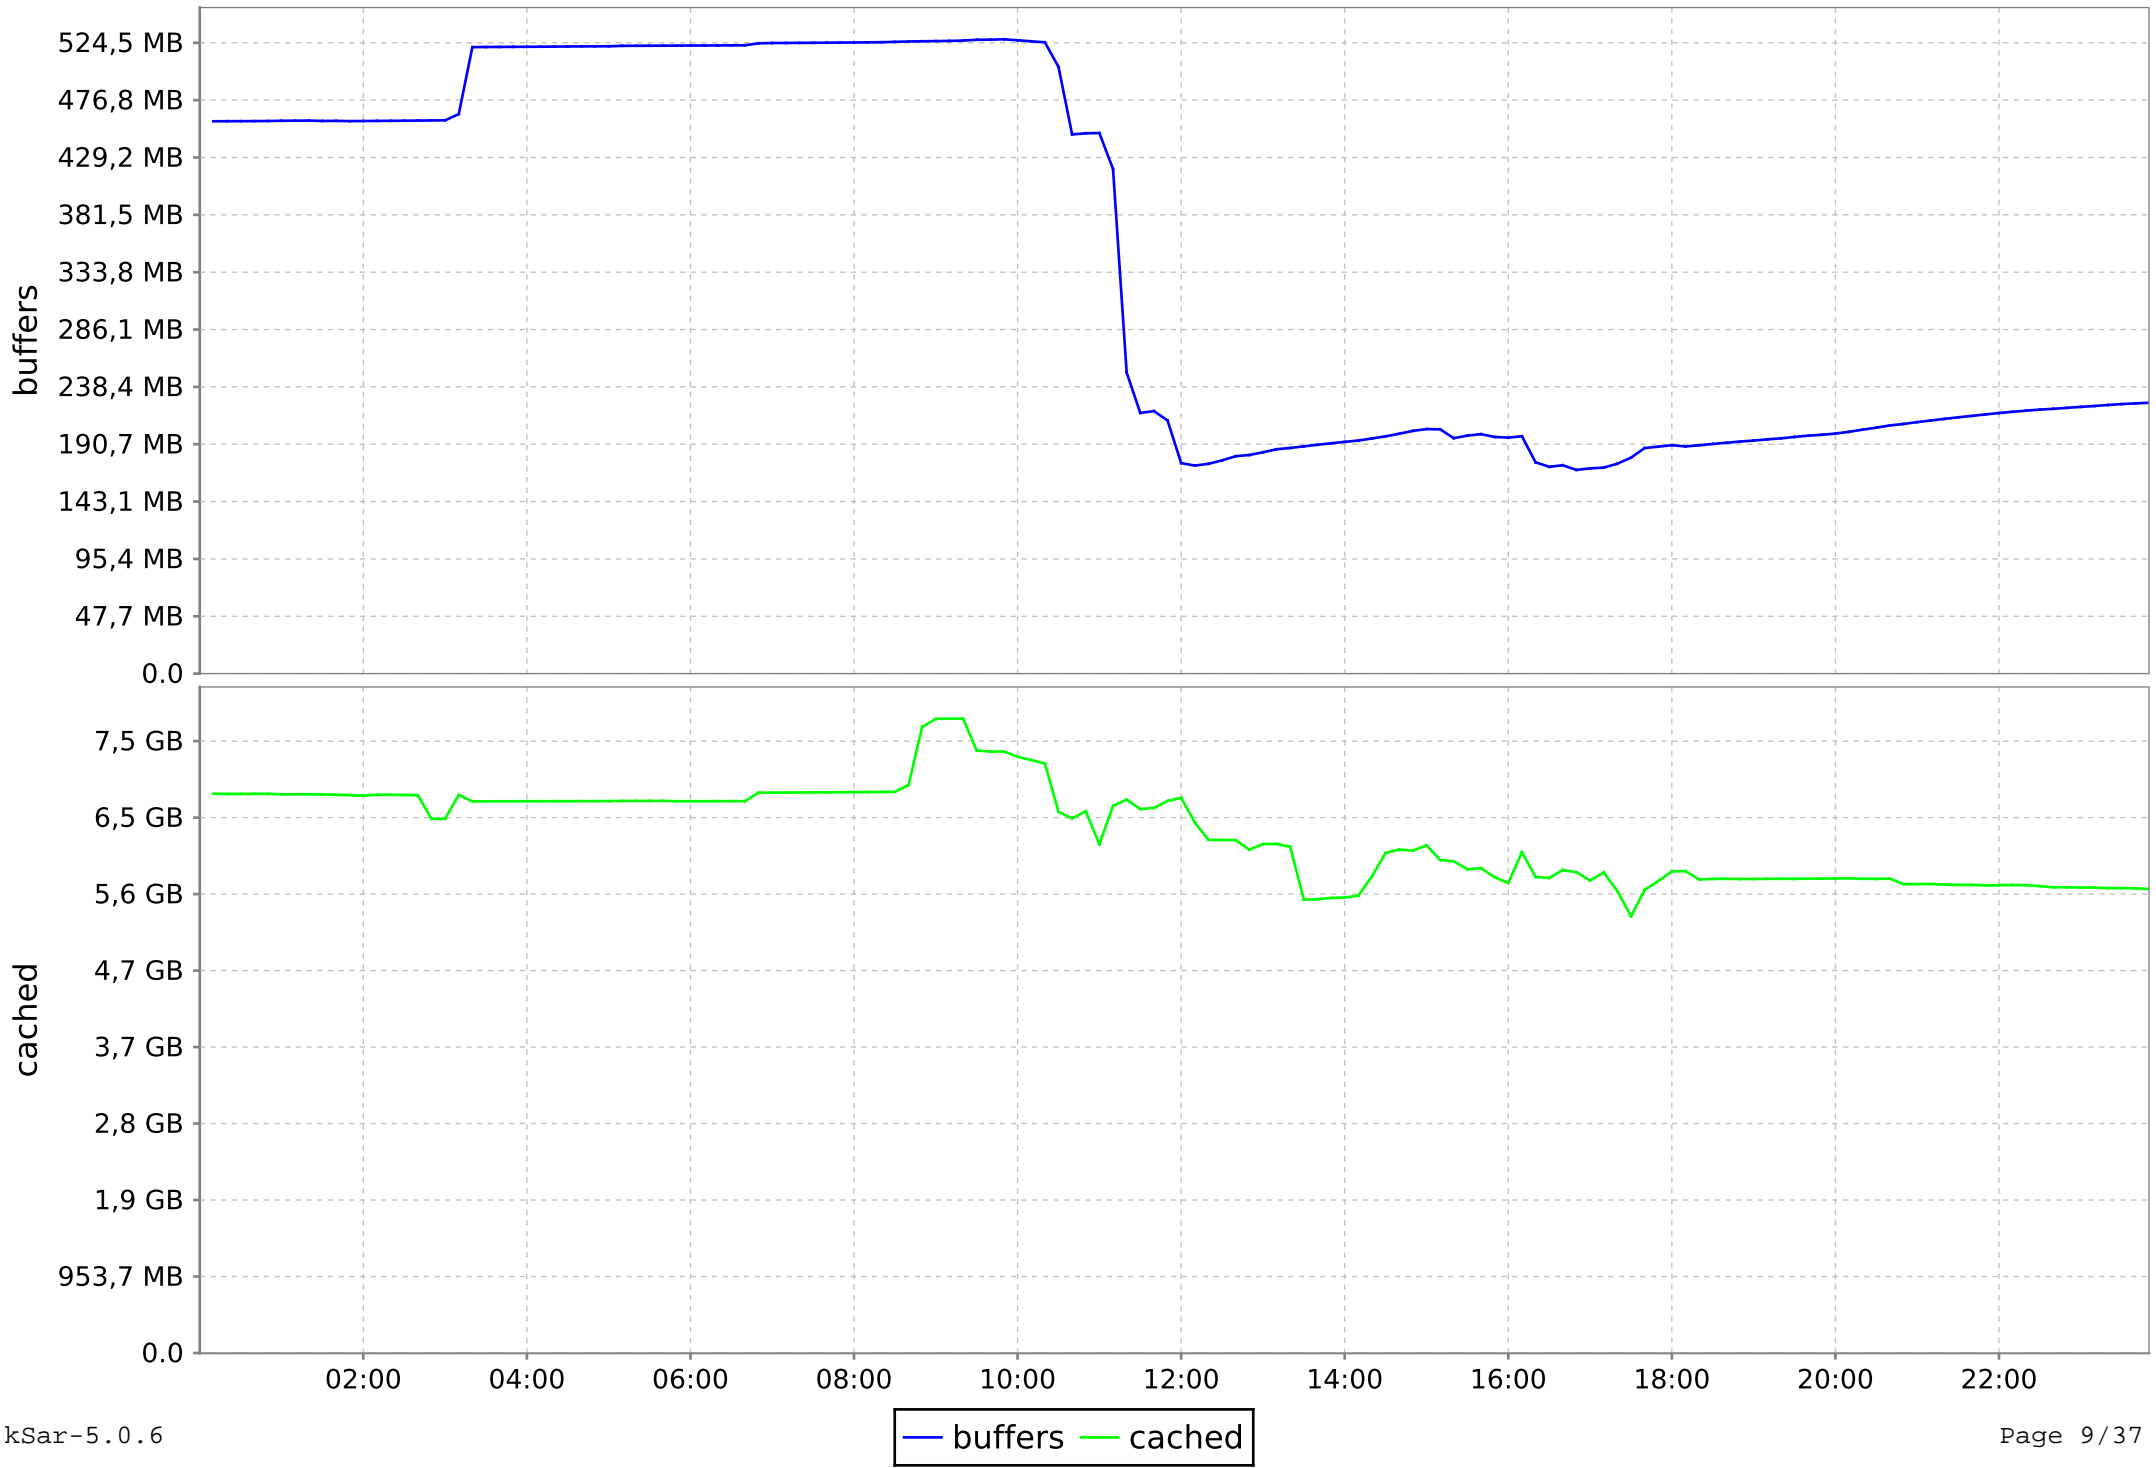

Memory Misc for eslrportal