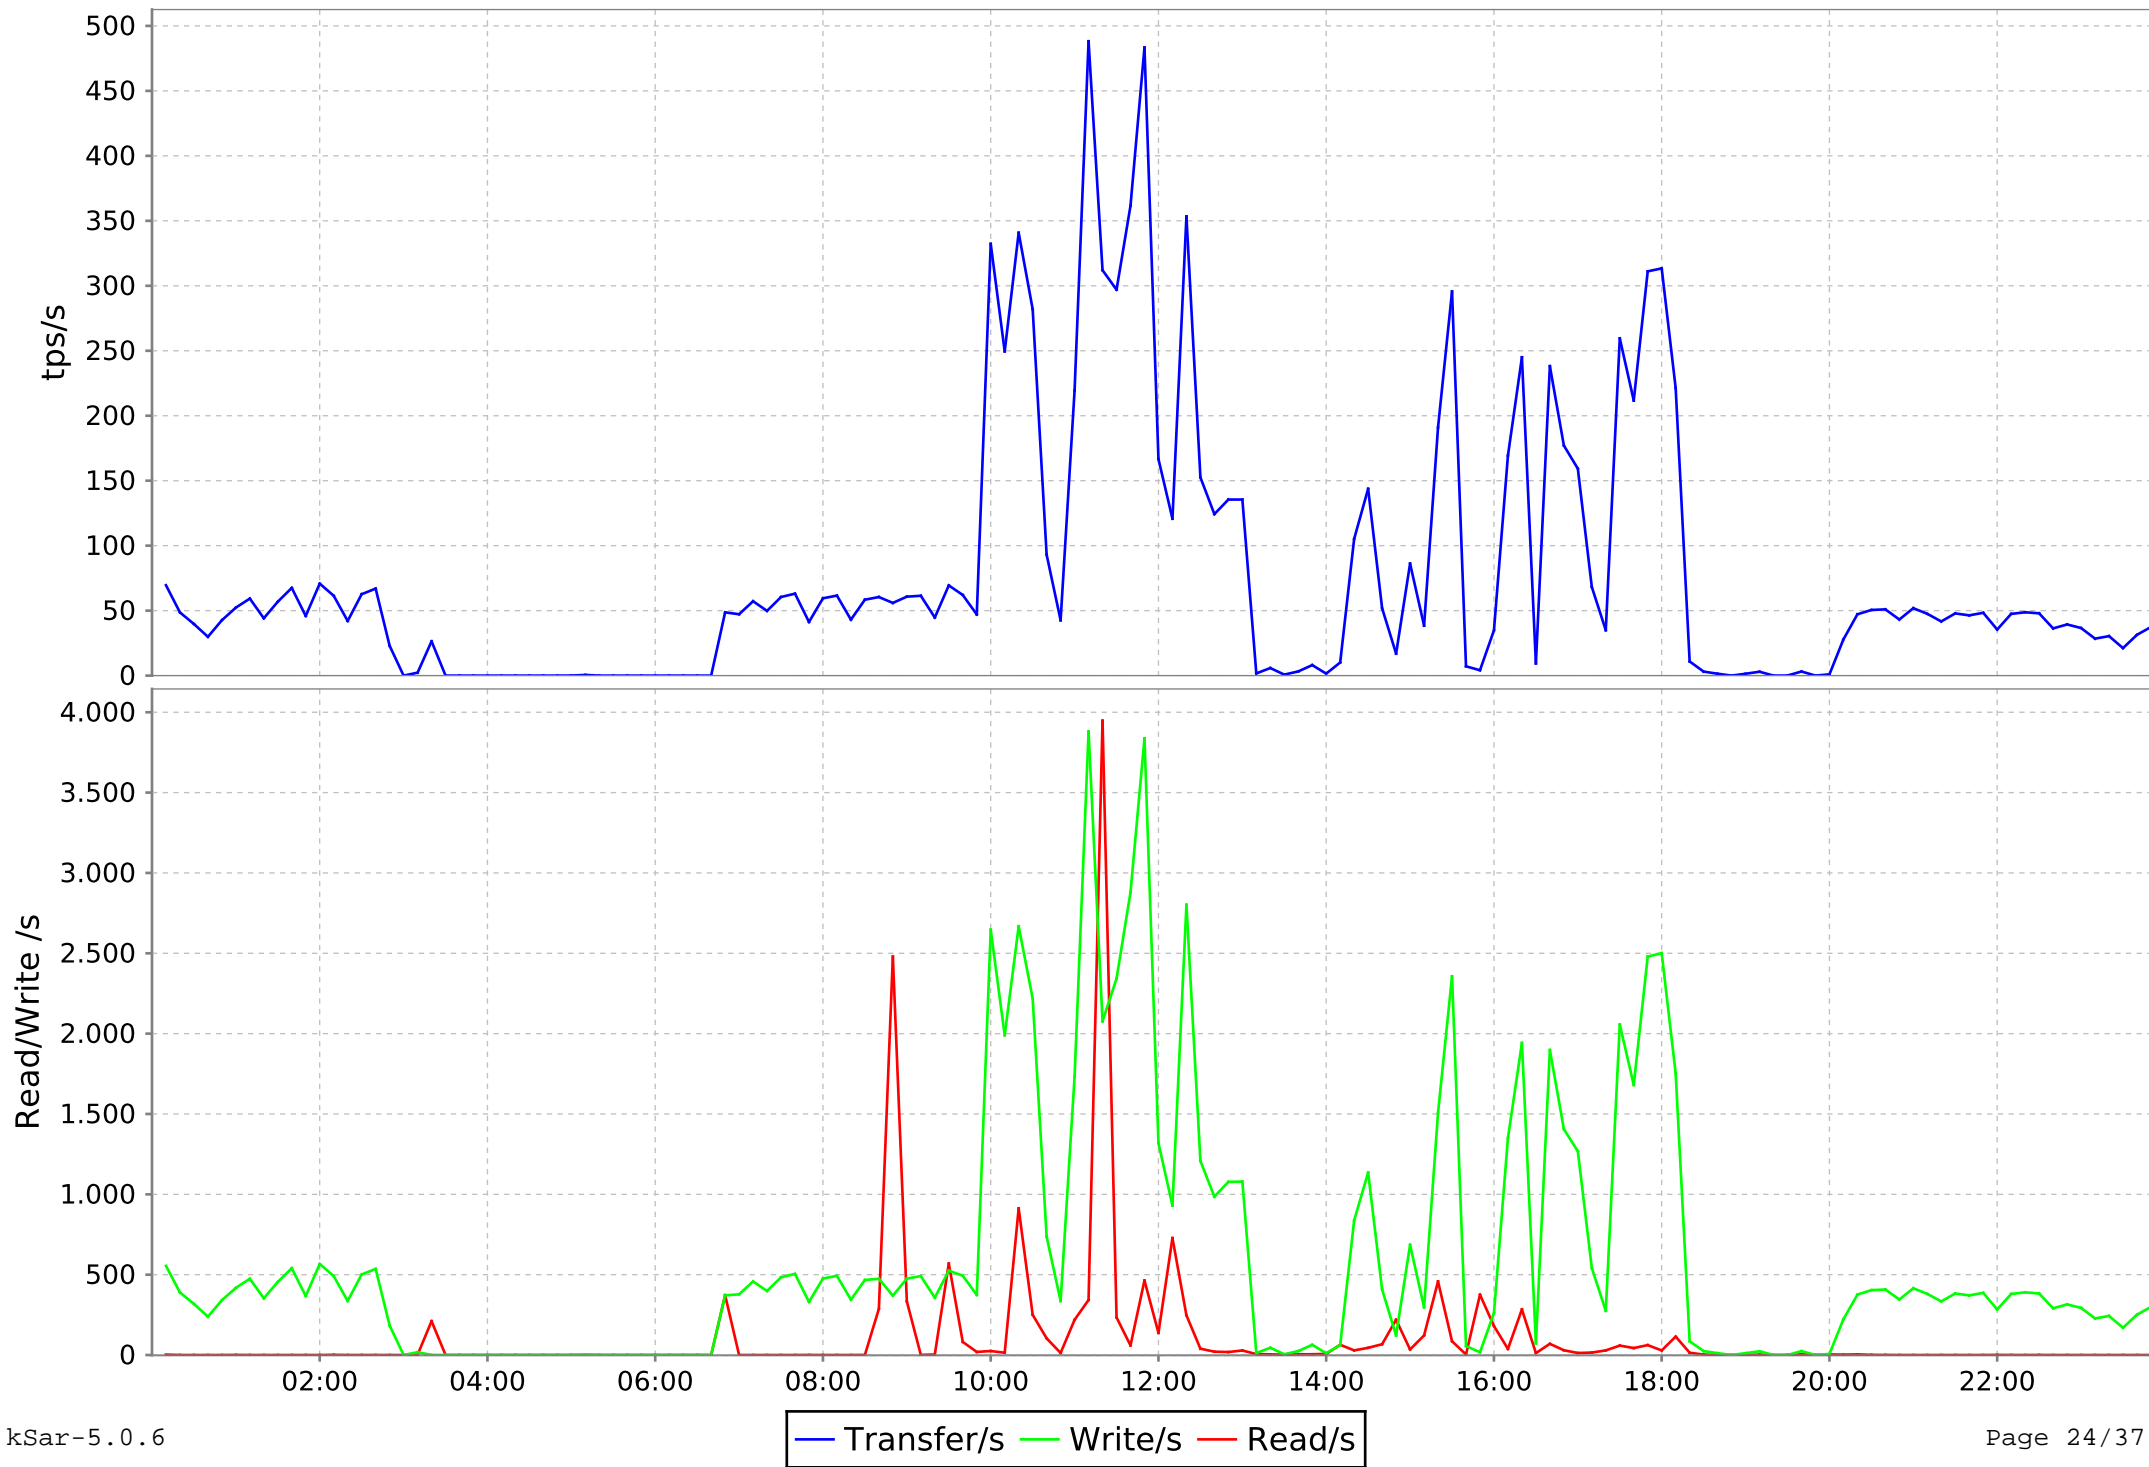

Block Transfer dev253-2 for eslprjportal