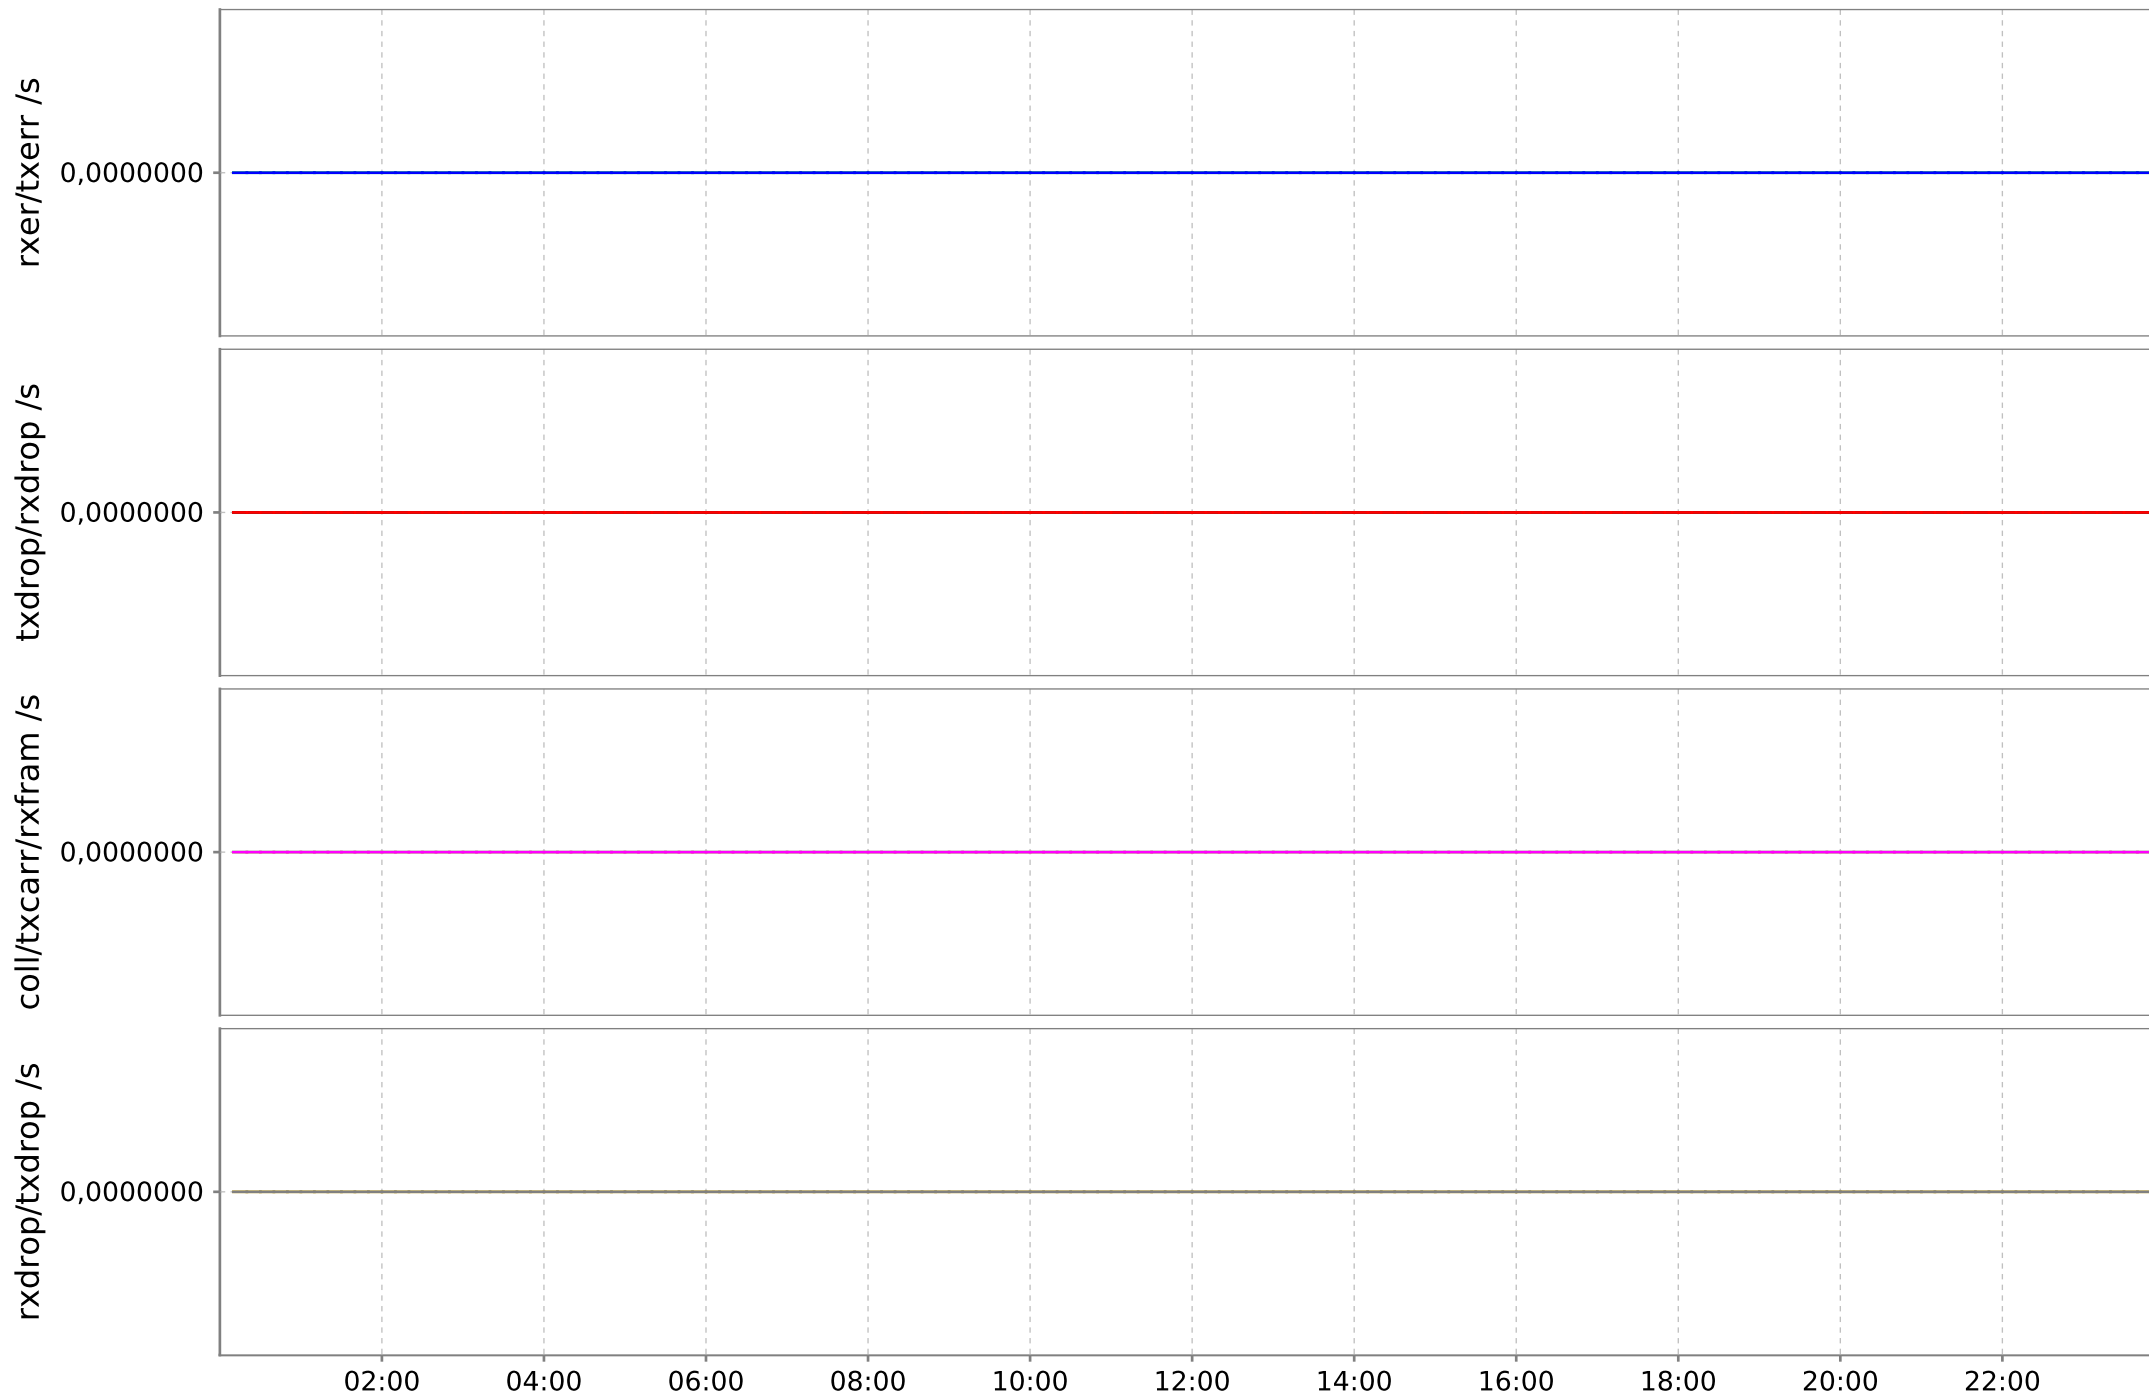

Interface errors eth0 for eslprjportal