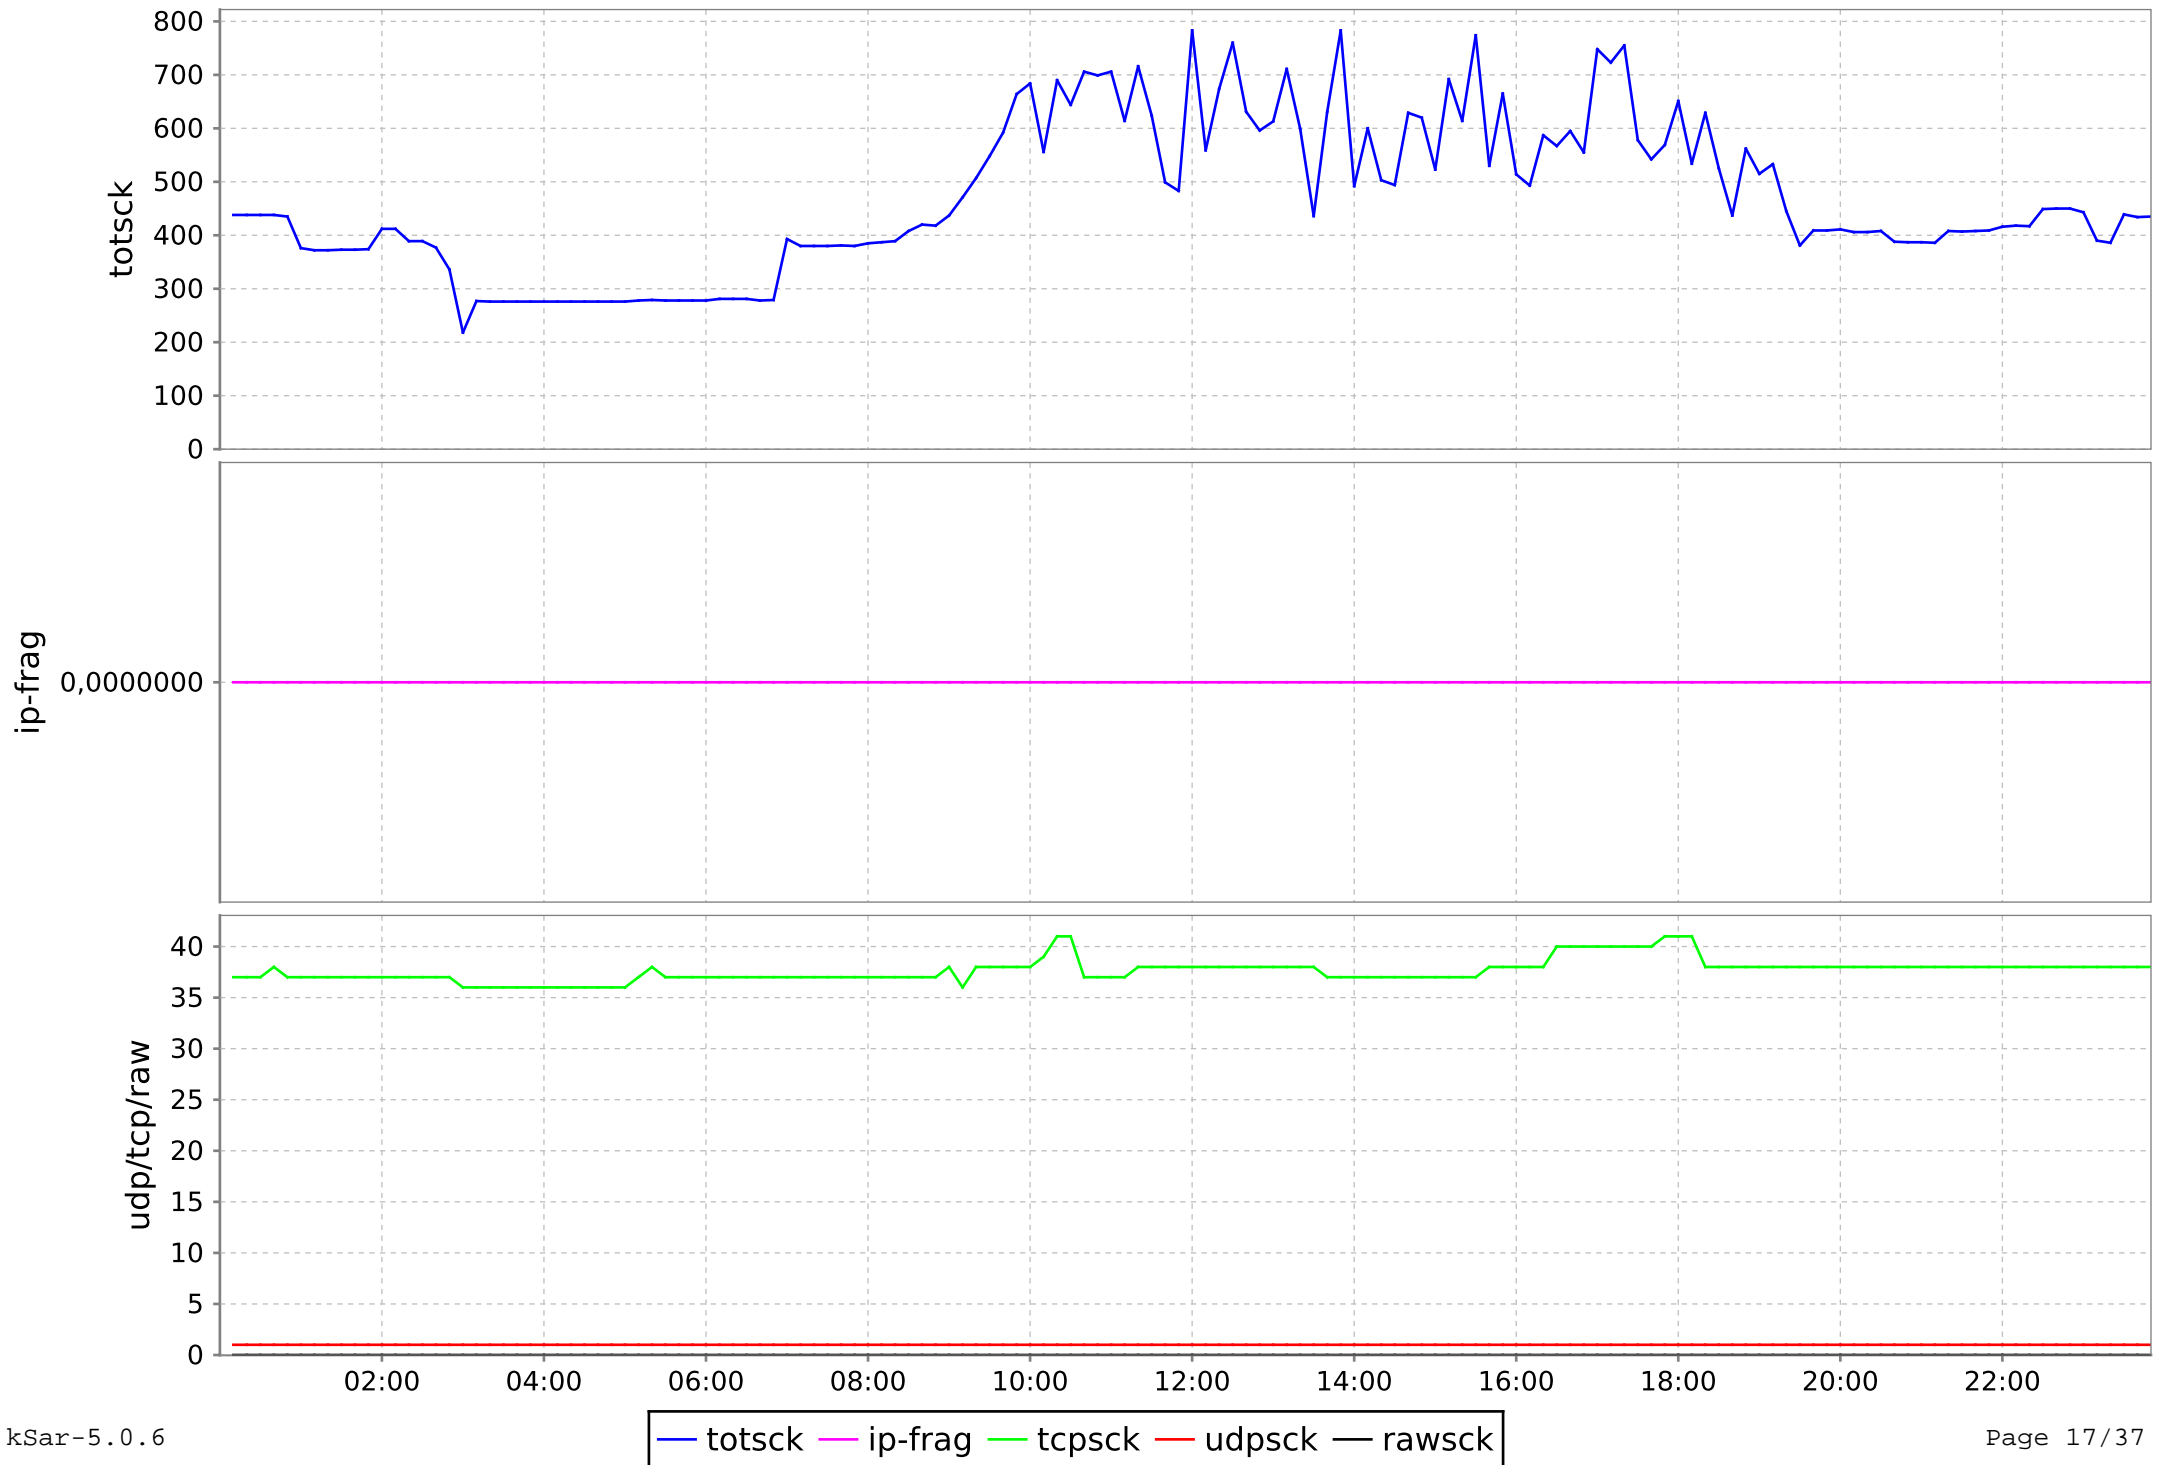

Sockets for eslprjportal