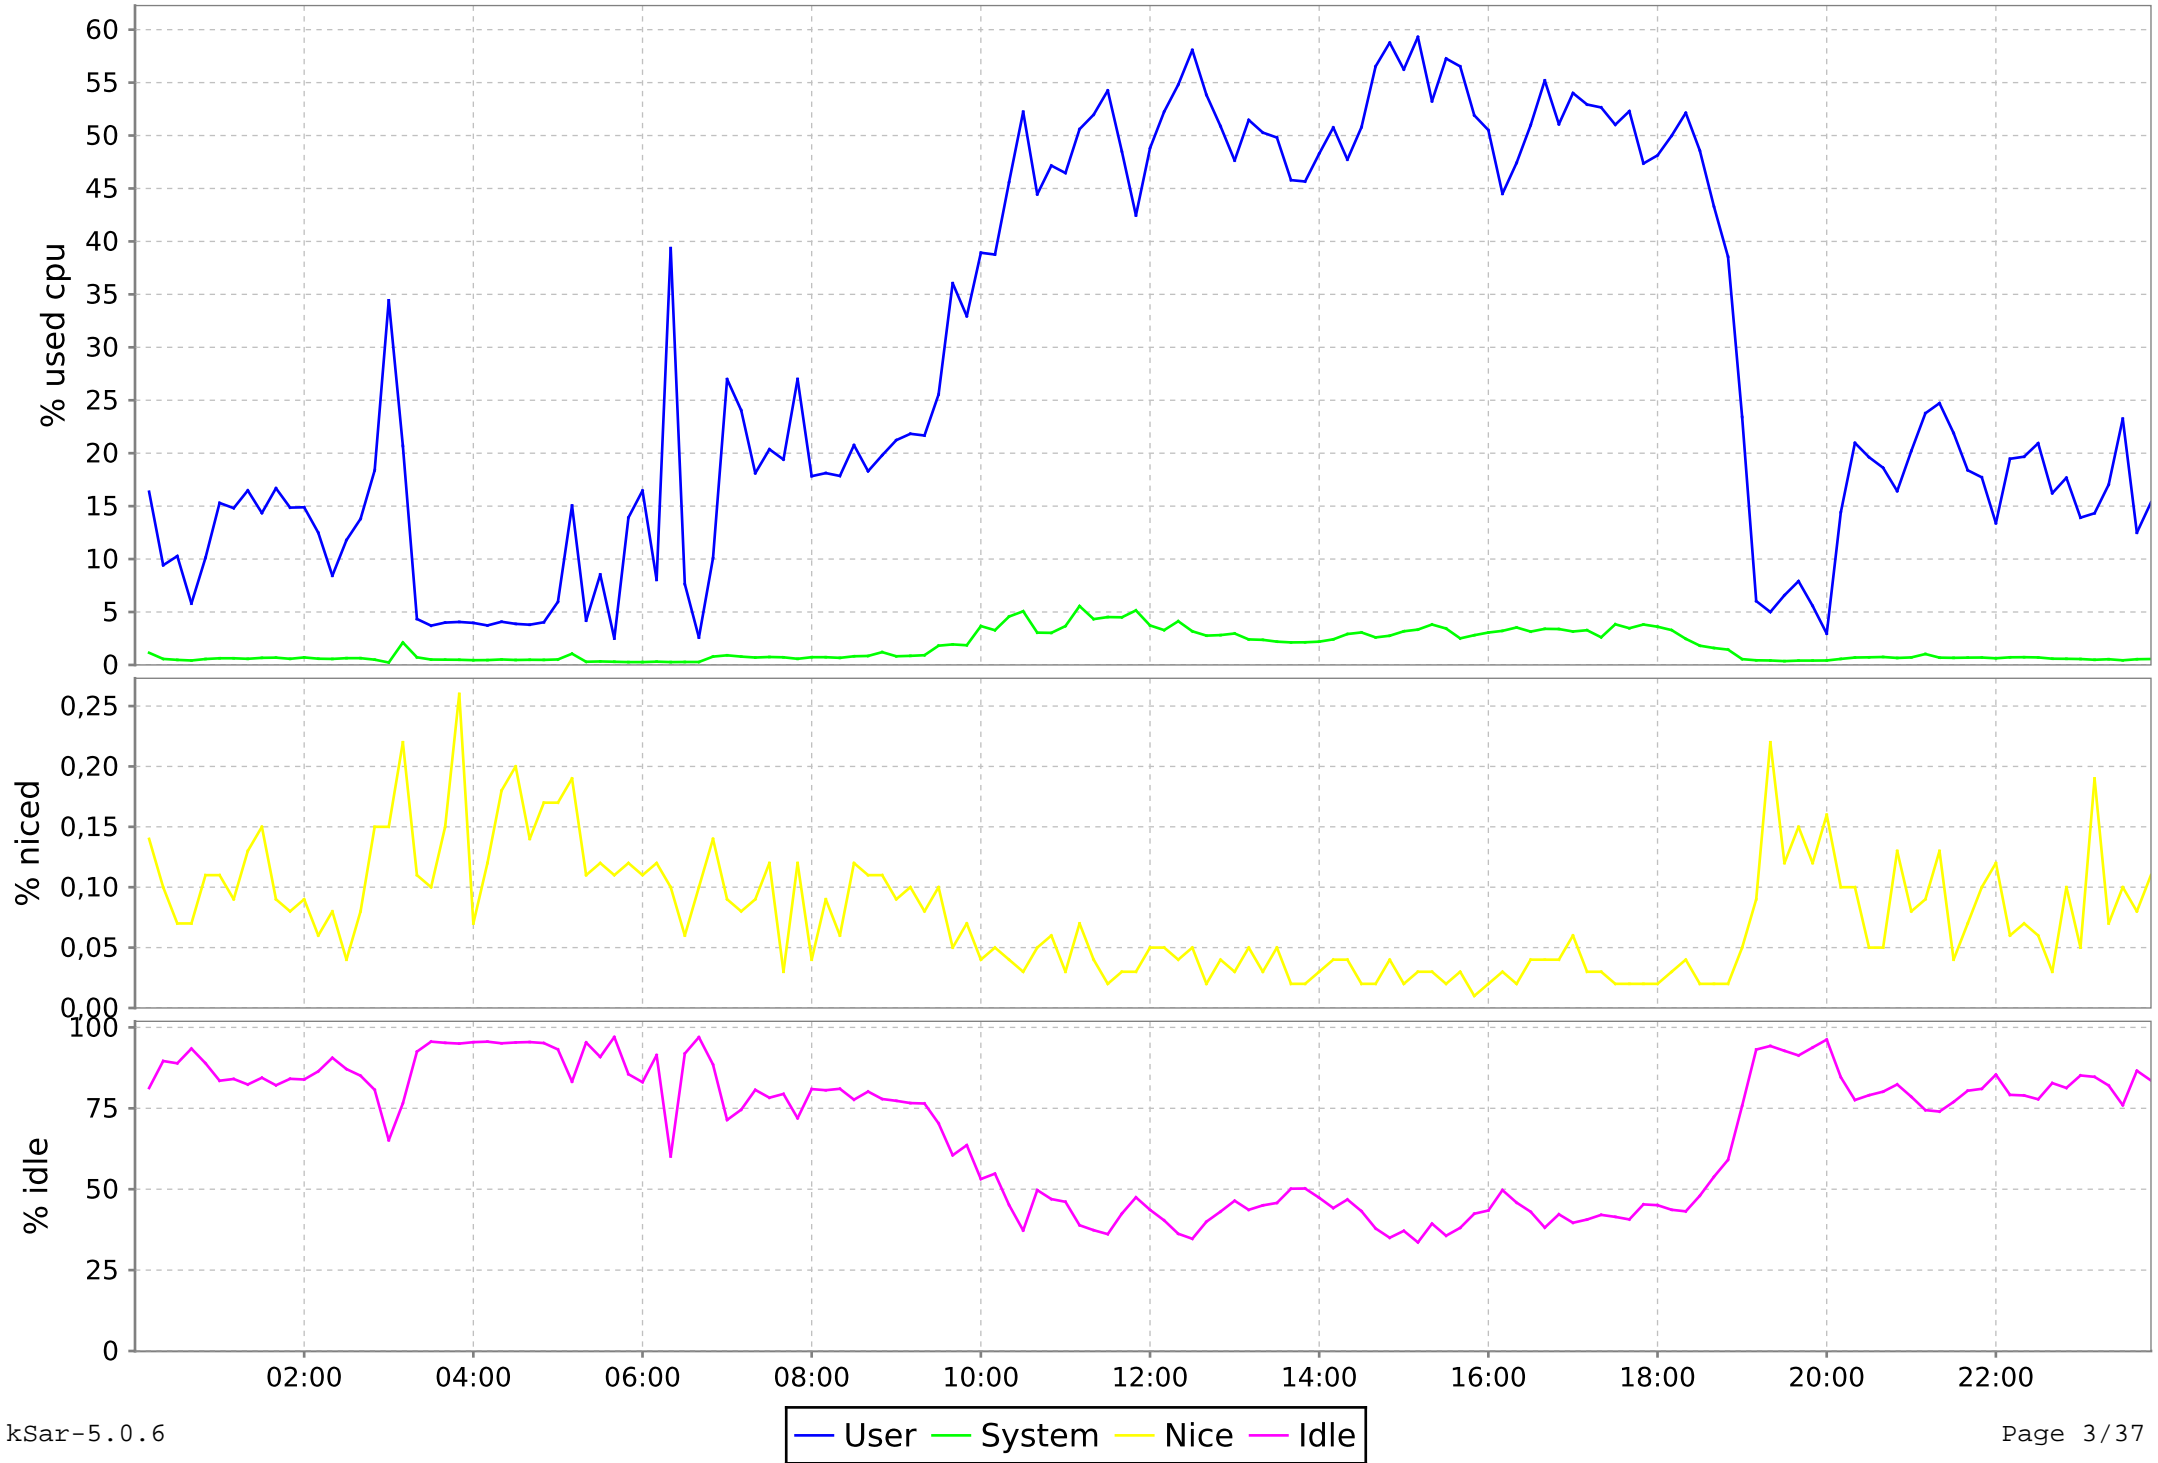

CPU 1 for eslprjportal