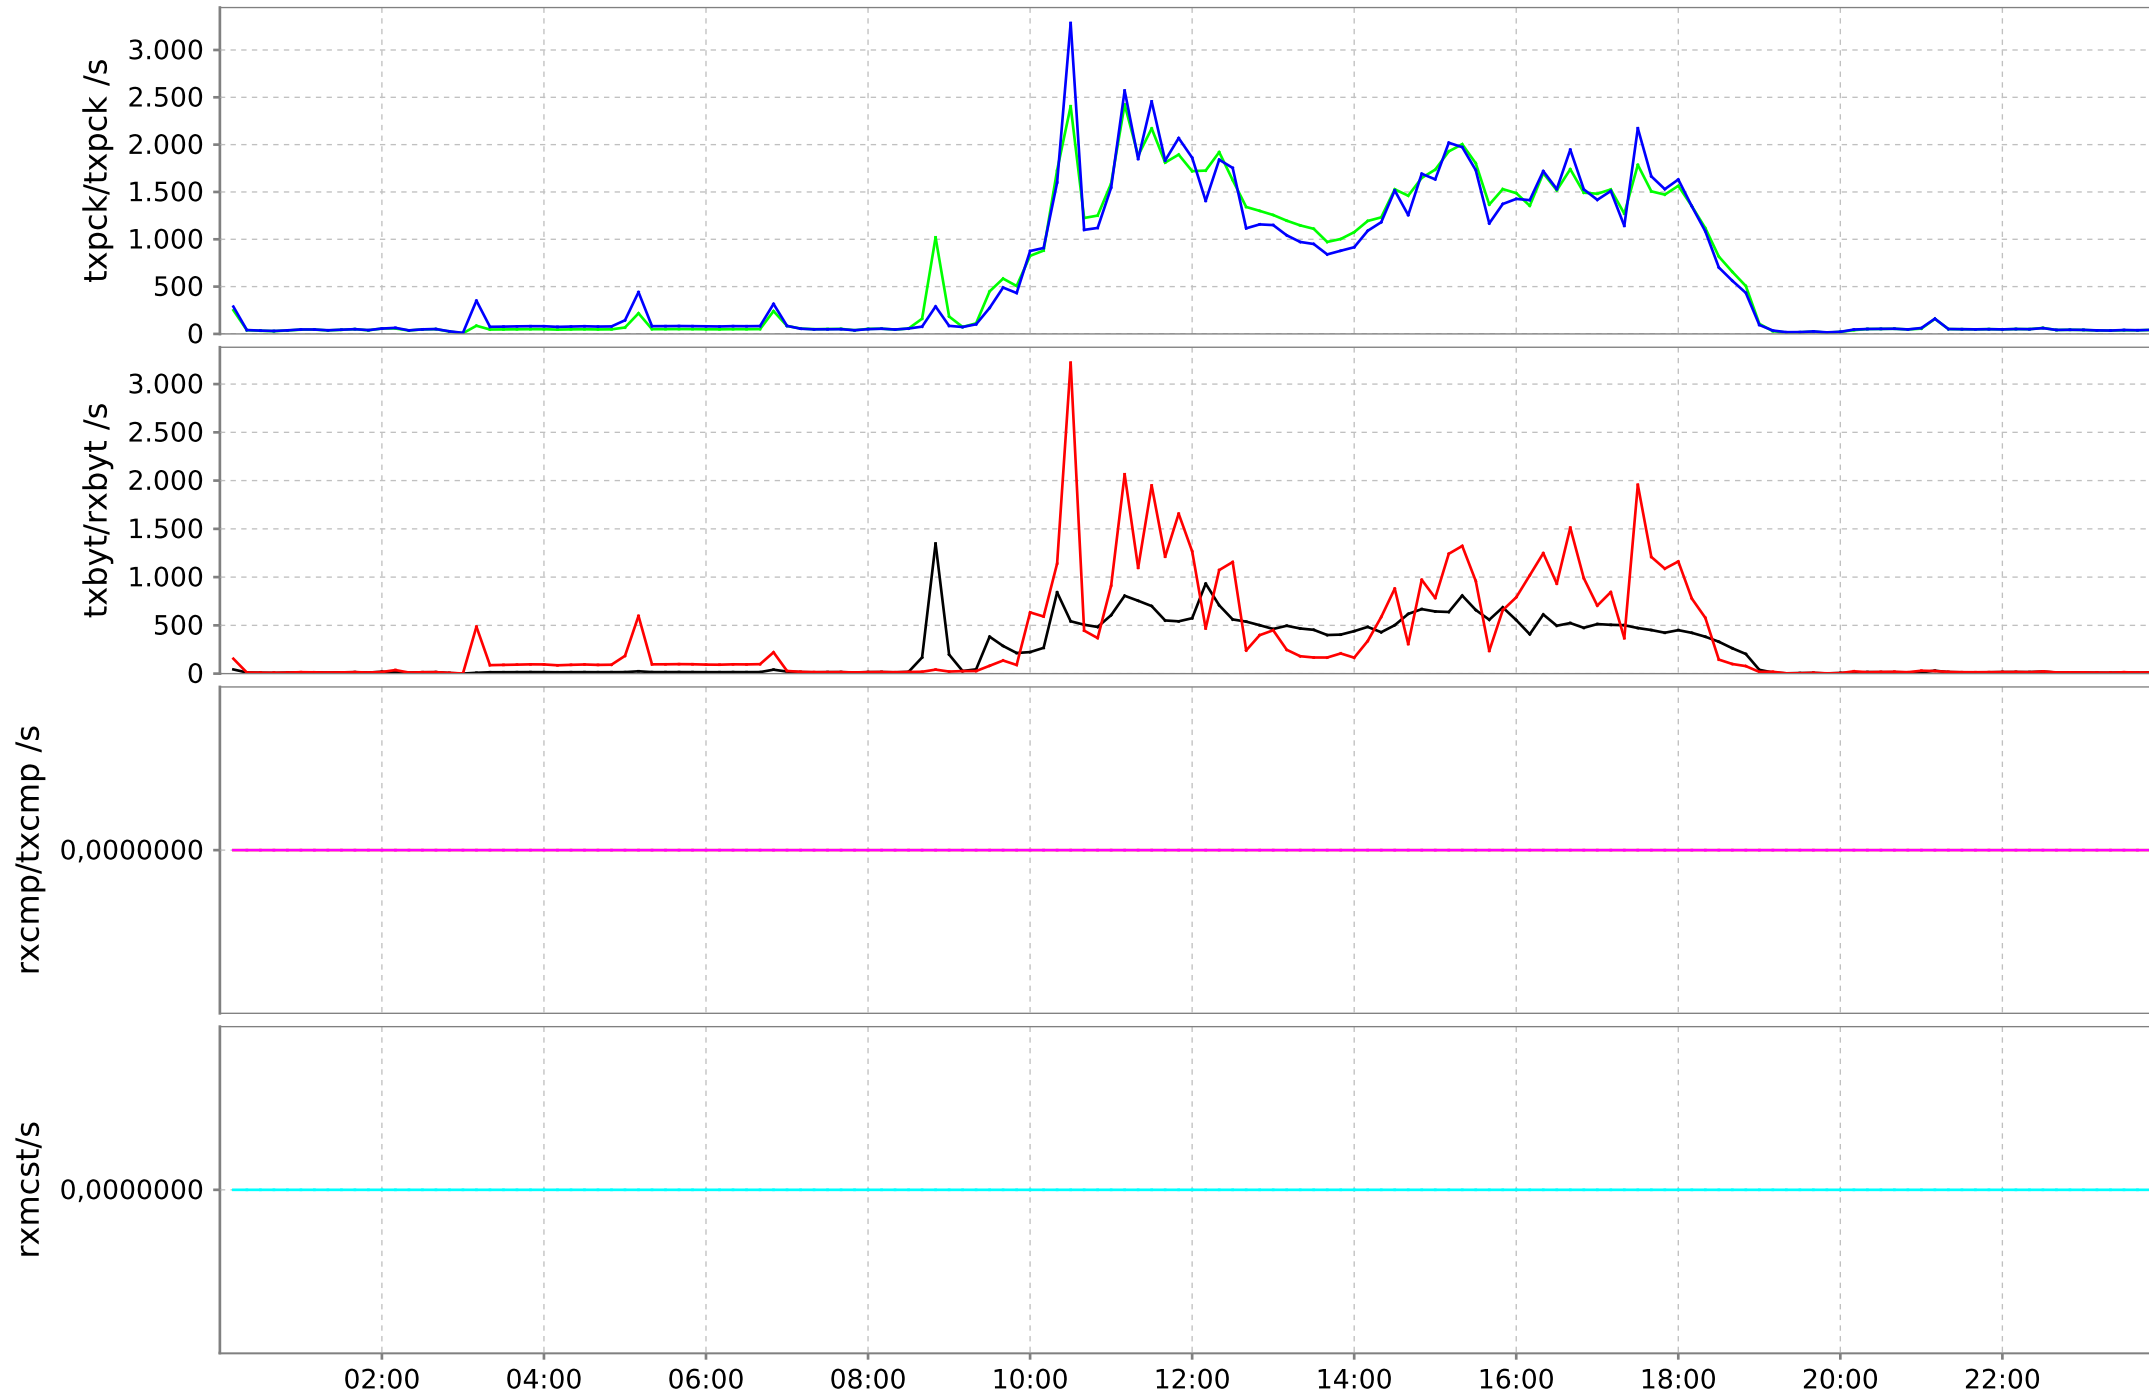

# Interface traffic eth0 for eslprjportal