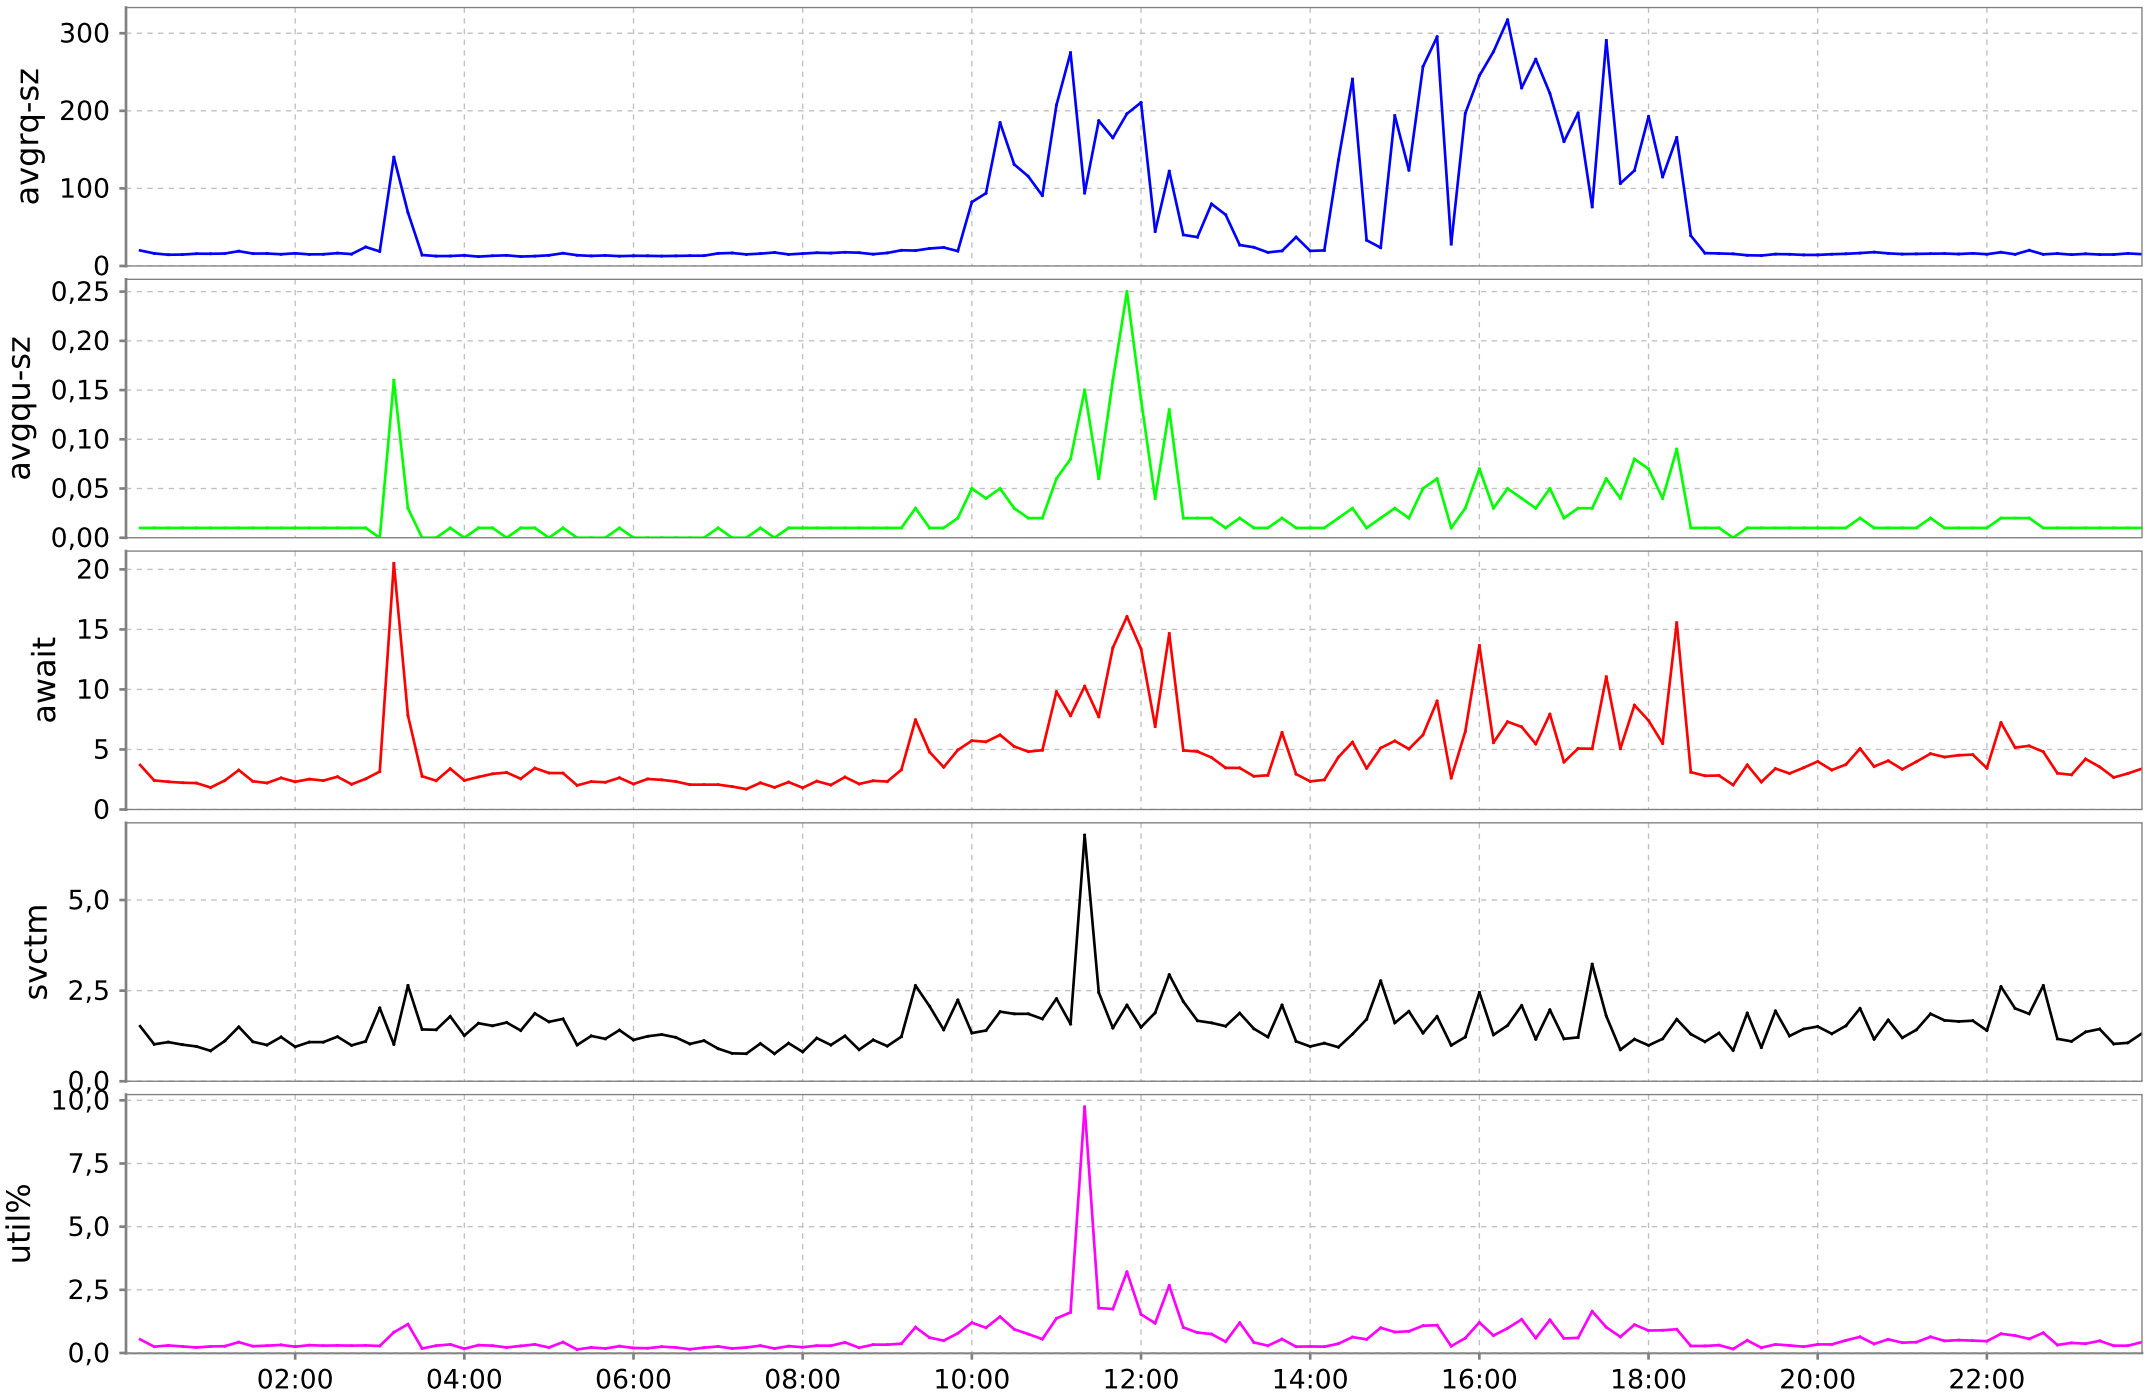

Block Wait dev8-0 for eslrjportal