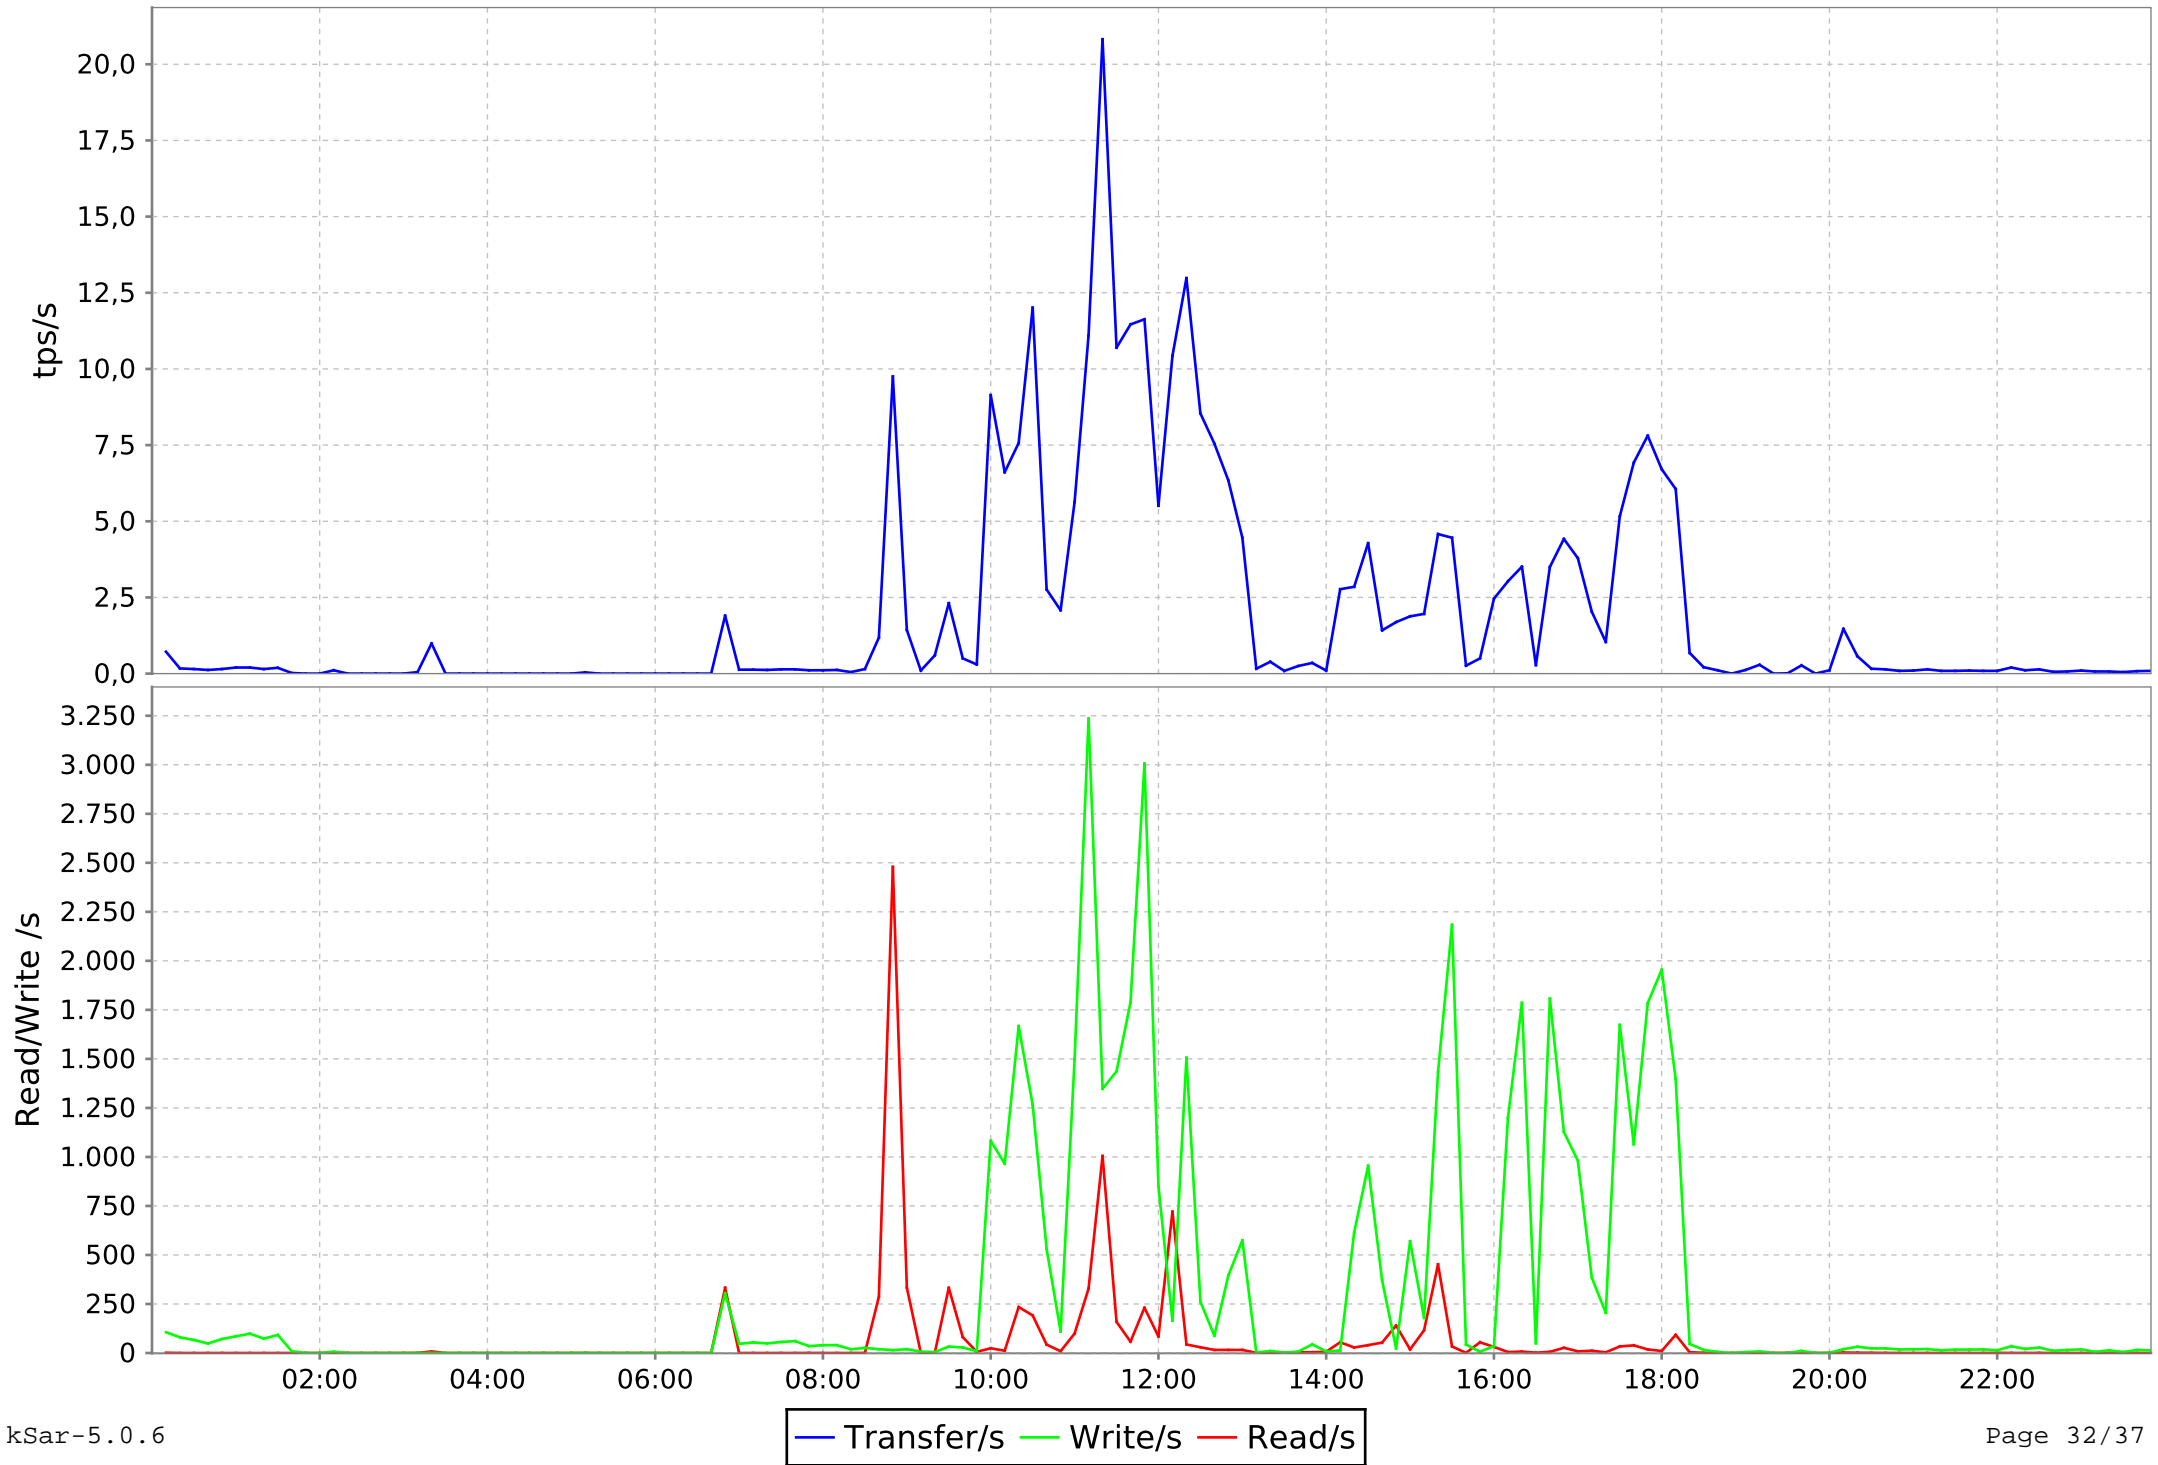

Block Transfer dev8-48 for eslrportal