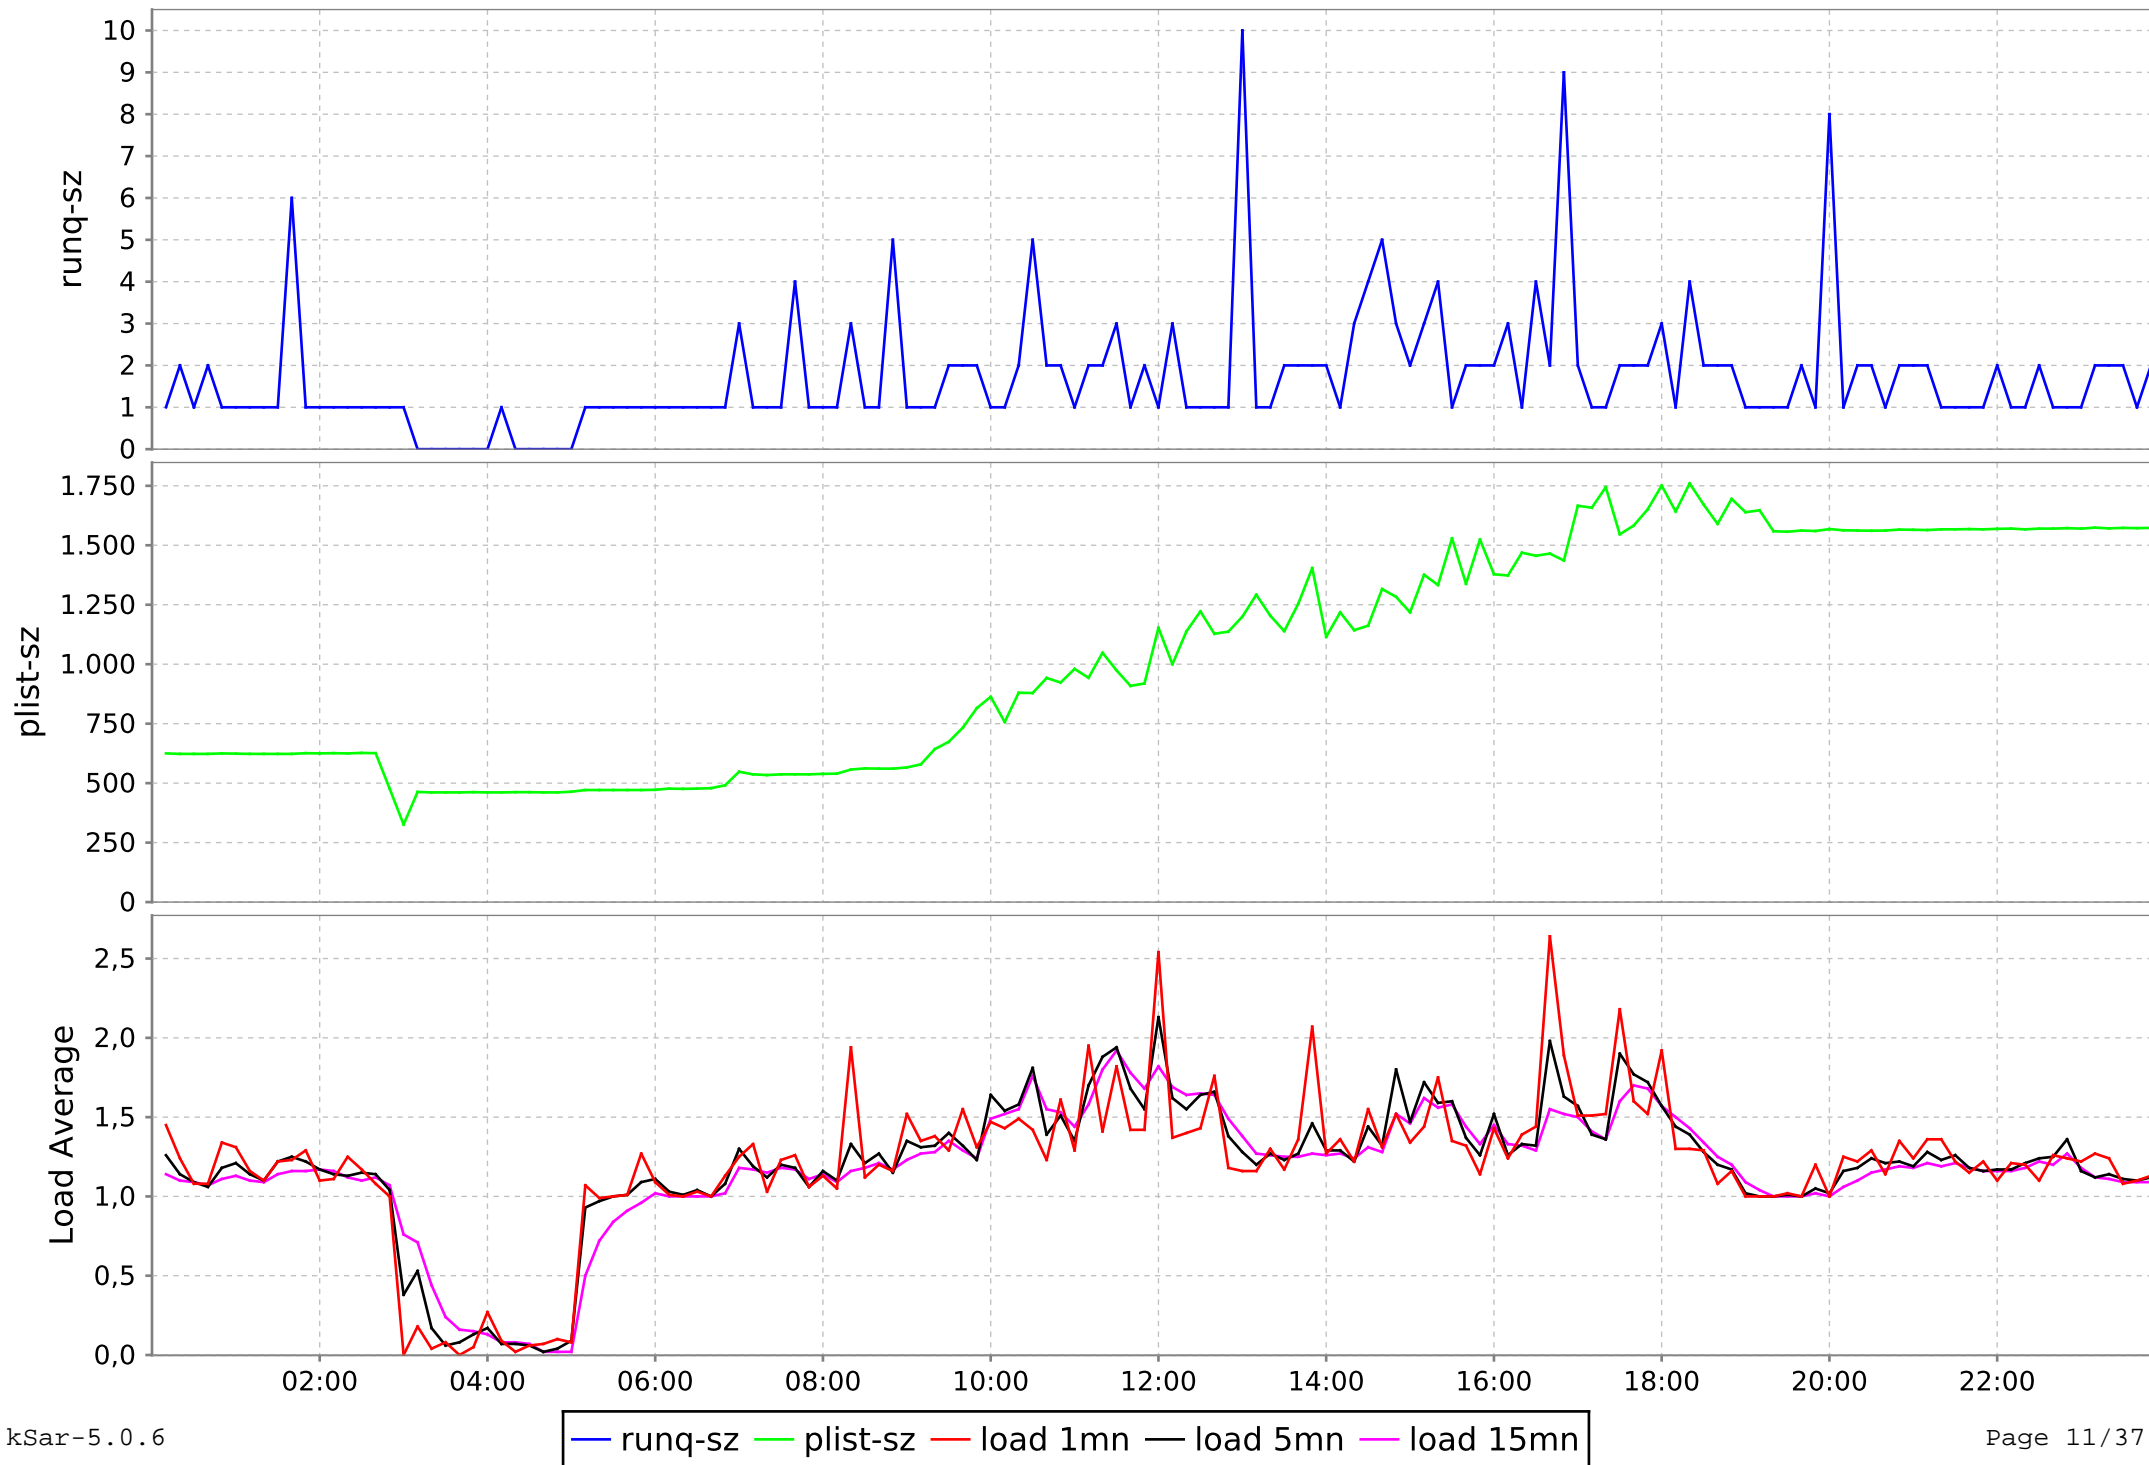

Load for eslrportal