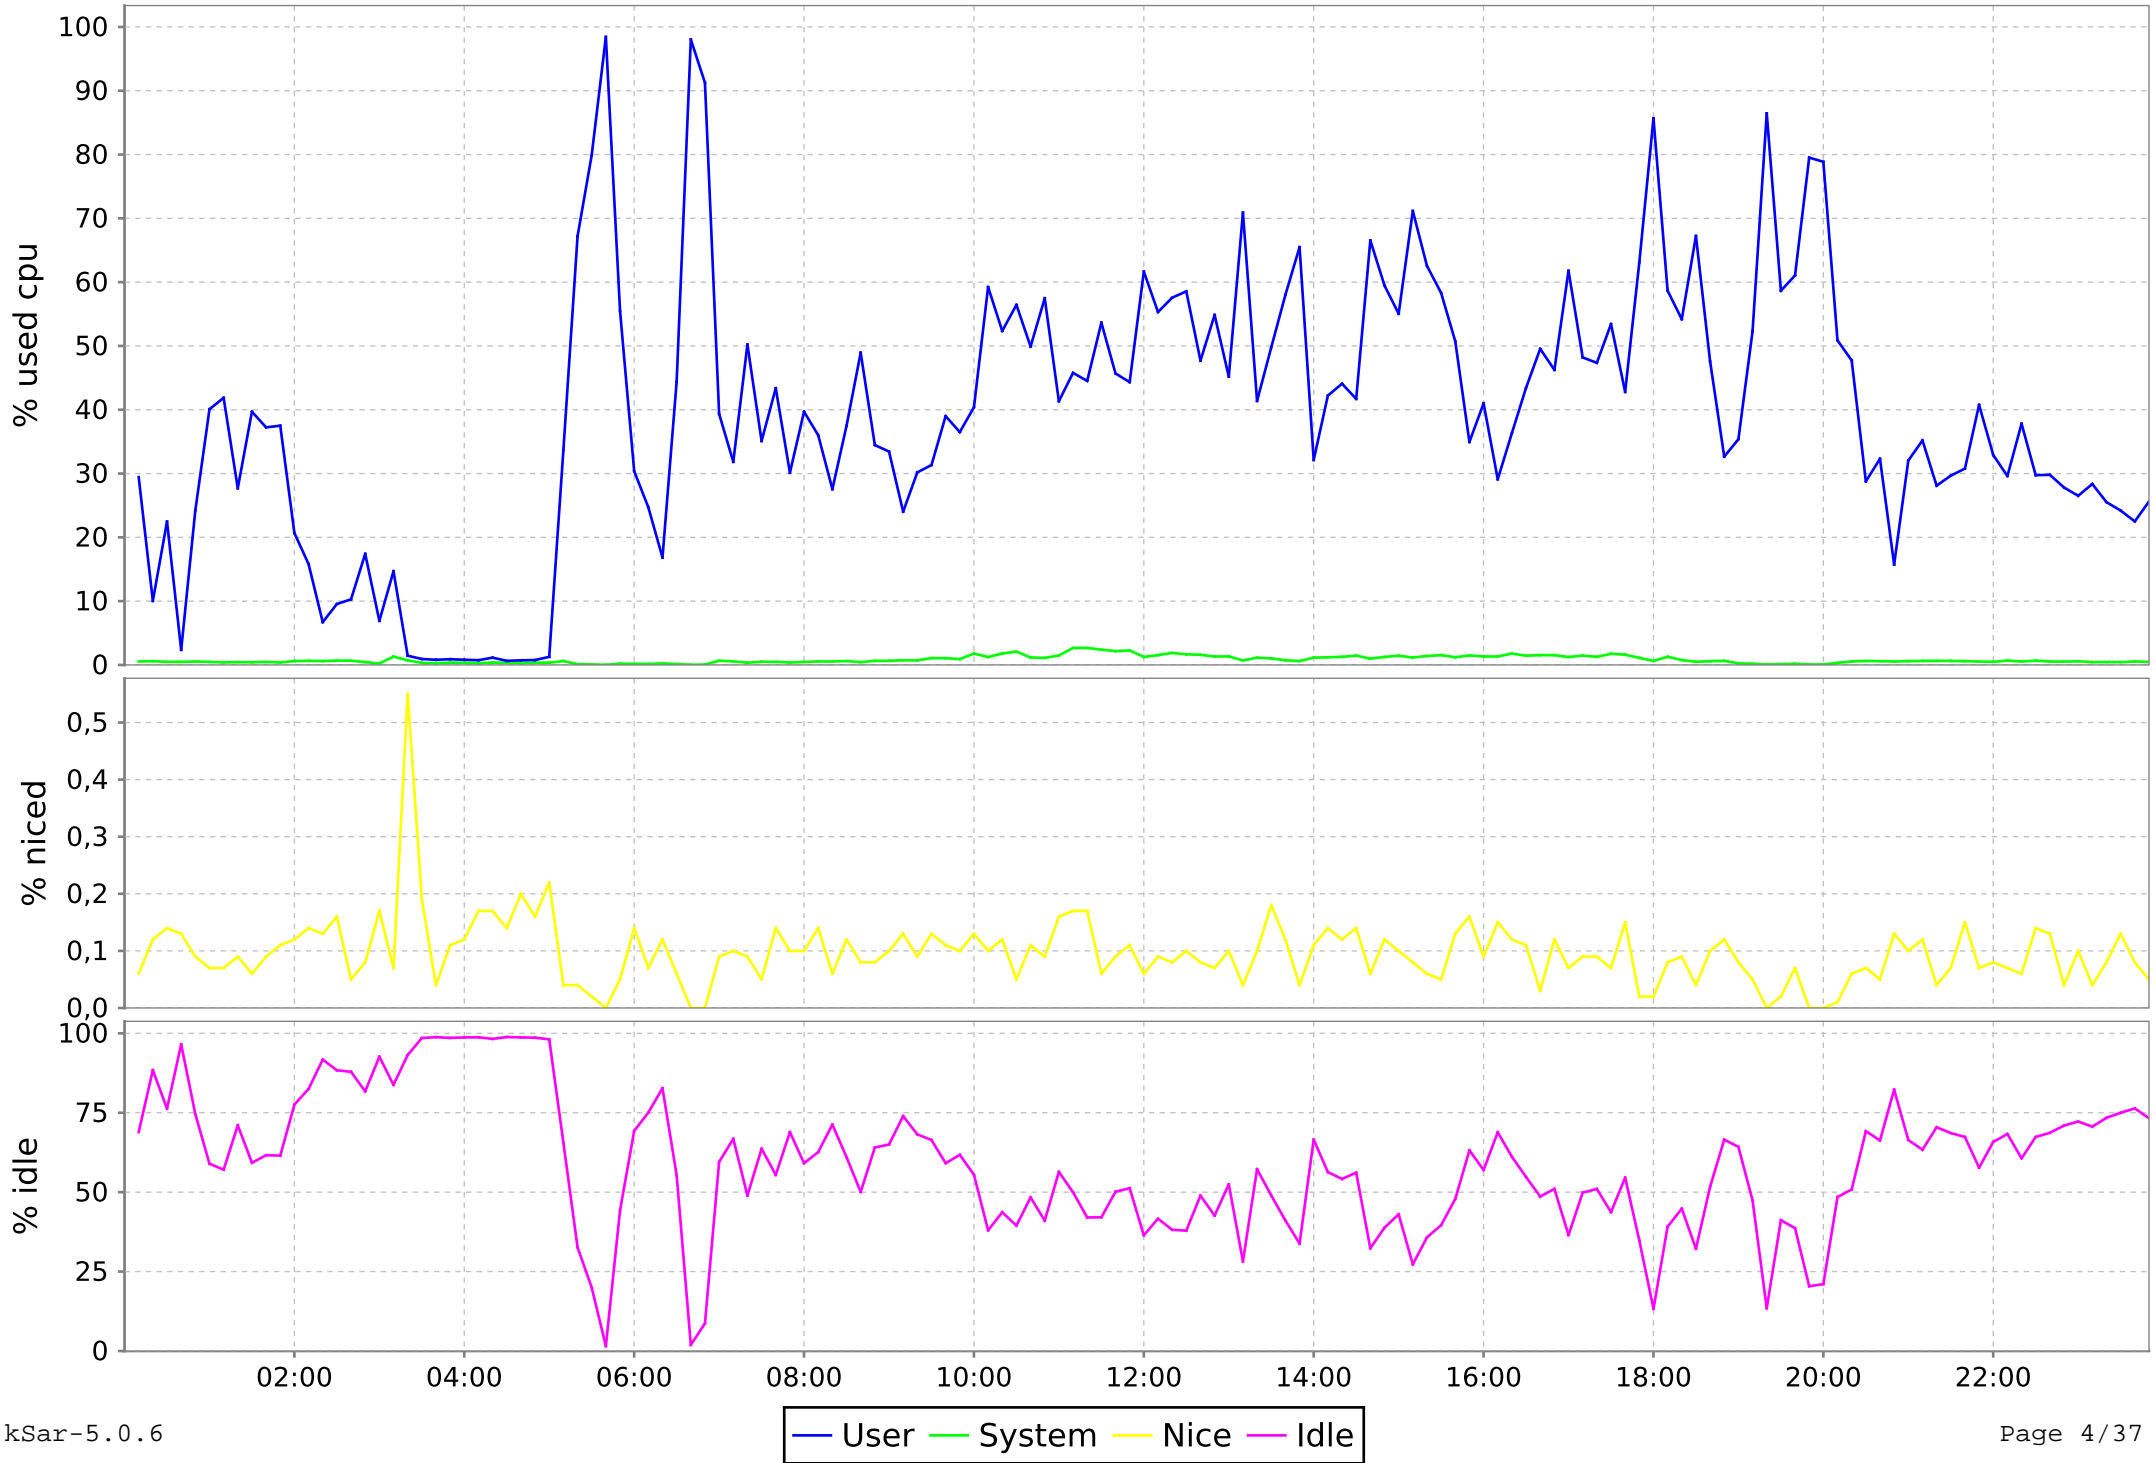

CPU 2 for eslprjportal