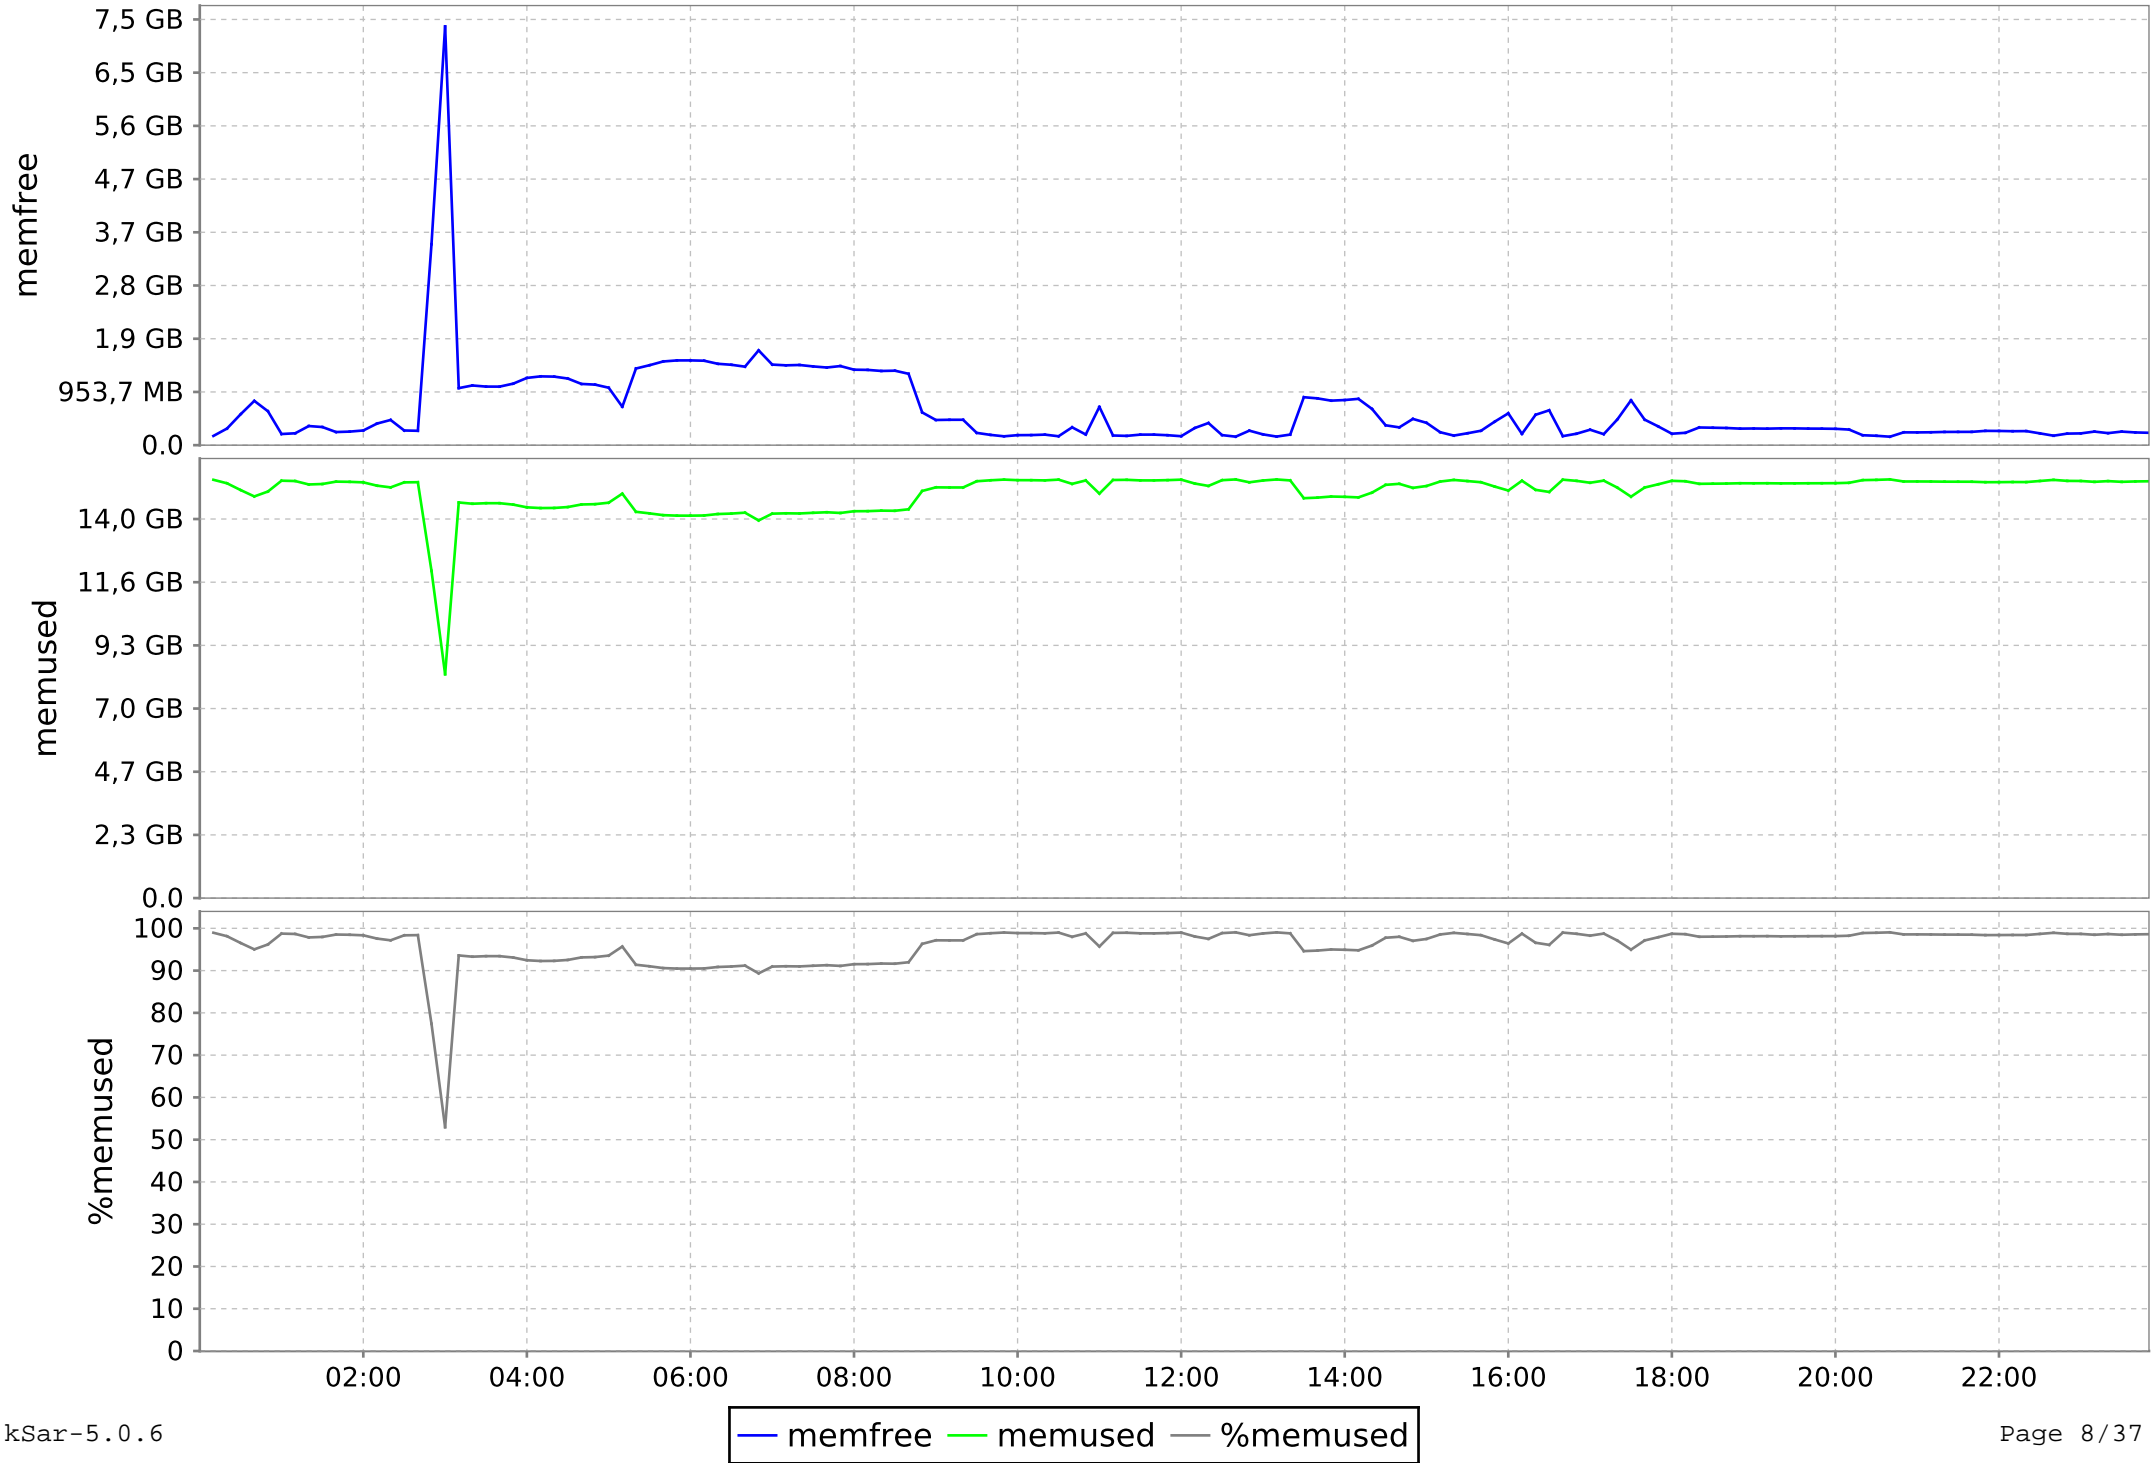

Memory Usage for eslprjportal