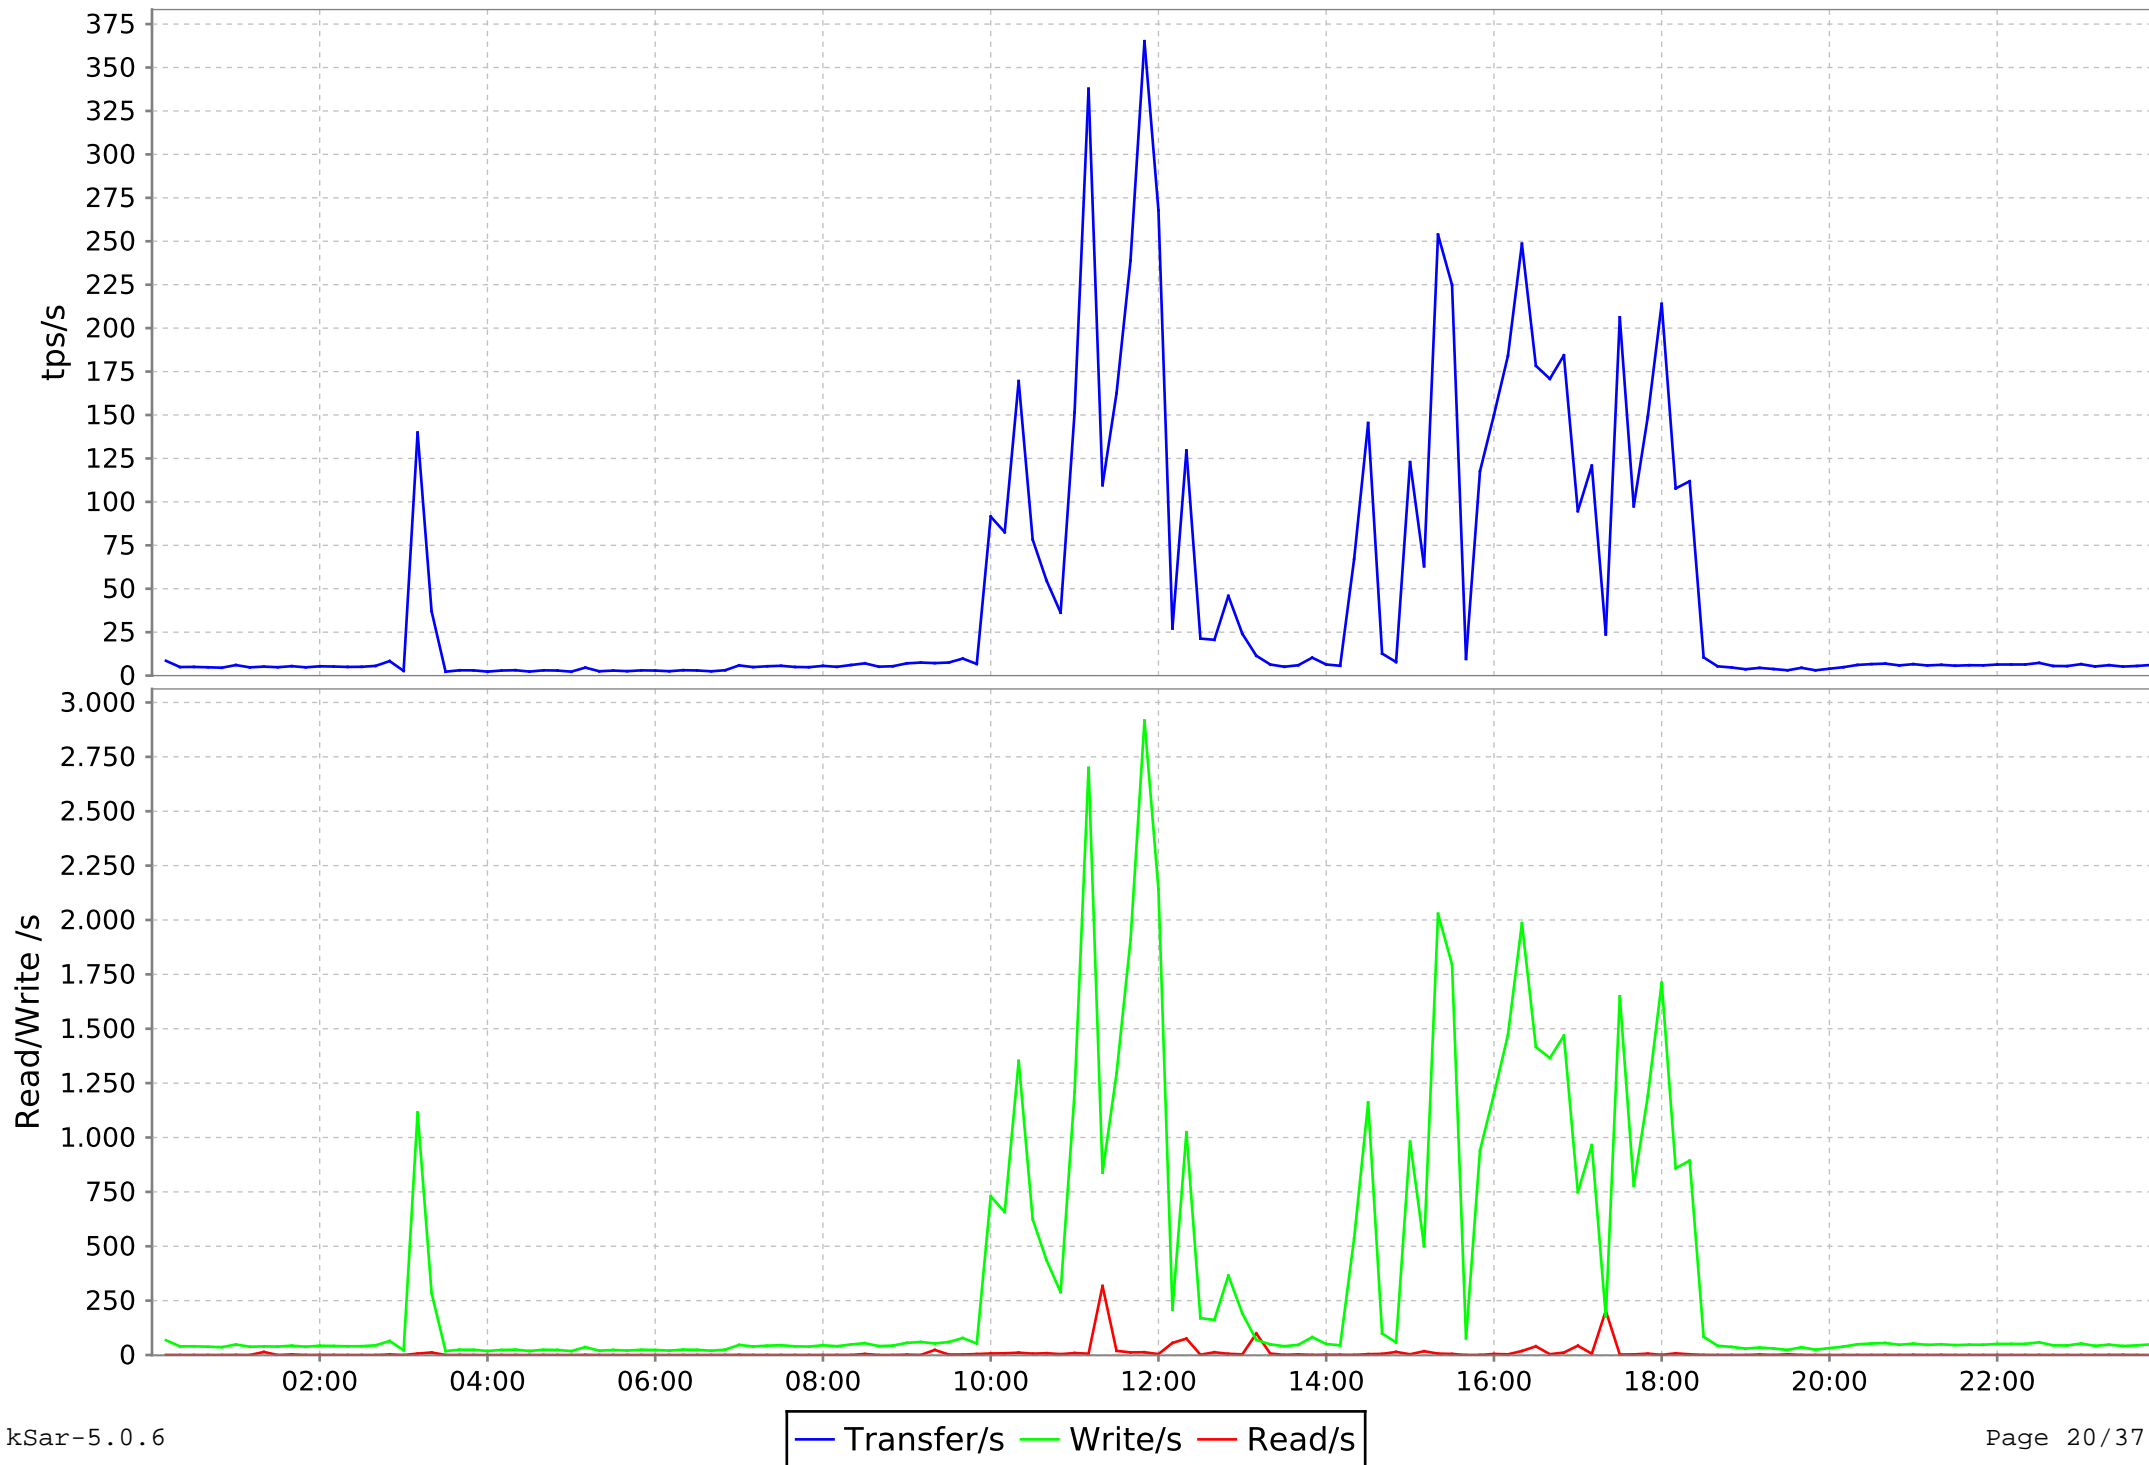

Block Transfer dev253-0 for eslprjportal