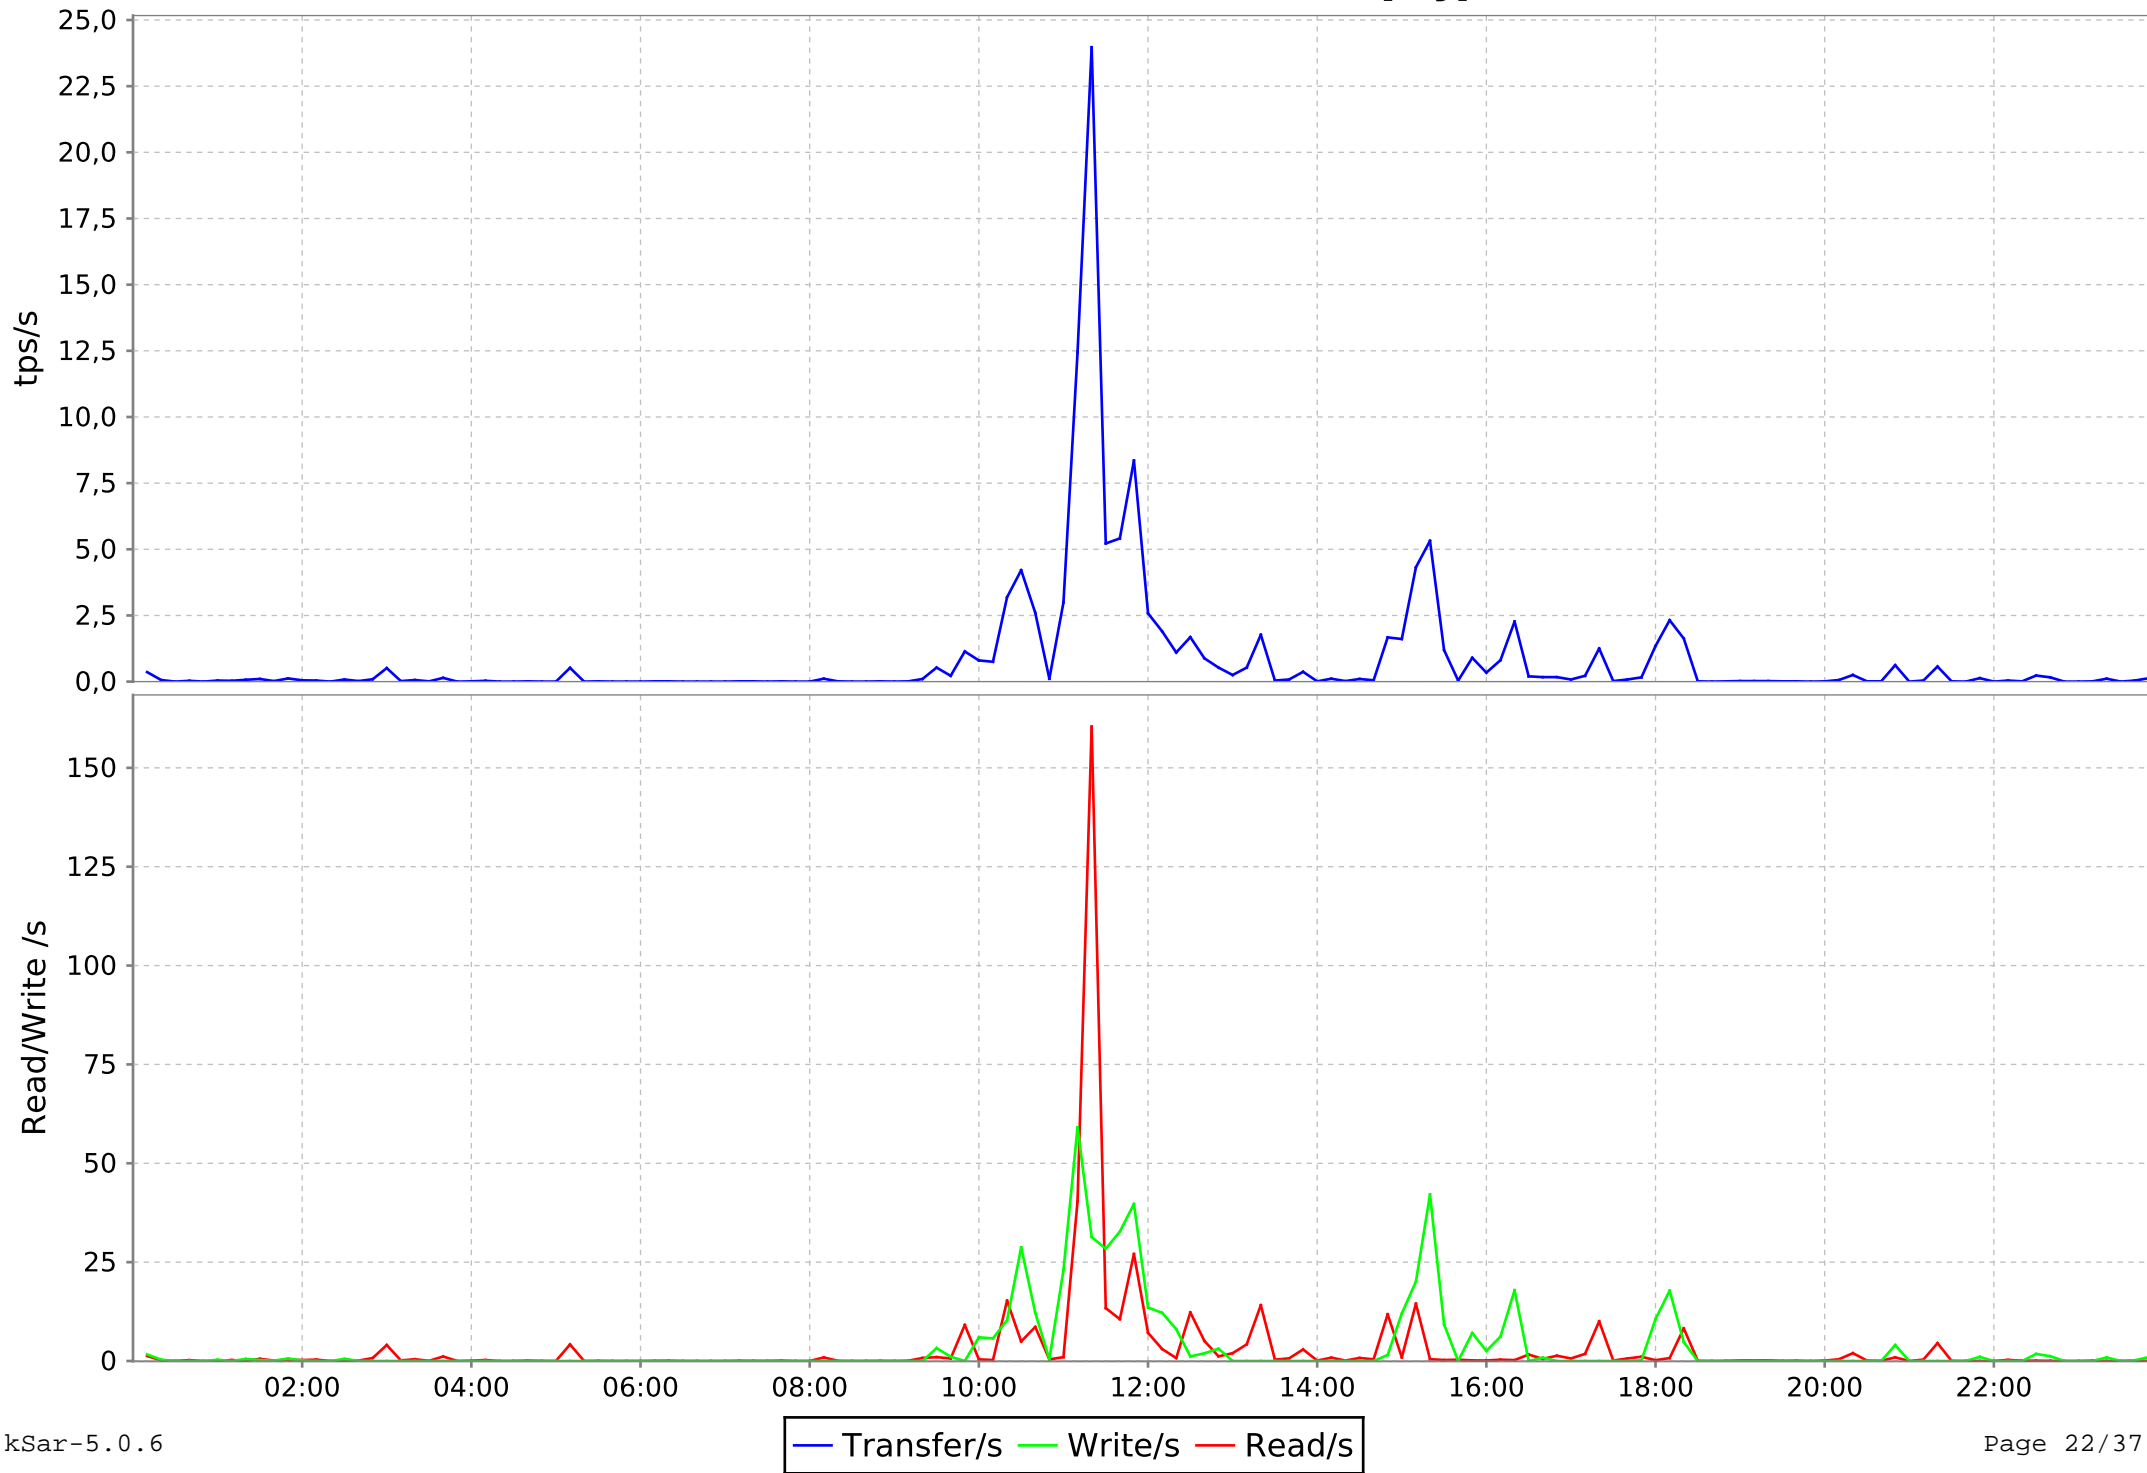

Block Transfer dev253-1 for eslprjportal