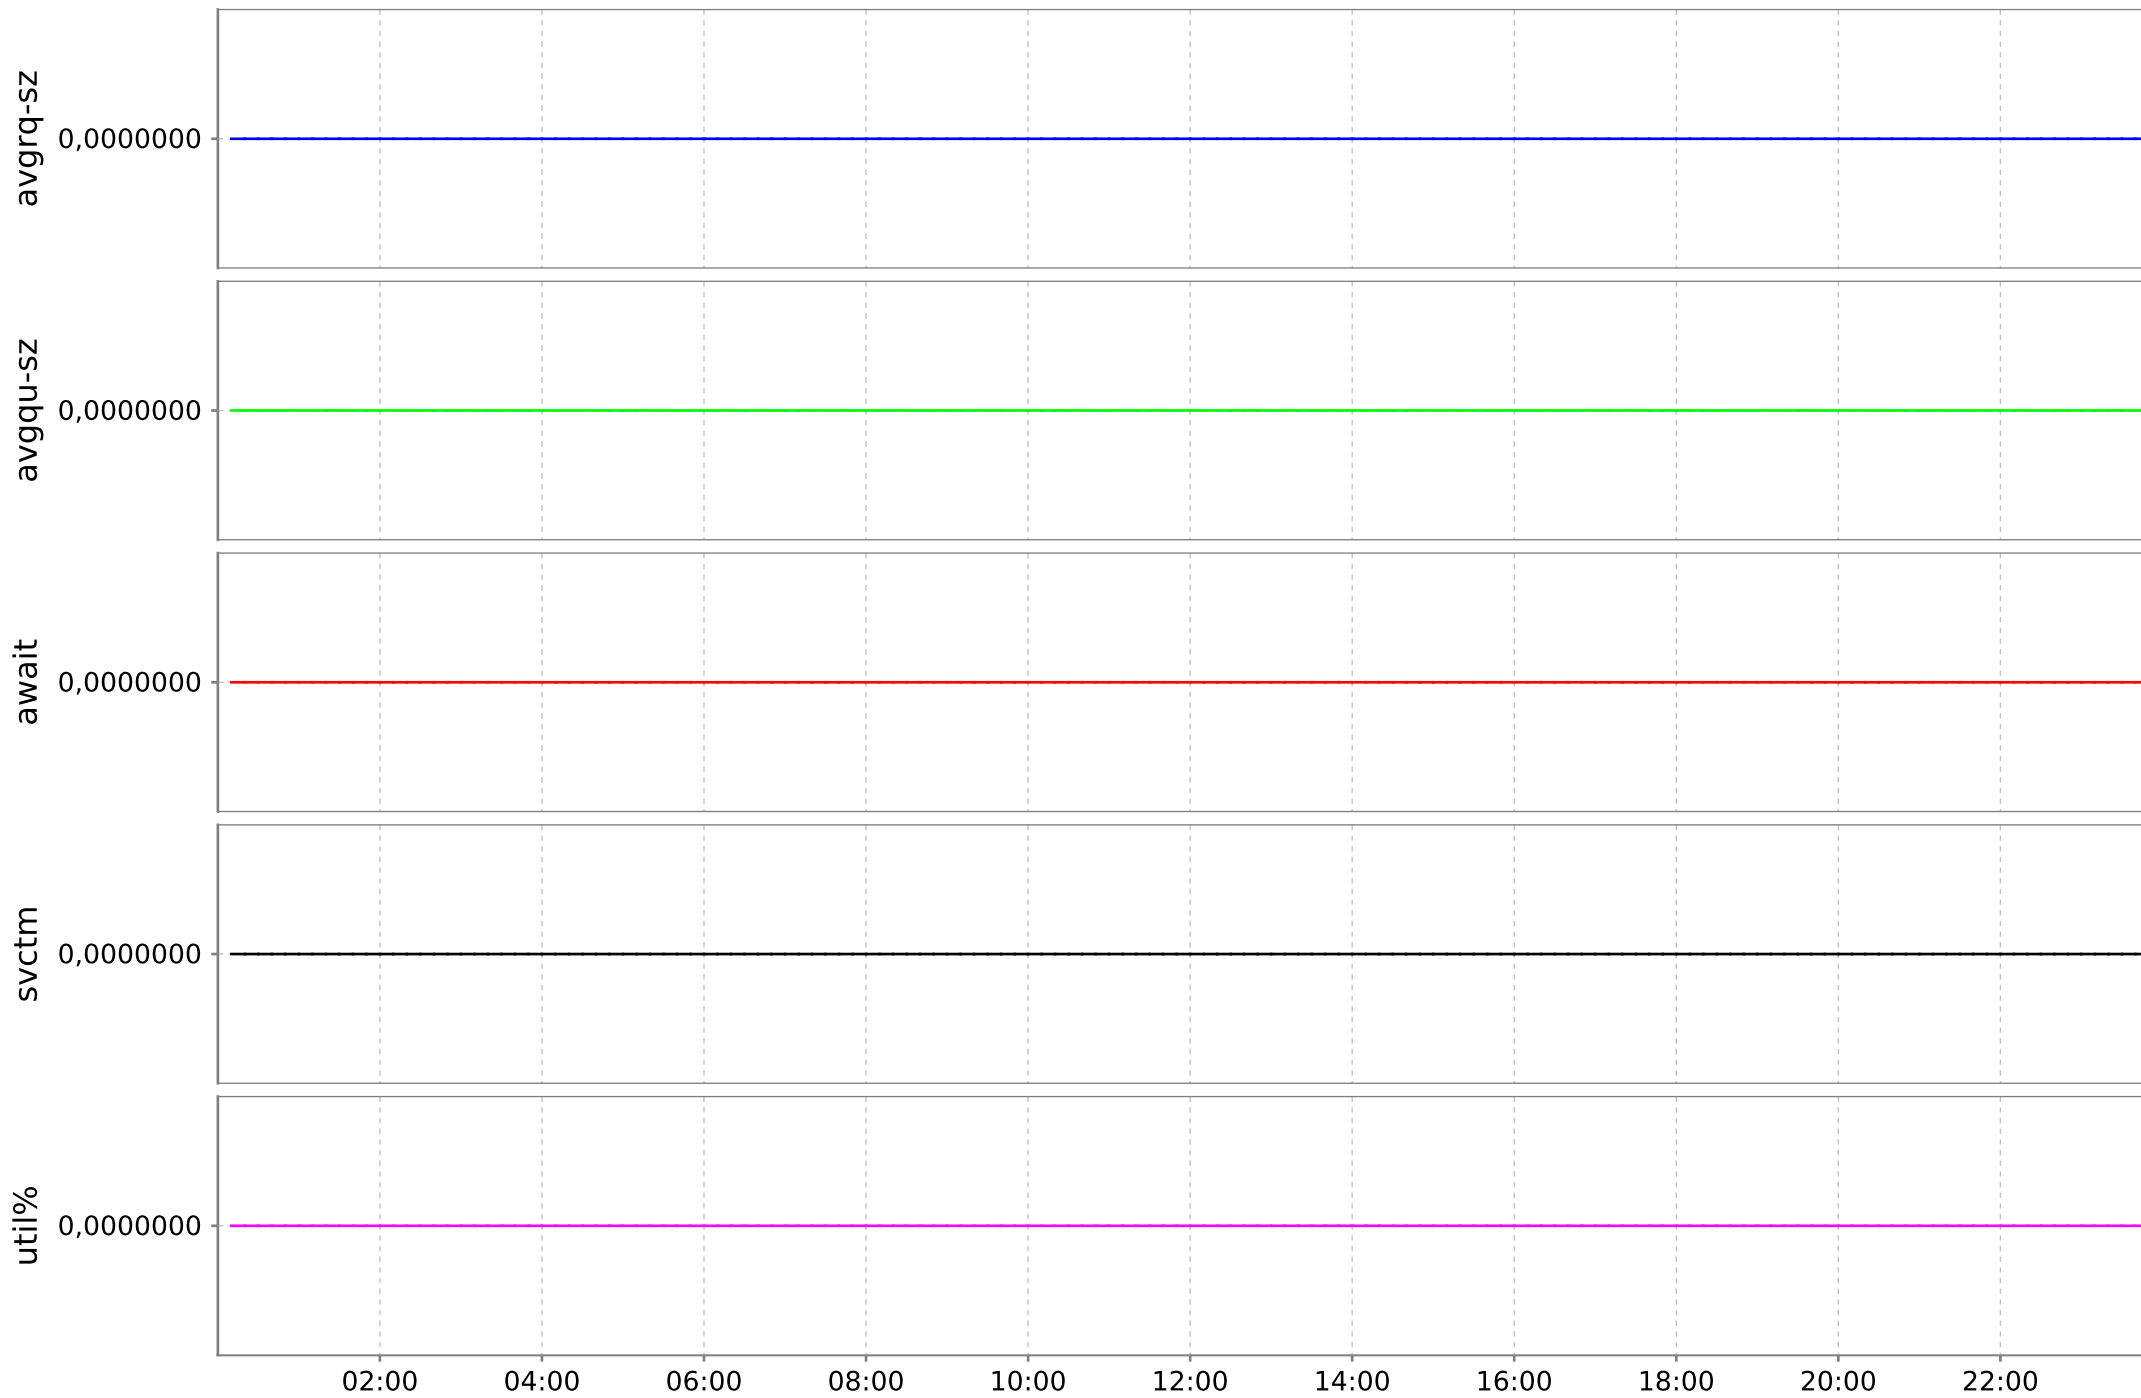

Block Wait dev8-32 for eslrjportal