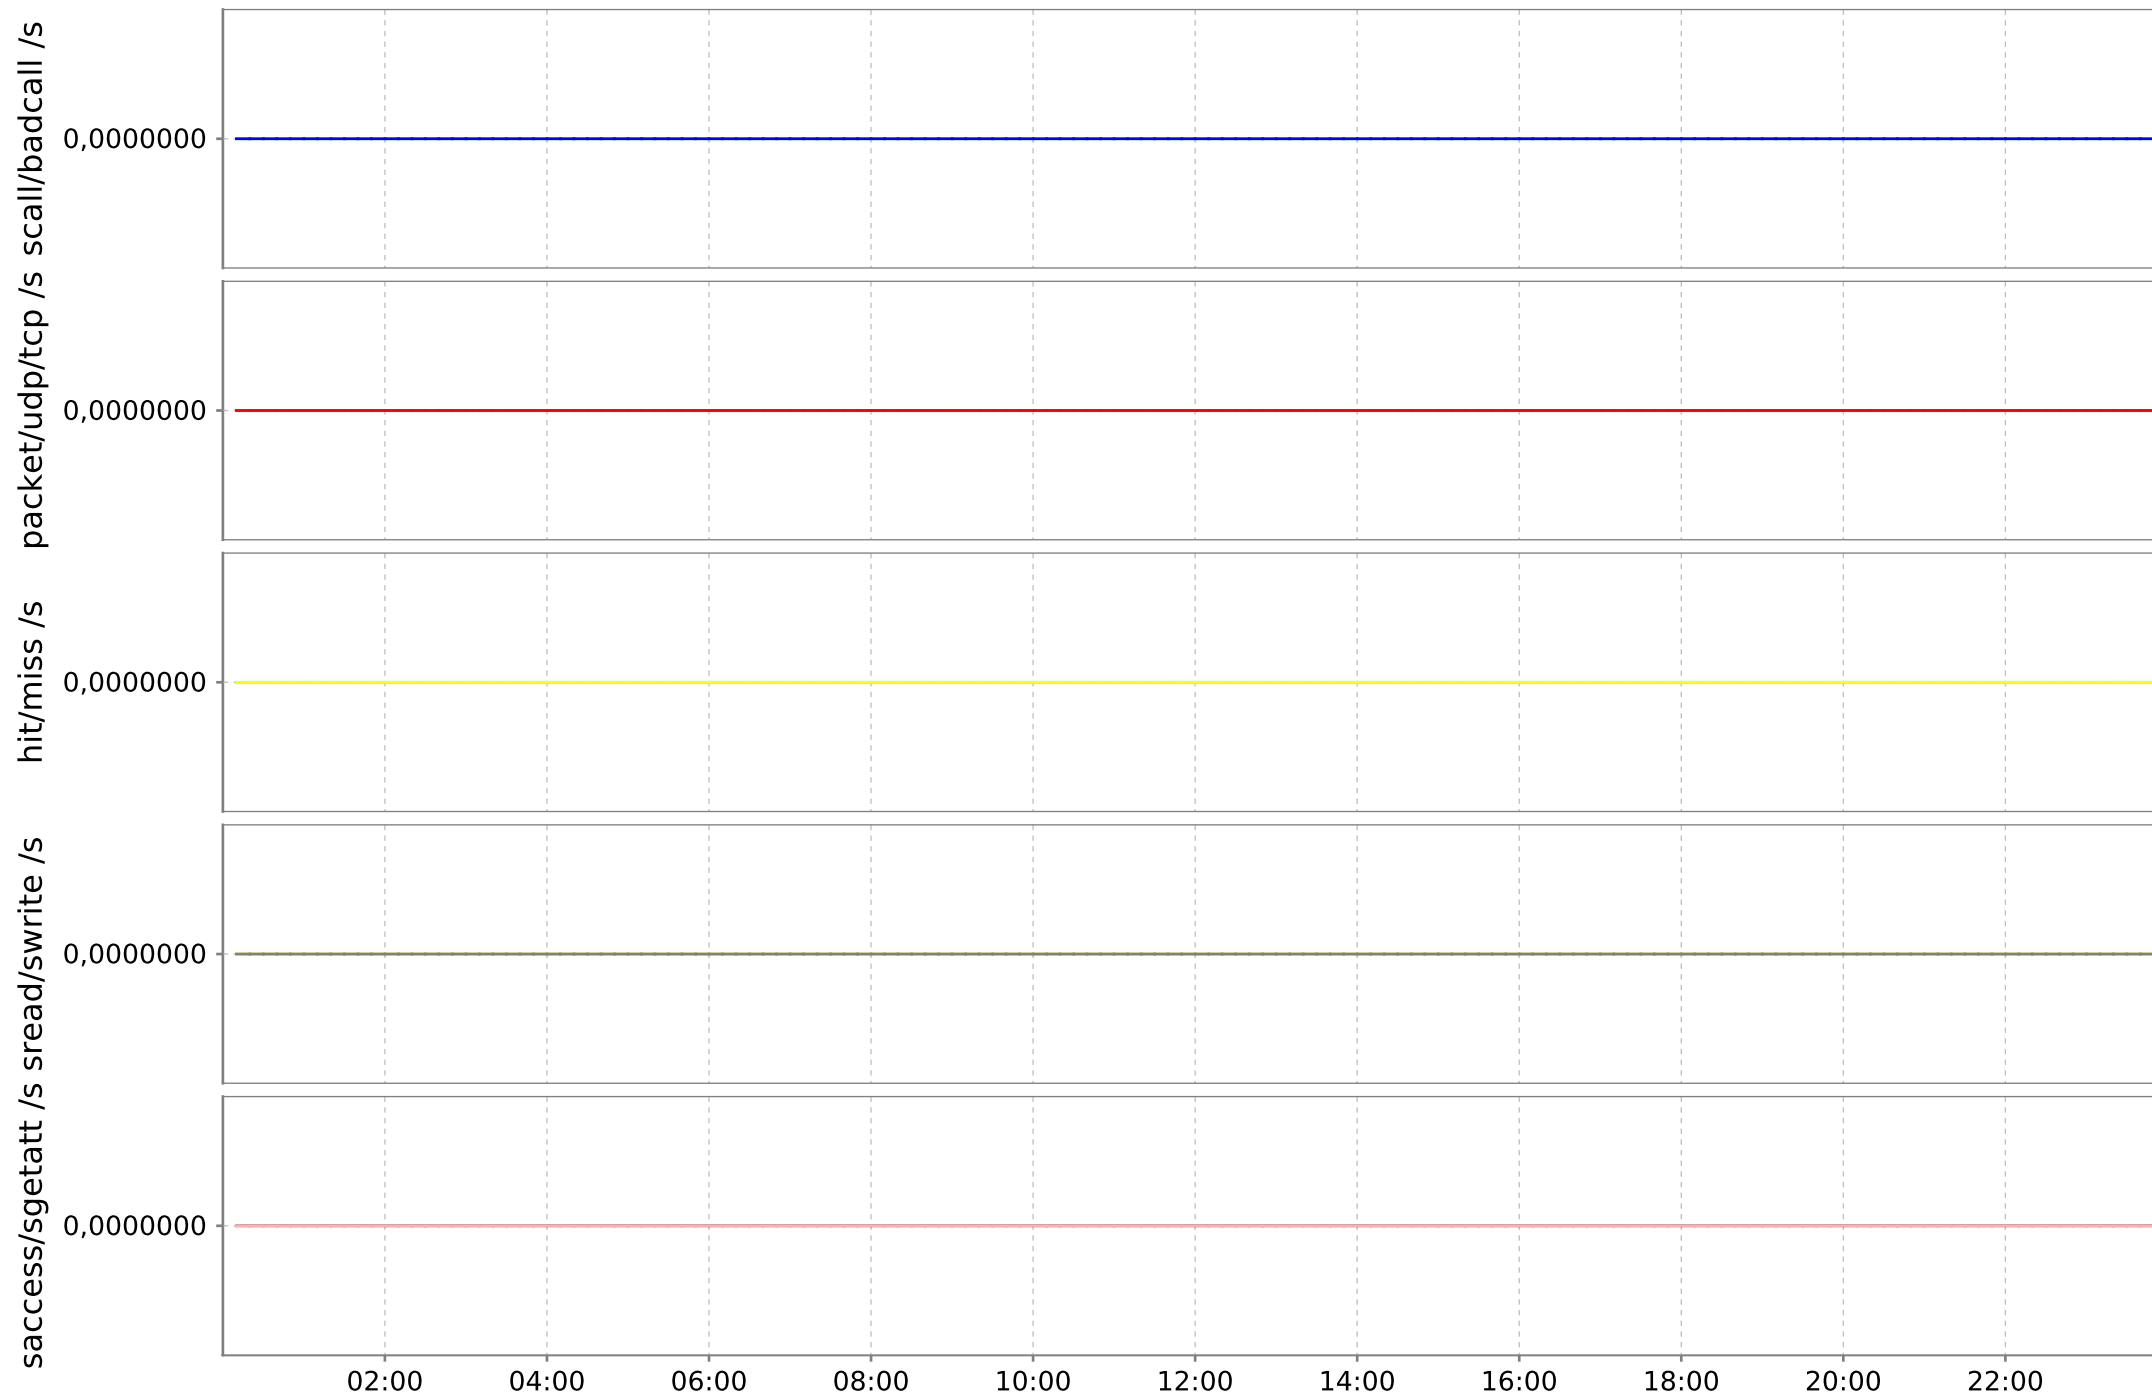

NFS Server for eslprjportal