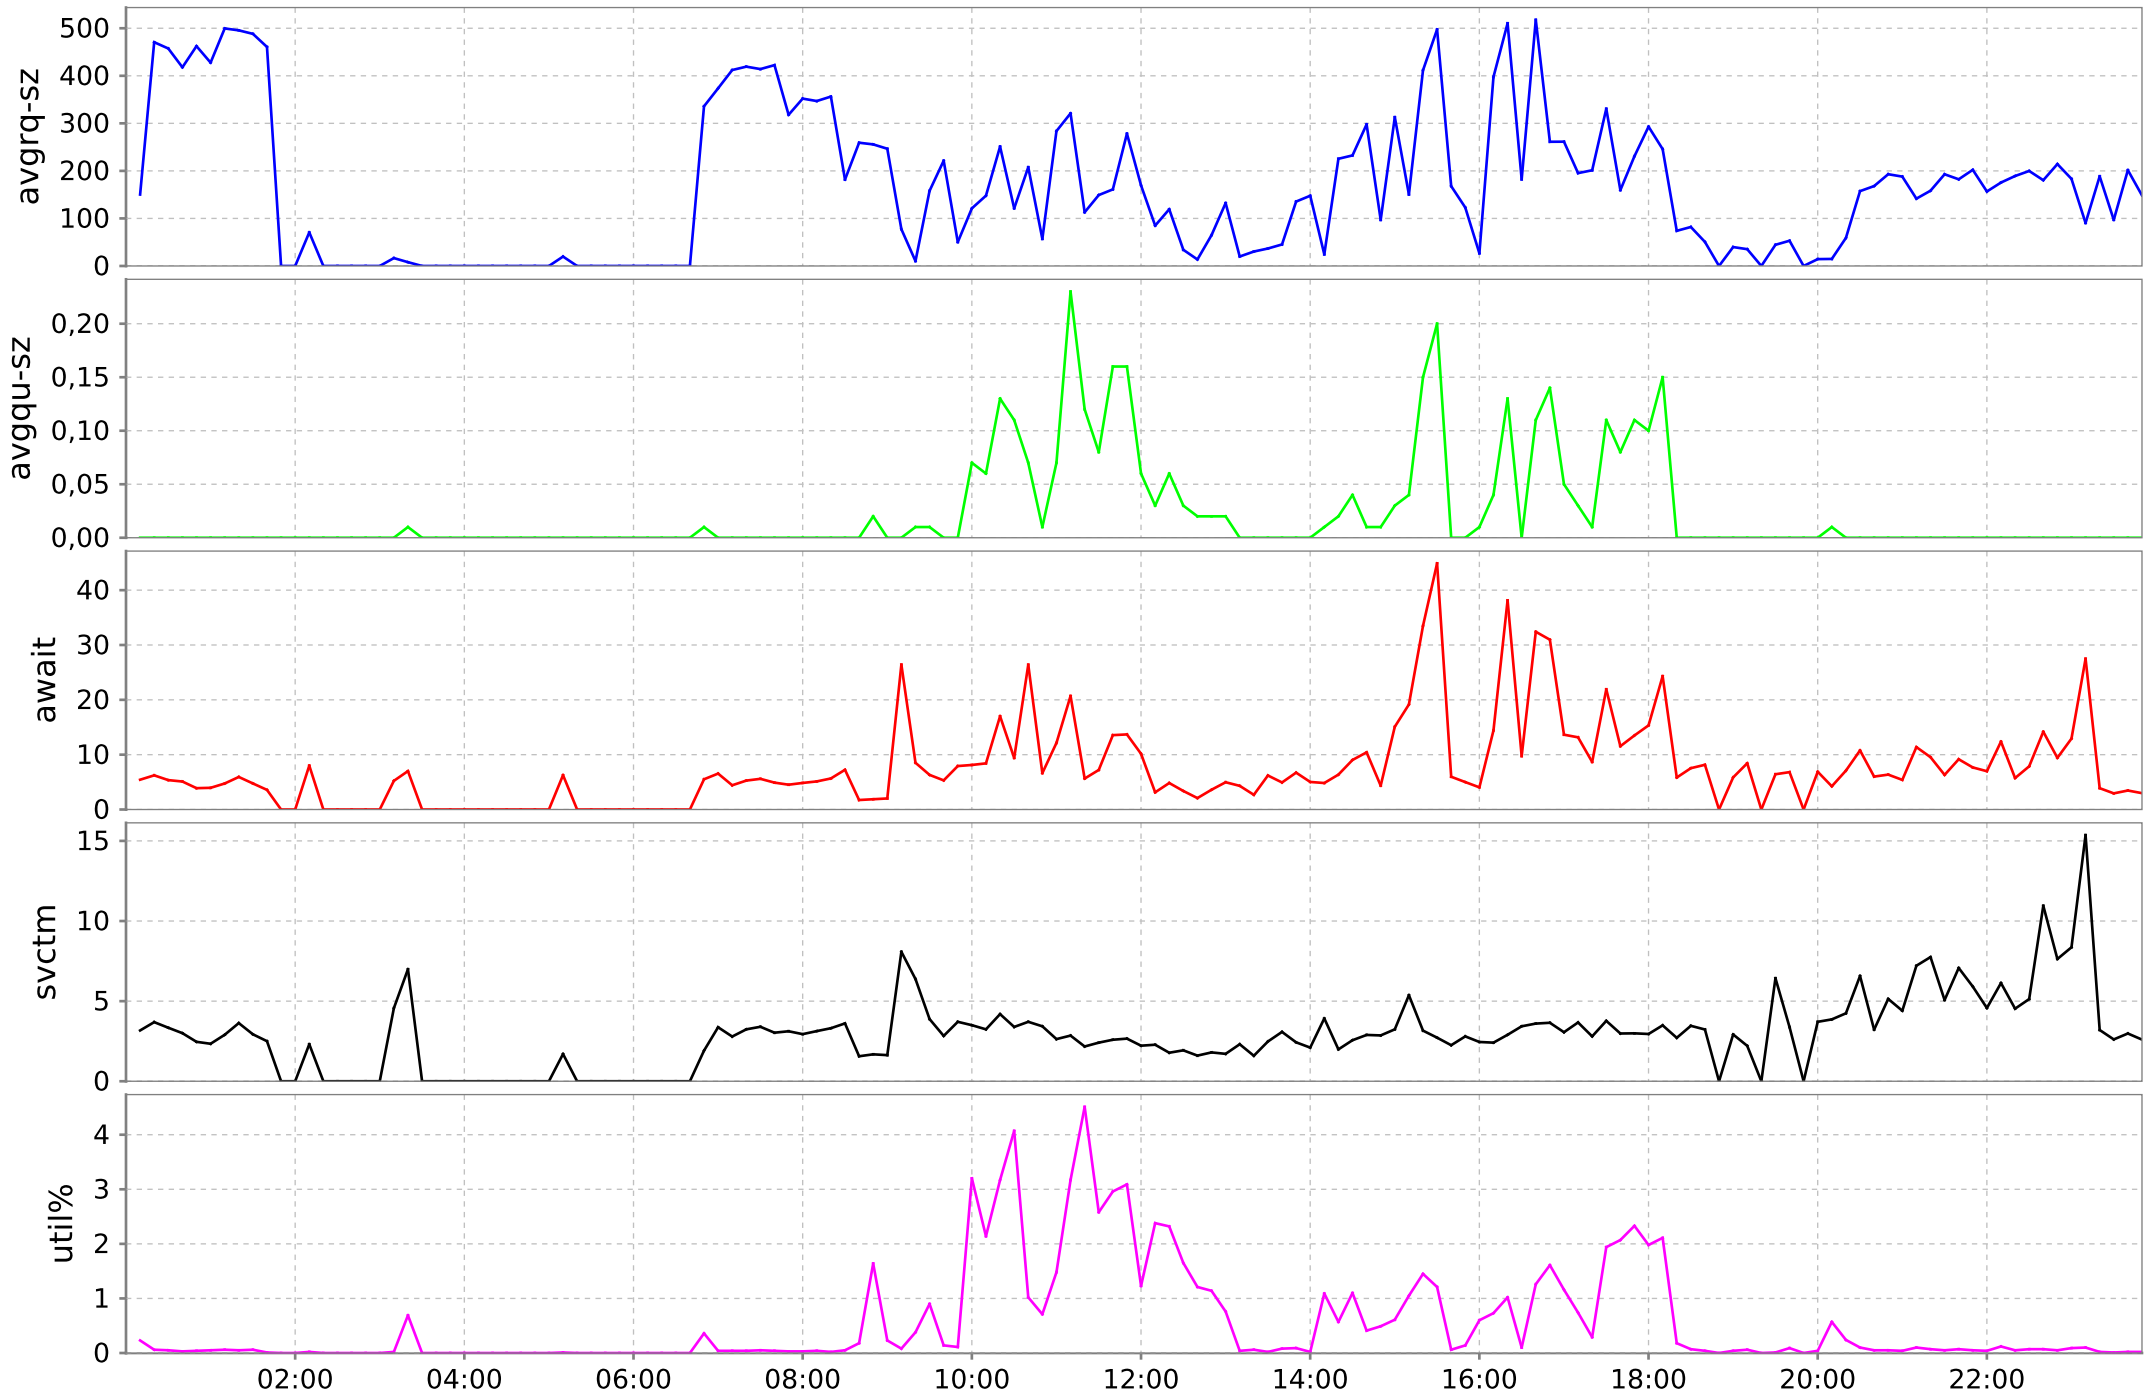

Block Wait dev8-48 for eslprjportal