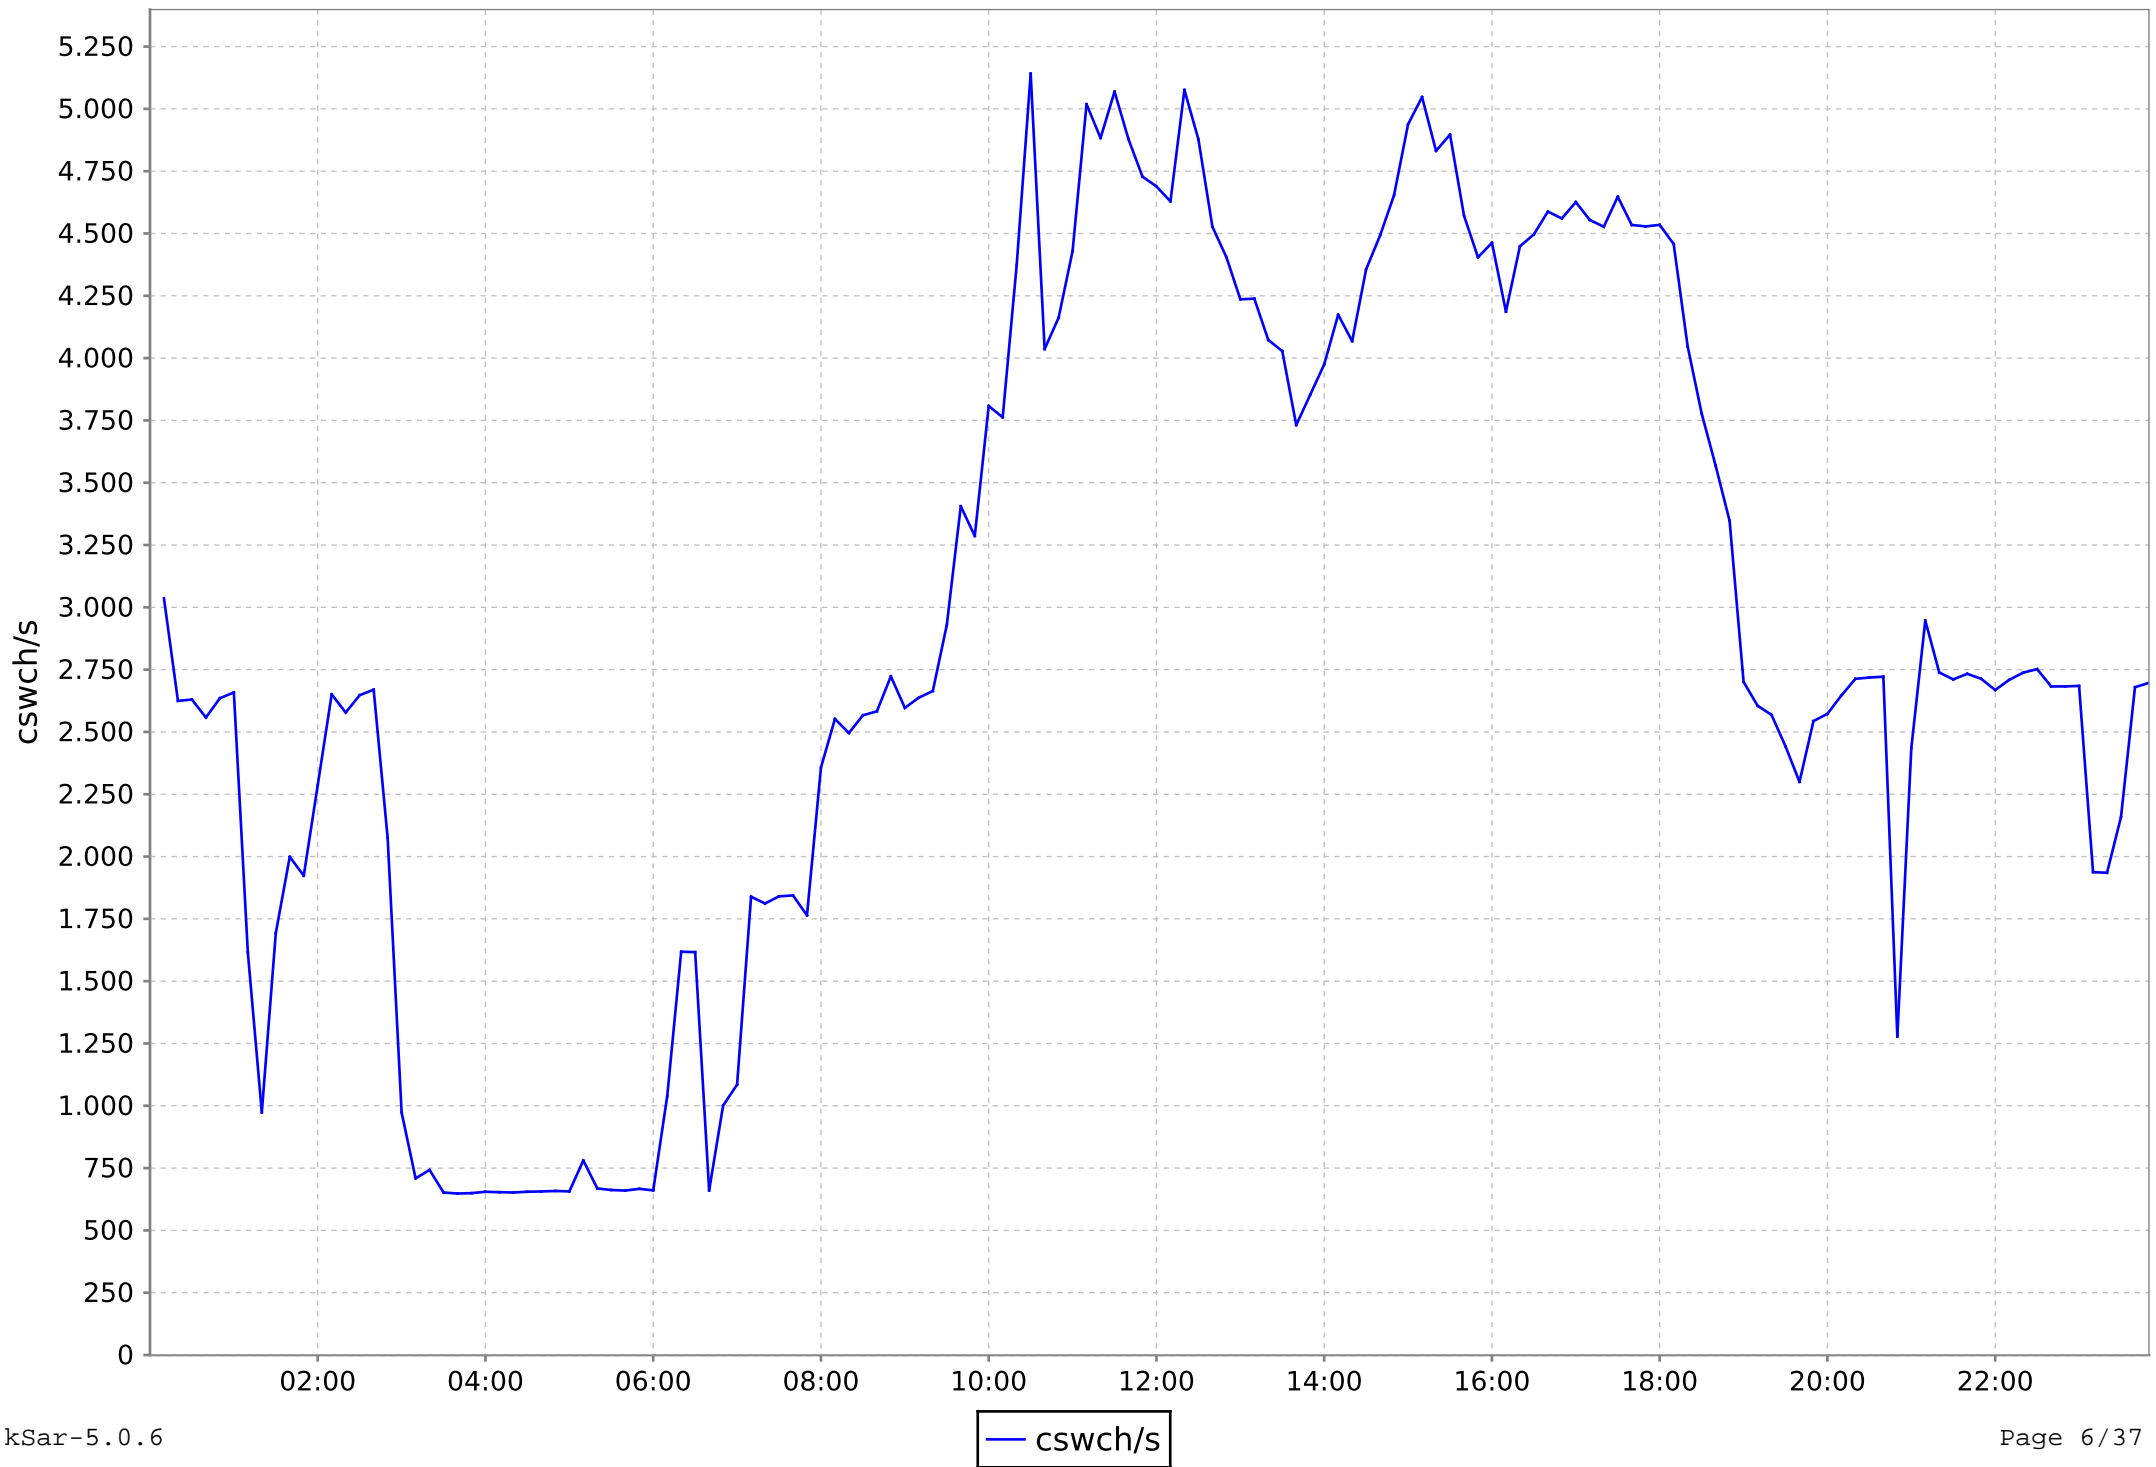

Contexts for eslrjportal