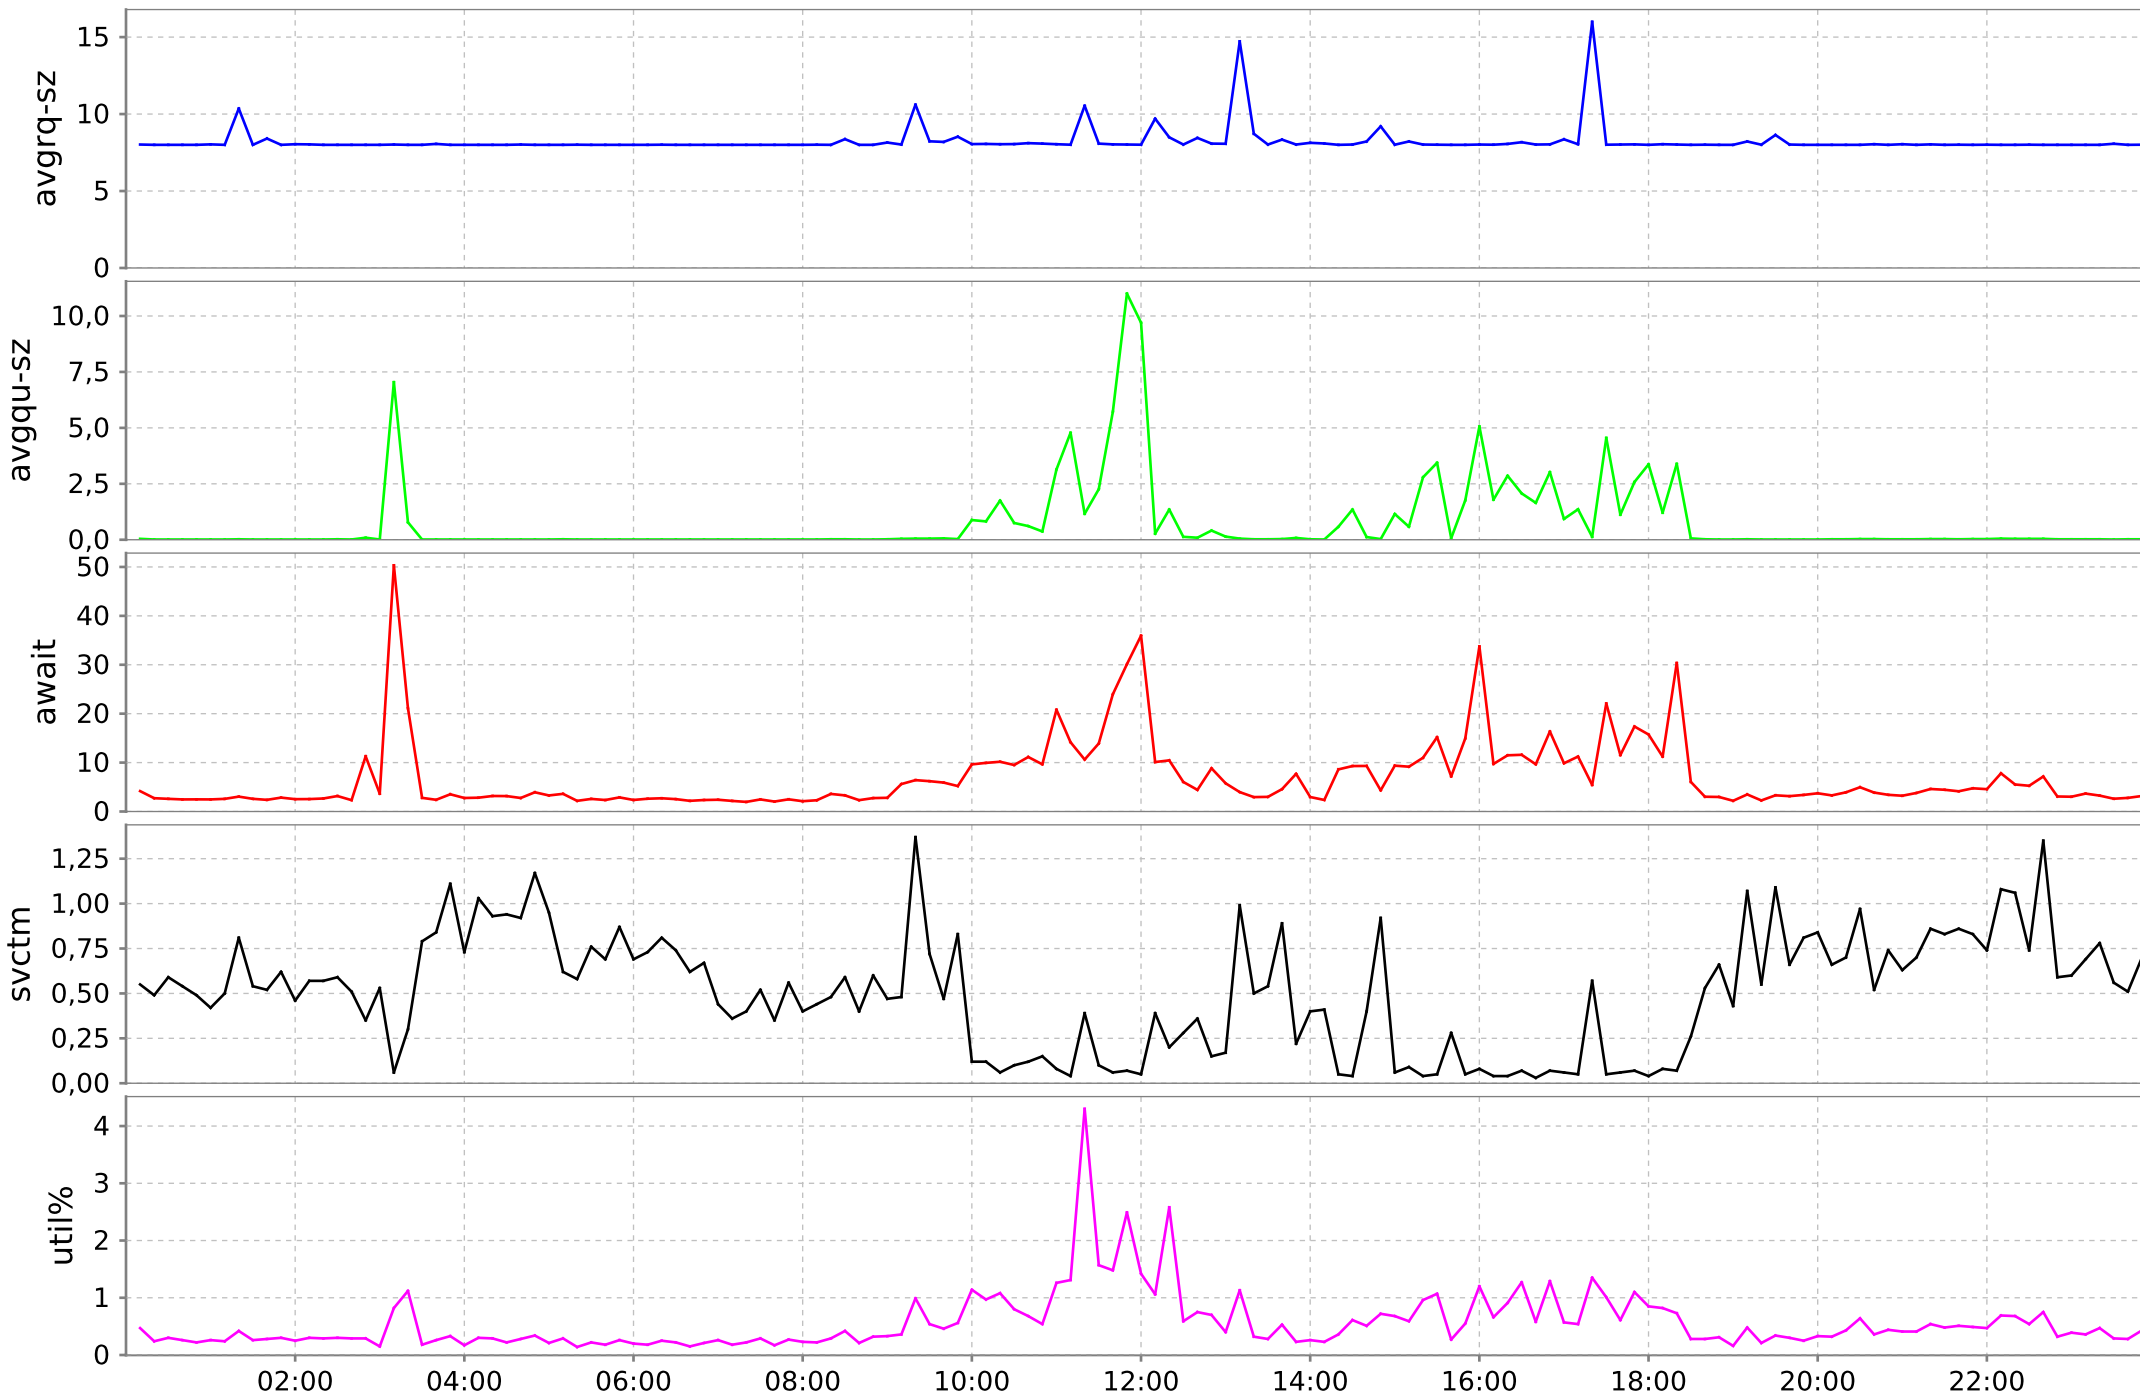

Block Wait dev253-0 for eslrportal